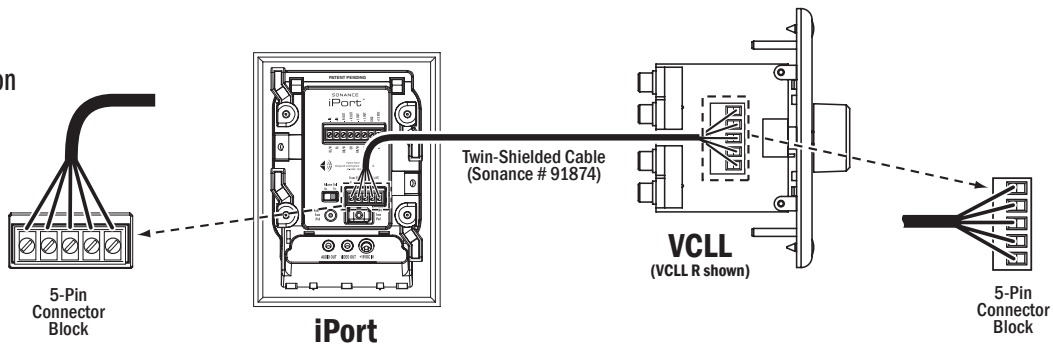

Sonance Volume Controls

VCLL Line-Level Volume Controls

VCLL R shown

Sonance Line-Level Volume Controls

Sonance VCLL line-level volume controls can be used to control the volume of the Sonance iPort™ docking system for the Apple® iPod in local audio systems. They can also be used in various system configurations to control the volume of other line-level audio sources in various system configurations.

Available in rotary (VCLL R) and slider (VCLL S) versions, both VCLL models have a volume attenuation range from maximum signal to full off, and are designed to be mounted in a standard single- or double-gang J-Box. Input and output connections can be made either by four female RCA jacks or a 5-pin connector.

Both models include Decora® mounting hardware; the VCLL R also includes standard hardware.

Typical VCLL Connection To The iPort

Typical VCLL Connection To A Local-Zone Audio System

SONANCE

212 Avenida Fabricante
San Clemente, CA 92672-7531 USA
(800) 582-7777 or (949) 492-7777
FAX: (949) 361-5151
Technical Support: (800) 582-0772

www.sonance.com

Specifications

Input Impedance:	10k ohms
Output Impedance:	10k ohms ~ 0 ohms
Maximum Input Voltage:	10V program
Dimensions (W x H x D):	1 ⁵ / ₈ " x 4" x 3" (41mm x 102mm x 76mm) Fits standard single- and double-gang J boxes.
Shipping Weight:	1 lb (0.45KG)