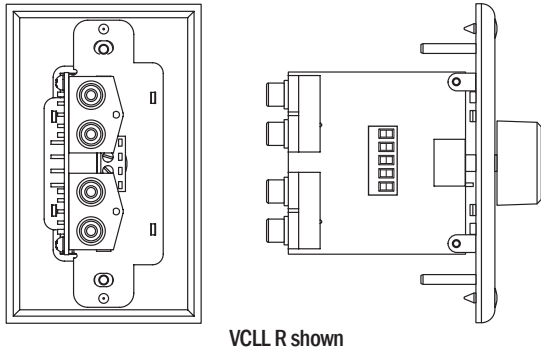

Sonance Volume Controls

VCLL Line-Level Volume Controls

VCLL R shown

Sonance Line-Level Volume Controls

Sonance VCLL line-level volume controls can be used to control the volume of the Sonance iPort™ docking system for the Apple® iPod in local audio systems. They can also be used in various system configurations to control the volume of other line-level audio sources in various system configurations.

Available in rotary (VCLL R) and slider (VCLL S) versions, both VCLL models have a volume attenuation range from maximum signal to full off, and are designed to be mounted in a standard single- or double-gang J-Box. Input and output connections can be made either by four female RCA jacks or a 5-pin connector.

Both models include Decora® mounting hardware; the VCLL R also includes standard hardware.

Typical VCLL Connection To The iPort

Typical VCLL Connection To A Local-Zone Audio System

SONANCE

212 Avenida Fabricante
San Clemente, CA 92672-7531 USA
(800) 582-7777 or (949) 492-7777
FAX: (949) 361-5151
Technical Support: (800) 582-0772

www.sonance.com

Specifications

Input Impedance:	10k ohms
Output Impedance:	10k ohms ~ 0 ohms
Maximum Input Voltage:	10V program
Dimensions (W x H x D):	1 ⁵ / ₈ " x 4" x 3" (41mm x 102mm x 76mm) Fits standard single- and double-gang J boxes.
Shipping Weight:	1 lb (0.45KG)