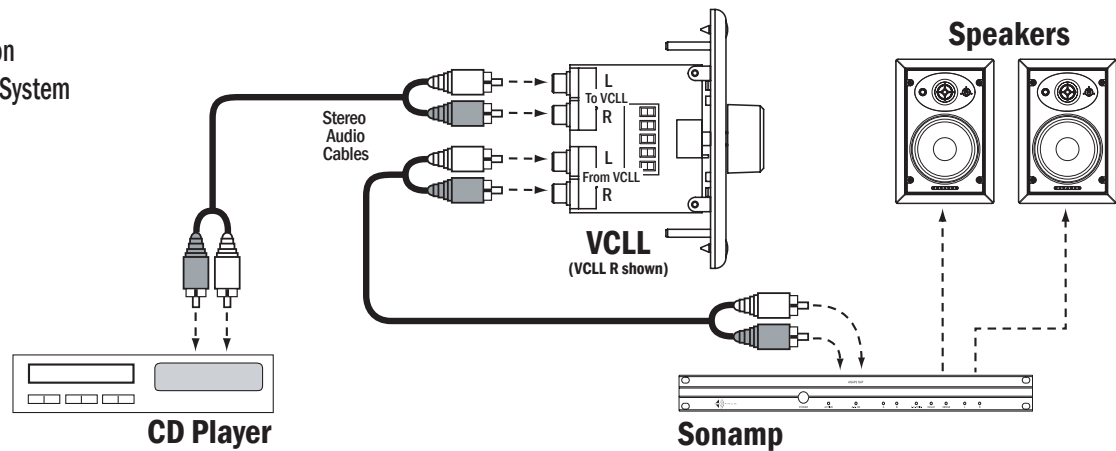

Sonance Volume Controls

VCLL Line-Level Volume Controls

VCLL R shown

Sonance Line-Level Volume Controls

Sonance VCLL line-level volume controls can be used to control the volume of the Sonance iPort™ docking system for the Apple® iPod in local audio systems. They can also be used in various system configurations to control the volume of other line-level audio sources in various system configurations.

Available in rotary (VCLL R) and slider (VCLL S) versions, both VCLL models have a volume attenuation range from maximum signal to full off, and are designed to be mounted in a standard single- or double-gang J-Box. Input and output connections can be made either by four female RCA jacks or a 5-pin connector.

Both models include Decora® mounting hardware; the VCLL R also includes standard hardware.

Typical VCLL Connection To The iPort

Typical VCLL Connection To A Local-Zone Audio System

SONANCE

212 Avenida Fabricante
San Clemente, CA 92672-7531 USA
(800) 582-7777 or (949) 492-7777
FAX: (949) 361-5151
Technical Support: (800) 582-0772

www.sonance.com

Specifications

Input Impedance:	10k ohms
Output Impedance:	10k ohms ~ 0 ohms
Maximum Input Voltage:	10V program
Dimensions (W x H x D):	1 ⁵ / ₈ " x 4" x 3" (41mm x 102mm x 76mm) Fits standard single- and double-gang J boxes.
Shipping Weight:	1 lb (0.45KG)