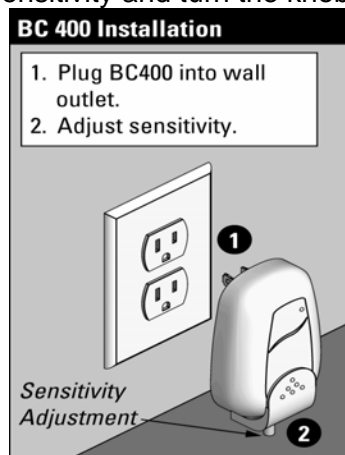

BABY CRY SIGNALER MODEL BC400

OPERATION

Sonic Alert Baby Cry Signaler, Model BC400 will alert you to sounds of a baby crying by flashing a lamp "ON" and "OFF" in other rooms where remote receivers are located. Remote Receivers must be Sonic Alert Products such as Models SA101, SA201, RH100, BL300 and the SB1000 Sonic Boom Alarm Clock.

INSTALLATION

1. Plug the BC400 into any standard (AC 120 Volt) electrical outlet nearest your baby.
2. Plug a Sonic Alert Remote Receiver or Sonic Boom Clock into any electrical outlet and plug your lamp into it.
3. Set the sensitivity control on the bottom of the unit; turn the knob to the center position, stand where your baby will be and make a sound similar to a baby's cry. If the unit does not respond to the sound, increase the sensitivity (turn the knob to the "+"). If it responds to even the slightest sound, decrease the sensitivity (turn the knob to the "-").

COMMON QUESTIONS:

Q: Why won't the BC400 pick up my baby's crying?

A: Make sure you have Sonic Alert Remote Receivers (at least one).

A: Make sure the sensitivity knob is correctly adjusted.

Q: How can I tell if my BC400 is working?

A: When the BC400 is being activated, the red LED on the front of the unit will flash.

Q: How do I adjust the sensitivity switch on the BC400?

A: Turn the knob to the left to lower the sensitivity and turn the knob to the right to increase the sensitivity.