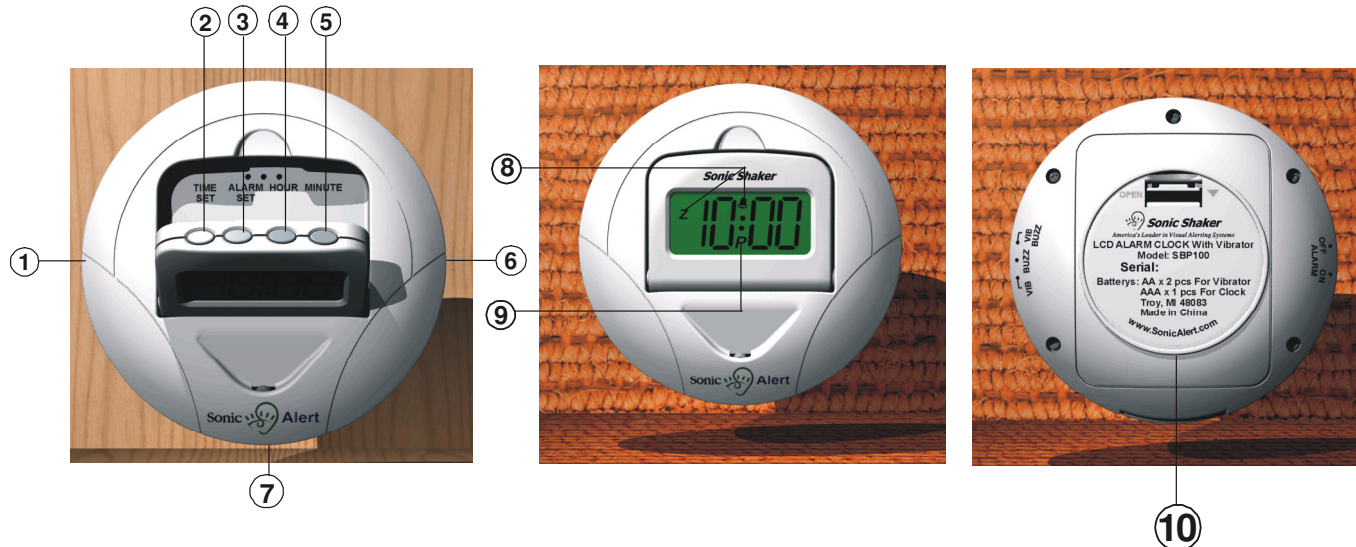

PORTABLE VIBRATING ALARM CLOCK SBP100

DIAGRAMS & OPERATING INSTRUCTIONS

IMPORTANT - Please read these instructions carefully before use and retain for future reference.

1. ALARM ON/OFF 2. TIME SET 3. ALARM SET 4. HOUR 5. MINUTE	6. ALARM MODE SWITCH 7. SNOOZE & LIGHT BUTTON 8. ALARM INDICATOR 9. PM INDICATOR 10. BATTERY COMPARTMENT

Made in China

Sonic Alert