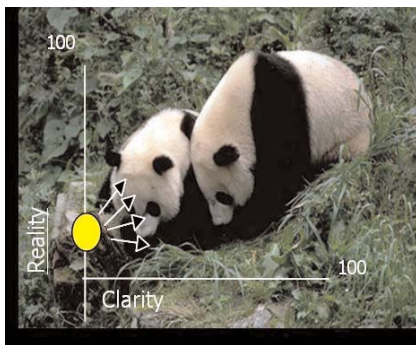

KV-40XBR800

KV-36XBR800

FD Trinitron® WEGA® Hi-Scan® TV

KEY TECHNOLOGY

Hi-Scan 1080i™ Display Sony's Hi-Scan1080i™ TV's accept the full 1080 interlaced scanning lines (1080i) or 720 progressive scan (720p) from an external HDTV receiver or a compatible high definition digital satellite receiver. It also accepts 480 progressive (480p) scanning lines from compatible DVD video sources.