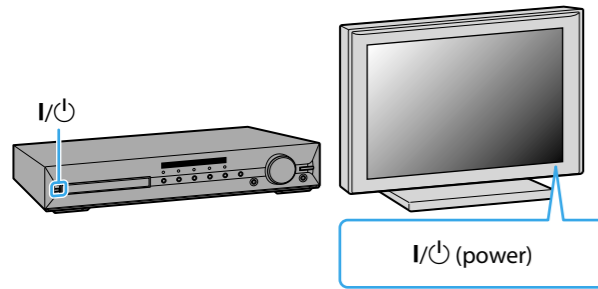

Method 2

Method 3

*Not supplied

3 Performing the Quick Setup

Note

Do not insert a disc before performing the Quick Setup.

1 Connect the AC power cord.

2 Turn on the power of the main unit and TV.

3 Switch the input selector on your TV to display "SONY Home Theatre System."

4 Set each following item, using ←/↑/↓/→ and +.

Note

Displayed items vary depending on the area.

Select an on-screen language.

Select the aspect ratio of the connected TV.

Select [ON] when you connect the main unit and the TV with an HDMI cable.

Select the speaker formation.

Connect the calibration mic and set it at the listening position.