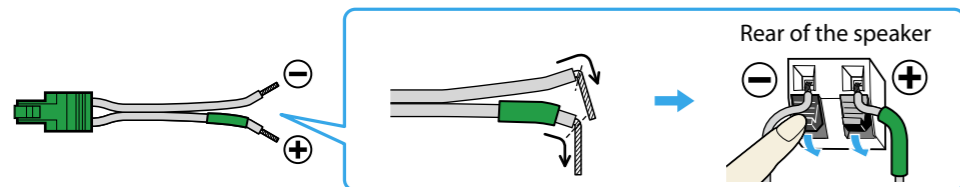

4-136-142-11(1)

Quick Setup Guide

DAV-HDX585

1 Connecting the speakers

Connect the speaker cords to match the color of the SPEAKER jacks of the unit.

To connect speaker cords to the speaker

2 Connecting the TV

Depending on the jacks on your TV, select the video and audio connection method.

Video connection method

Method 1

Method 2

Method 3

*Not supplied

Audio connection method

Method 1

Method 2

Method 3

*Not supplied

3 Performing the Quick Setup

Note

Do not insert a disc before performing the Quick Setup.

1 Connect the AC power cord.

2 Turn on the power of the main unit and TV.

Select the aspect ratio of the connected TV.

Select [ON] when you connect the main unit and the TV with an HDMI cable.

Select the speaker formation.

Connect the calibration mic and set it at the listening position.