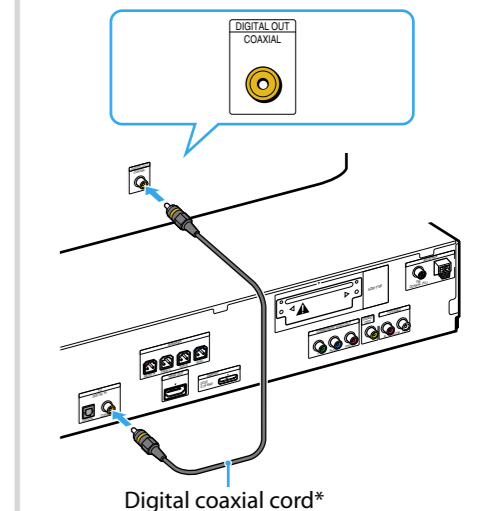

Depending on the jacks on your TV, select the video and audio connection method.

Video connection method

Method 1

Method 2

Method 3

*Not supplied

Audio connection method

Method 1

Method 2

Method 3

*Not supplied

3 Performing the Quick Setup

Note

Do not insert a disc before performing the Quick Setup.

1 Connect the AC power cord.

2 Turn on the power of the main unit and TV.

3 Switch the input selector on your TV to display "SONY Home Theatre System."

4 Set each following item, using ←/↑/↓/→ and +.

Note

Displayed items vary depending on the area.

Select an on-screen language.

Select the aspect ratio of the connected TV.

Select [ON] when you connect the main unit and the TV with an HDMI cable.

Select the speaker formation.

Connect the calibration mic and set it at the listening position.