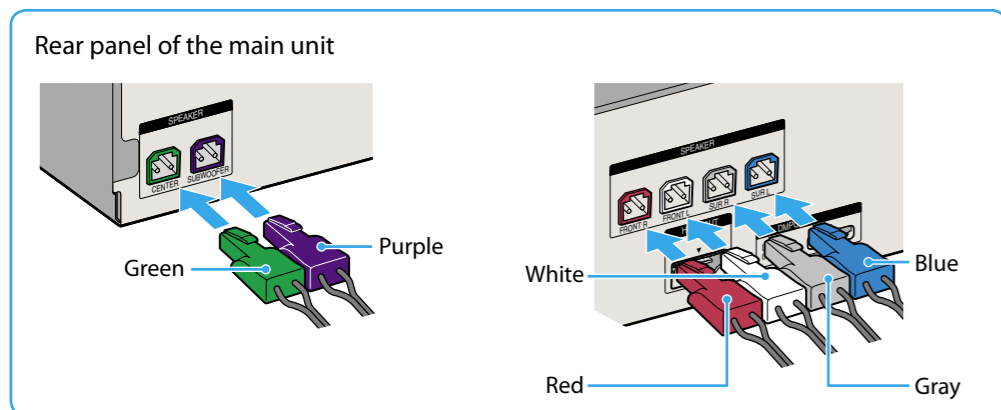

4-136-142-11(1)

Quick Setup Guide

DAV-HDX585

1 Connecting the speakers

Connect the speaker cords to match the color of the SPEAKER jacks of the unit.

To connect speaker cords to the speaker

2 Connecting the TV

Depending on the jacks on your TV, select the video and audio connection method.

Video connection method

Method 1

Method 2

Method 3

*Not supplied

Audio connection method

Method 1

Method 2

Method 3

*Not supplied

3 Performing the Quick Setup

Note

Do not insert a disc before performing the Quick Setup.

1 Connect the AC power cord.

2 Turn on the power of the main unit and TV.