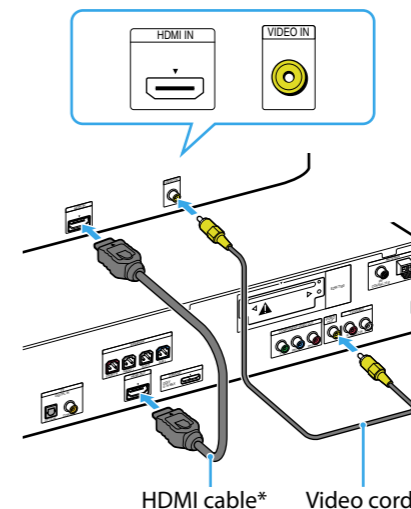

4-136-142-11(1)

Quick Setup Guide

DAV-HDX585

1 Connecting the speakers

Connect the speaker cords to match the color of the SPEAKER jacks of the unit.

To connect speaker cords to the speaker

2 Connecting the TV

Depending on the jacks on your TV, select the video and audio connection method.

Video connection method

Method 1

Method 2

Method 3

*Not supplied

Audio connection method

Method 1

Method 2

Method 3

*Not supplied

3 Performing the Quick Setup

Note

Do not insert a disc before performing the Quick Setup.

1 Connect the AC power cord.

2 Turn on the power of the main unit and TV.

Select the aspect ratio of the connected TV.

Select [ON] when you connect the main unit and the TV with an HDMI cable.

Select the speaker formation.

Connect the calibration mic and set it at the listening position.