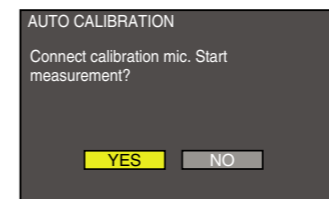

3 Switch the input selector on your TV to display "SONY Home Theatre System."

4 Set each following item, using ←/↑/↓/→ and +.

Note

Displayed items vary depending on the area.

Select an on-screen language.

Select the aspect ratio of the connected TV.

Select [ON] when you connect the main unit and the TV with an HDMI cable.

Select the speaker formation.

Connect the calibration mic and set it at the listening position.

Select [YES] to perform [AUTO CALIBRATION].

Select [YES] to save the measurement results.

Listening to TV sound from all speakers

1 Press FUNCTION +/- to display "TV/VIDEO."

2 Press SYSTEM MENU.

3 Press ↑/↓ to display "DEC. MODE," then press +.