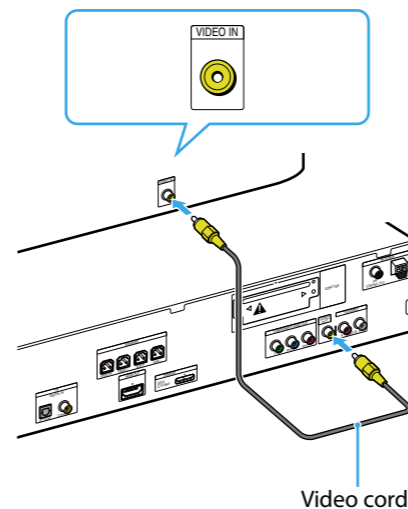

4-136-142-11(1)

Quick Setup Guide

DAV-HDX585

1 Connecting the speakers

Connect the speaker cords to match the color of the SPEAKER jacks of the unit.

To connect speaker cords to the speaker

2 Connecting the TV

Depending on the jacks on your TV, select the video and audio connection method.

Video connection method

Method 1

Method 2

Method 3

*Not supplied

Audio connection method

Method 1

Method 2

Method 3

*Not supplied

3 Performing the Quick Setup

Note

Do not insert a disc before performing the Quick Setup.

1 Connect the AC power cord.

2 Turn on the power of the main unit and TV.

Select the aspect ratio of the connected TV.

Select [ON] when you connect the main unit and the TV with an HDMI cable.

Select the speaker formation.

Connect the calibration mic and set it at the listening position.