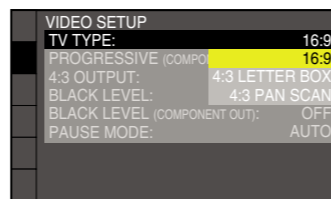

3 Switch the input selector on your TV to display "SONY Home Theatre System."

4 Set each following item, using ←/↑/↓/→ and +.

Note

Displayed items vary depending on the area.

Select an on-screen language.

Select the aspect ratio of the connected TV.

Select [ON] when you connect the main unit and the TV with an HDMI cable.

Select the speaker formation.

Connect the calibration mic and set it at the listening position.