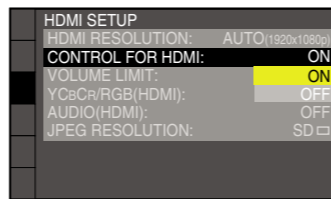

3 Switch the input selector on your TV to display "SONY Home Theatre System."

4 Set each following item, using ←/↑/↓/→ and +.

Note

Displayed items vary depending on the area.

Select an on-screen language.

Select the aspect ratio of the connected TV.

Select [ON] when you connect the main unit and the TV with an HDMI cable.

Select the speaker formation.

Connect the calibration mic and set it at the listening position.