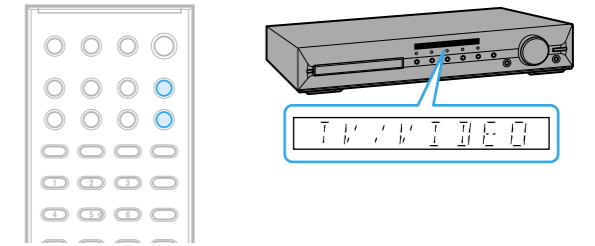

Select the aspect ratio of the connected TV.

Select [ON] when you connect the main unit and the TV with an HDMI cable.

Select the speaker formation.

Connect the calibration mic and set it at the listening position.

Select [YES] to perform [AUTO CALIBRATION].

Select [YES] to save the measurement results.

Listening to TV sound from all speakers

1 Press FUNCTION +/- to display "TV/VIDEO."

2 Press SYSTEM MENU.

3 Press ↑/↓ to display "DEC. MODE," then press +.

4 Press ↑/↓ to display "PRO LOGIC," then press +.

5 Press SYSTEM MENU to exit the menu.

Free Manuals Download Website

<http://myh66.com>

<http://usermanuals.us>

<http://www.somanuals.com>

<http://www.4manuals.cc>