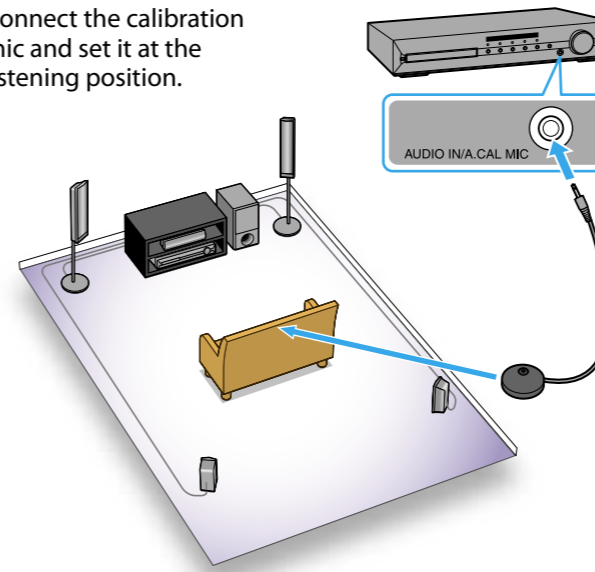

Method 2

Method 3

*Not supplied

3 Performing the Quick Setup

Note

Do not insert a disc before performing the Quick Setup.

1 Connect the AC power cord.

2 Turn on the power of the main unit and TV.

3 Switch the input selector on your TV to display "SONY Home Theatre System."

4 Set each following item, using ←/↑/↓/→ and +.

Note

Displayed items vary depending on the area.

Select an on-screen language.

Select the aspect ratio of the connected TV.

Select [ON] when you connect the main unit and the TV with an HDMI cable.

Select the speaker formation.

Connect the calibration mic and set it at the listening position.

Select [YES] to perform [AUTO CALIBRATION].

Select [YES] to save the measurement results.

Listening to TV sound from all speakers

1 Press FUNCTION +/- to display "TV/VIDEO."

2 Press SYSTEM MENU.

3 Press ↑/↓ to display "DEC. MODE," then press +.