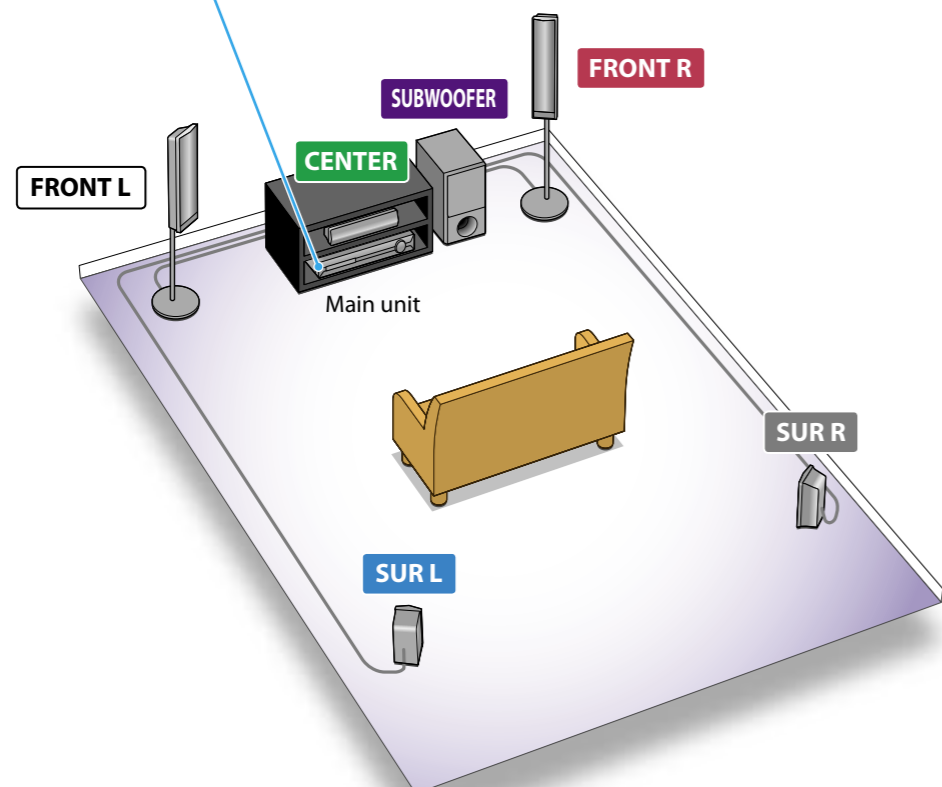

4-136-142-11(1)

Quick Setup Guide

DAV-HDX585

1 Connecting the speakers

Connect the speaker cords to match the color of the SPEAKER jacks of the unit.

To connect speaker cords to the speaker

2 Connecting the TV

Method 2

Method 3

*Not supplied

3 Performing the Quick Setup

Note

Do not insert a disc before performing the Quick Setup.

1 Connect the AC power cord.

2 Turn on the power of the main unit and TV.

3 Switch the input selector on your TV to display "SONY Home Theatre System."

4 Set each following item, using ←/↑/↓/→ and +.

Note

Displayed items vary depending on the area.

Select an on-screen language.

Select the aspect ratio of the connected TV.

Select [ON] when you connect the main unit and the TV with an HDMI cable.

Select the speaker formation.

Connect the calibration mic and set it at the listening position.