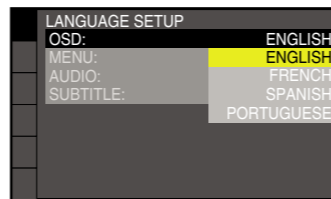

3 Switch the input selector on your TV to display "SONY Home Theatre System."

4 Set each following item, using ←/↑/↓/→ and +.

Note

Displayed items vary depending on the area.

Select an on-screen language.

Select the aspect ratio of the connected TV.

Select [ON] when you connect the main unit and the TV with an HDMI cable.

Select the speaker formation.

Connect the calibration mic and set it at the listening position.