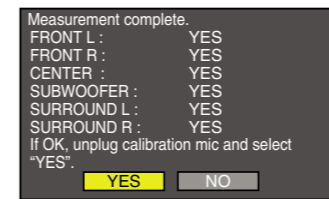

3 Switch the input selector on your TV to display "SONY Home Theatre System."

4 Set each following item, using ←/↑/↓/→ and +.

Note

Displayed items vary depending on the area.

Select an on-screen language.

Select the aspect ratio of the connected TV.

Select [ON] when you connect the main unit and the TV with an HDMI cable.

Select the speaker formation.

Connect the calibration mic and set it at the listening position.

Select [YES] to perform [AUTO CALIBRATION].

Select [YES] to save the measurement results.

Listening to TV sound from all speakers

1 Press FUNCTION +/- to display "TV/VIDEO."

2 Press SYSTEM MENU.

3 Press ↑/↓ to display "DEC. MODE," then press +.