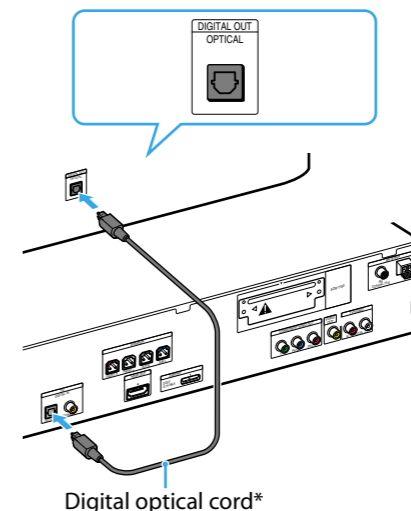

Depending on the jacks on your TV, select the video and audio connection method.

Video connection method

Method 1

Method 2

Method 3

*Not supplied

Audio connection method

Method 1

Method 2

Method 3

*Not supplied

3 Performing the Quick Setup

Note

Do not insert a disc before performing the Quick Setup.

1 Connect the AC power cord.

2 Turn on the power of the main unit and TV.

3 Switch the input selector on your TV to display "SONY Home Theatre System."

4 Set each following item, using ←/↑/↓/→ and +.

Note

Displayed items vary depending on the area.

Select an on-screen language.

Select the aspect ratio of the connected TV.

Select [ON] when you connect the main unit and the TV with an HDMI cable.

Select the speaker formation.

Connect the calibration mic and set it at the listening position.