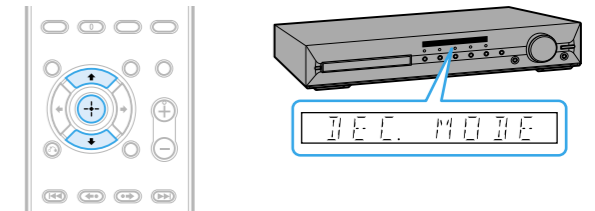

Select the aspect ratio of the connected TV.

Select [ON] when you connect the main unit and the TV with an HDMI cable.

Select the speaker formation.

Connect the calibration mic and set it at the listening position.

Select [YES] to perform [AUTO CALIBRATION].

Select [YES] to save the measurement results.

Listening to TV sound from all speakers

1 Press FUNCTION +/- to display "TV/VIDEO."

2 Press SYSTEM MENU.

3 Press ↑/↓ to display "DEC. MODE," then press +.

4 Press ↑/↓ to display "PRO LOGIC," then press +.

5 Press SYSTEM MENU to exit the menu.

Free Manuals Download Website

<http://myh66.com>

<http://usermanuals.us>

<http://www.somanuals.com>

<http://www.4manuals.cc>