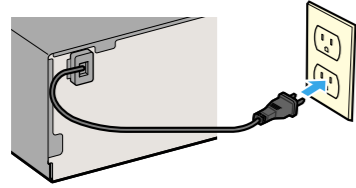

Depending on the jacks on your TV, select the video and audio connection method.

Video connection method

Method 1

Method 2

Method 3

*Not supplied

Audio connection method

Method 1

Method 2

Method 3

*Not supplied

3 Performing the Quick Setup

Note

Do not insert a disc before performing the Quick Setup.

1 Connect the AC power cord.

2 Turn on the power of the main unit and TV.

3 Switch the input selector on your TV to display "SONY Home Theatre System."

4 Set each following item, using ←/↑/↓/→ and +.

Note

Displayed items vary depending on the area.

Select an on-screen language.

Select the aspect ratio of the connected TV.

Select [ON] when you connect the main unit and the TV with an HDMI cable.

Select the speaker formation.

Connect the calibration mic and set it at the listening position.