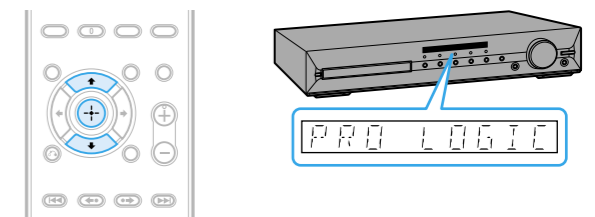

Select the aspect ratio of the connected TV.

Select [ON] when you connect the main unit and the TV with an HDMI cable.

Select the speaker formation.

Connect the calibration mic and set it at the listening position.

Select [YES] to perform [AUTO CALIBRATION].

Select [YES] to save the measurement results.

Listening to TV sound from all speakers

1 Press FUNCTION +/- to display "TV/VIDEO."

2 Press SYSTEM MENU.

3 Press ↑/↓ to display "DEC. MODE," then press +.

4 Press ↑/↓ to display "PRO LOGIC," then press +.

5 Press SYSTEM MENU to exit the menu.

Free Manuals Download Website

<http://myh66.com>

<http://usermanuals.us>

<http://www.somanuals.com>

<http://www.4manuals.cc>