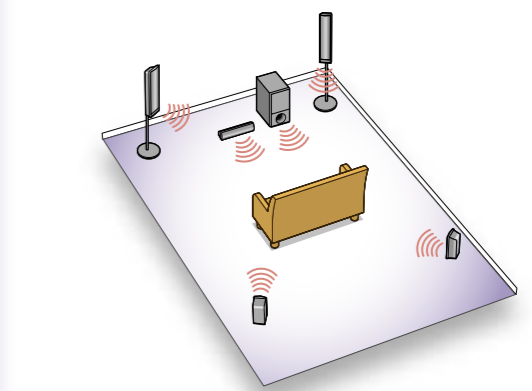

Method 2

Method 3

*Not supplied

3 Performing the Quick Setup

Note

Do not insert a disc before performing the Quick Setup.

1 Connect the AC power cord.

2 Turn on the power of the main unit and TV.

Select the aspect ratio of the connected TV.

Select [ON] when you connect the main unit and the TV with an HDMI cable.

Select the speaker formation.

Connect the calibration mic and set it at the listening position.

Select [YES] to perform [AUTO CALIBRATION].

Select [YES] to save the measurement results.

Listening to TV sound from all speakers

1 Press FUNCTION +/- to display "TV/VIDEO."

2 Press SYSTEM MENU.

3 Press ↑/↓ to display "DEC. MODE," then press +.

4 Press ↑/↓ to display "PRO LOGIC," then press +.

5 Press SYSTEM MENU to exit the menu.

Free Manuals Download Website

<http://myh66.com>

<http://usermanuals.us>

<http://www.somanuals.com>

<http://www.4manuals.cc>