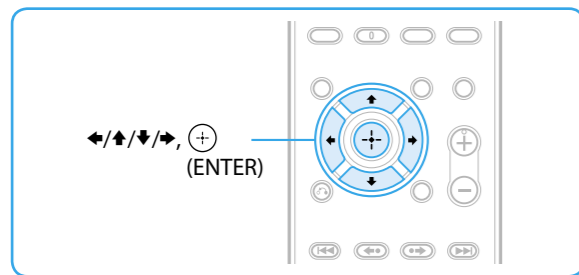

Depending on the jacks on your TV, select the video and audio connection method.

Video connection method

Method 1

Method 2

Method 3

*Not supplied

Audio connection method

Method 1

Method 2

Method 3

*Not supplied

3 Performing the Quick Setup

Note

Do not insert a disc before performing the Quick Setup.

1 Connect the AC power cord.

2 Turn on the power of the main unit and TV.

3 Switch the input selector on your TV to display "SONY Home Theatre System."

4 Set each following item, using ←/↑/↓/→ and +.

Note

Displayed items vary depending on the area.

Select an on-screen language.

Select the aspect ratio of the connected TV.

Select [ON] when you connect the main unit and the TV with an HDMI cable.

Select the speaker formation.

Connect the calibration mic and set it at the listening position.