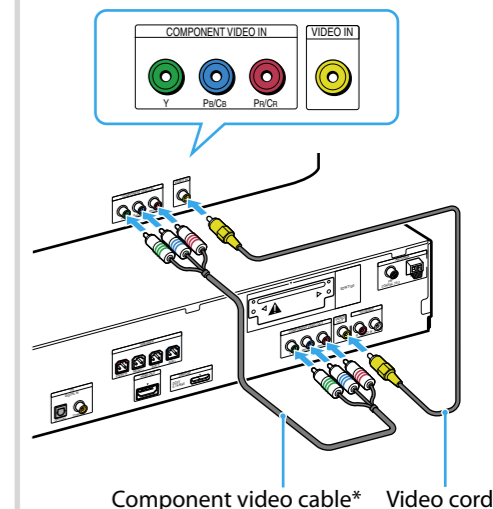

Depending on the jacks on your TV, select the video and audio connection method.

Video connection method

Method 1

Method 2

Method 3

*Not supplied

Audio connection method

Method 1

Method 2

Method 3

*Not supplied

3 Performing the Quick Setup

Note

Do not insert a disc before performing the Quick Setup.

1 Connect the AC power cord.

2 Turn on the power of the main unit and TV.

3 Switch the input selector on your TV to display "SONY Home Theatre System."

4 Set each following item, using ←/↑/↓/→ and +.

Note

Displayed items vary depending on the area.

Select an on-screen language.

Select the aspect ratio of the connected TV.

Select [ON] when you connect the main unit and the TV with an HDMI cable.

Select the speaker formation.

Connect the calibration mic and set it at the listening position.