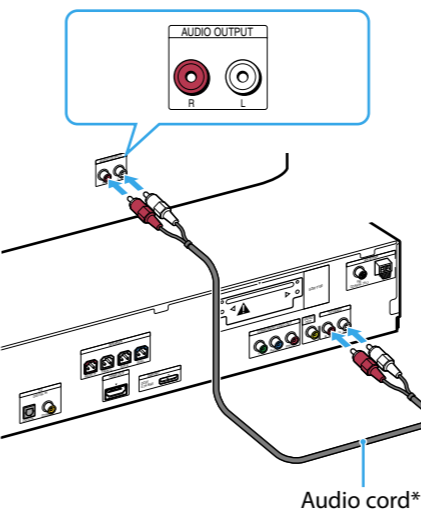

Depending on the jacks on your TV, select the video and audio connection method.

Video connection method

Method 1

Method 2

Method 3

*Not supplied

Audio connection method

Method 1

Method 2

Method 3

*Not supplied

3 Performing the Quick Setup

Note

Do not insert a disc before performing the Quick Setup.

1 Connect the AC power cord.

2 Turn on the power of the main unit and TV.

3 Switch the input selector on your TV to display "SONY Home Theatre System."

4 Set each following item, using ←/↑/↓/→ and +.

Note

Displayed items vary depending on the area.

Select an on-screen language.

Select the aspect ratio of the connected TV.

Select [ON] when you connect the main unit and the TV with an HDMI cable.

Select the speaker formation.

Connect the calibration mic and set it at the listening position.