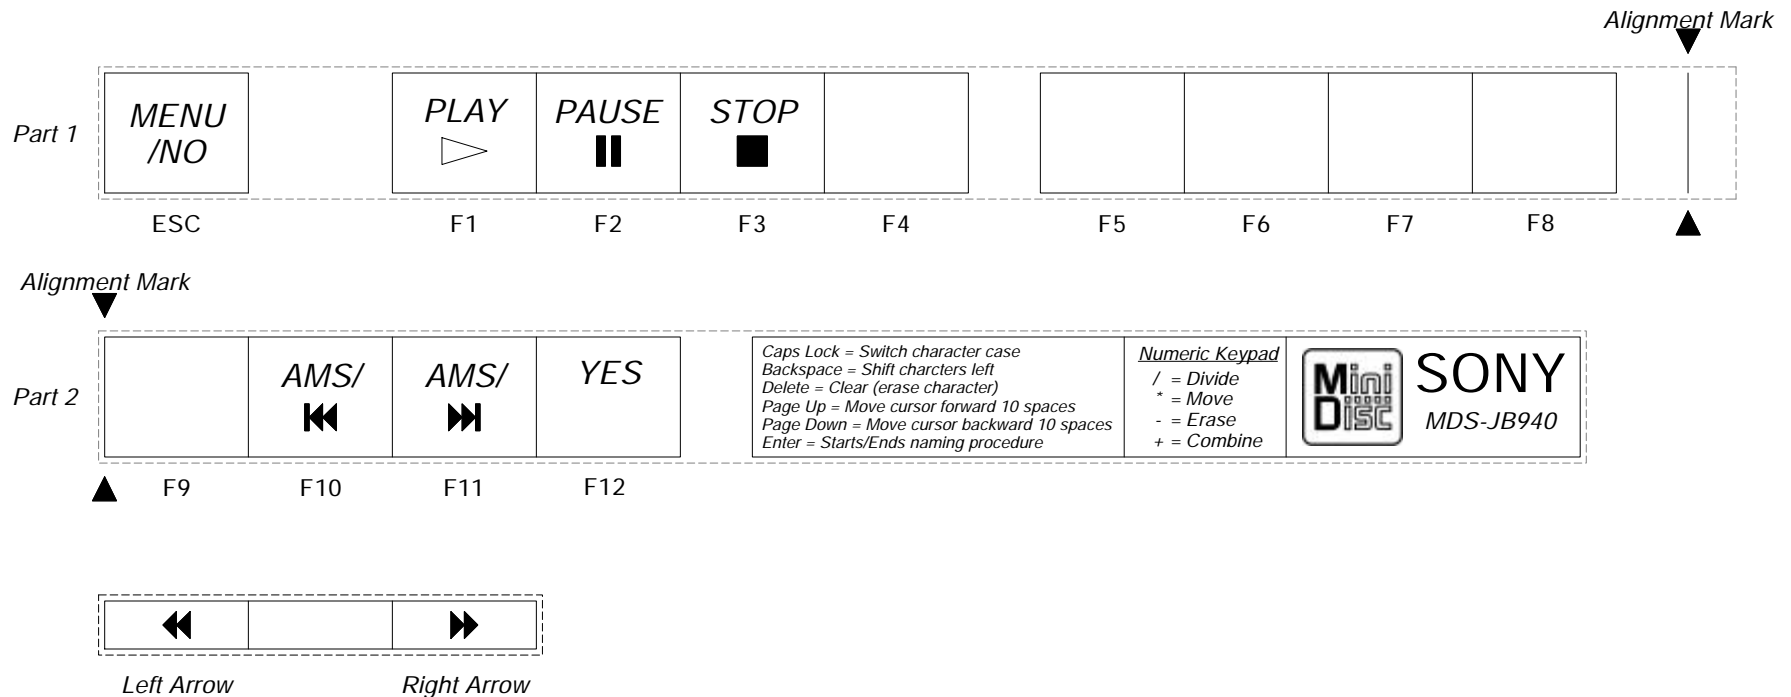

Sony MDS-JB940 MiniDisc PC Keyboard Template

IMPORTANT! Make sure "Fit to page" is NOT selected in the Adobe Acrobat dialog box when printing. If it is checked the template will not be printed to the correct scale.

Cut on dotted line. Tape Part 2 on top of Part 1 at Alignment Mark.
 Tip: Tape the ends to the keyboard and then place a long piece of 3/4" clear tape to hold the template down and protect it.

Drawn by: Al Ducote (alducote1@home.com)
 Date: 03/24/2001
 Version: 1.0