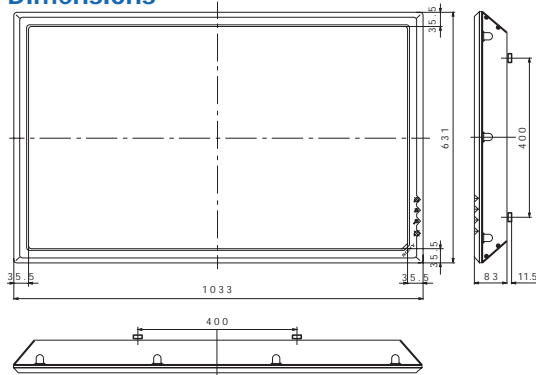

Specifications

Picture Performance		
Panel	Resolution	1024 x 1024 pixels
	Pixel pitch	0.90 x 0.51 mm
	Active area (W/H)	921 x 522 mm
	Viewable picture area	42-inch/1,058 mm (measured diagonally)
	Driver	10-bit RGB
	Colors	16.8 million colors simultaneously
	Type	AC-type Plasma Display Panel with anti-reflection screen
Color system		
		NTSC/PAL/SECAM/NTSC _{4.43} /PAL-M/PAL 60
Sampling rate		
		13.5 to 140 MHz
Input/Output		
INPUT1/INPUT2		
	RGB	D-sub 15-pin
		0.714 Vp-p/non-composite, 1.0 Vp-p/composite, 75 Ω
	YUV	0.7 Vp-p/non-composite (U/V), 1.0 Vp-p/composite (Y), 75 Ω
AUDIO		
		Stereo mini jack, 500 mV rms, high impedance
VIDEO		
	COMPOSITE IN	BNC, 1.0 Vp-p ±2 dB sync negative, 75 Ω automatic termination
	Y/C IN	Mini DIN 4-pin
	Y	1.0 Vp-p ±2 dB sync negative, 75 Ω
	C	0.286 Vp-p ±2 dB sync negative (NTSC), 75 Ω
		0.3 Vp-p ±2 dB sync negative (PAL), 75 Ω
AUDIO IN		
		Stereo mini jack, 500 mV rms, high impedance
COMPOSITE OUT		
		BNC, loop-through
AUDIO OUT		
		Stereo mini jack, 500 mV rms, high impedance
REMOTE (RS-232C)		
		D-sub 9-pin
General		
Power requirements		
		AC 100 to 240 V, 50/60 Hz, 4.5 to 1.8 A
Power consumption		
		400 W max.
Operating temperature		
		0 to 35 °C (32 to 95 °F)
Storage temperature		
		-10 to 40 °C (14 to 104 °F)
Humidity		
		20 to 90 %, no condensation
Dimensions (W/H/D)		
		1033 x 631 x 83 mm (40 ³ / ₄ x 24 ⁷ / ₈ x 3 ³ / ₈ inches)
Mass		
		29.4 kg (64 lb 11 oz)

* Compatible with 1/1.001.

** With the graphic accelerator board of I-O DATA DEVICE, INC.

*** Dot phase adjustment not applicable to UXGA (1600 x 1200).

Control Panel

Dimensions

Optional Accessory

Monitor Stand SU-42B