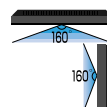

Compact and lightweight design for large, superb images in minimum space

Accurate images from the linear alignment of the light-emitting pixels

Wide 160° viewing angle for large-audience appeal

Resistance to magnetic fields for drift-free color uniformity