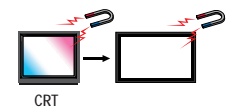

Resistance to magnetic fields for drift-free color uniformity