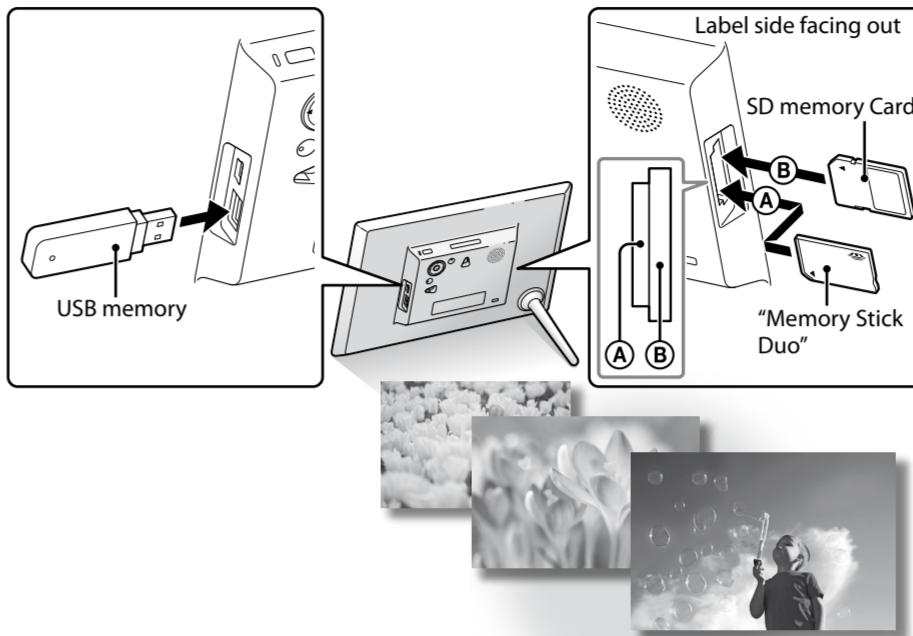

Digital Photo Frame

Read This First

Operating Instructions

DPF-HD1000/HD800/HD700

Checking included items

- Digital photo frame (1)
- Remote control (1)
- Stand (1)
- AC adaptor (1)
- Operating Instructions (this manual)
- CD-ROM (Digital Photo Frame Handbook) (1)
- Warranty (1)

Do not use the AC adaptor placed in a narrow space, such as between a wall and furniture.

Let's enjoy using your photo frame

Enjoying a slideshow

Insert a memory card or a USB memory.

Insert any of the following types memory cards in an appropriate adaptor

- |   |  |   |
|---|--|---|
| 1 miniSD /miniSDHC<br>miniSD/miniSDHC adaptor | 2 microSD/SDHC<br>microSD/SDHC adaptor | 3 "Memory Stick Micro"<br>"M2" adaptor (Duo size) |
|---|--|---|

Changing the view mode