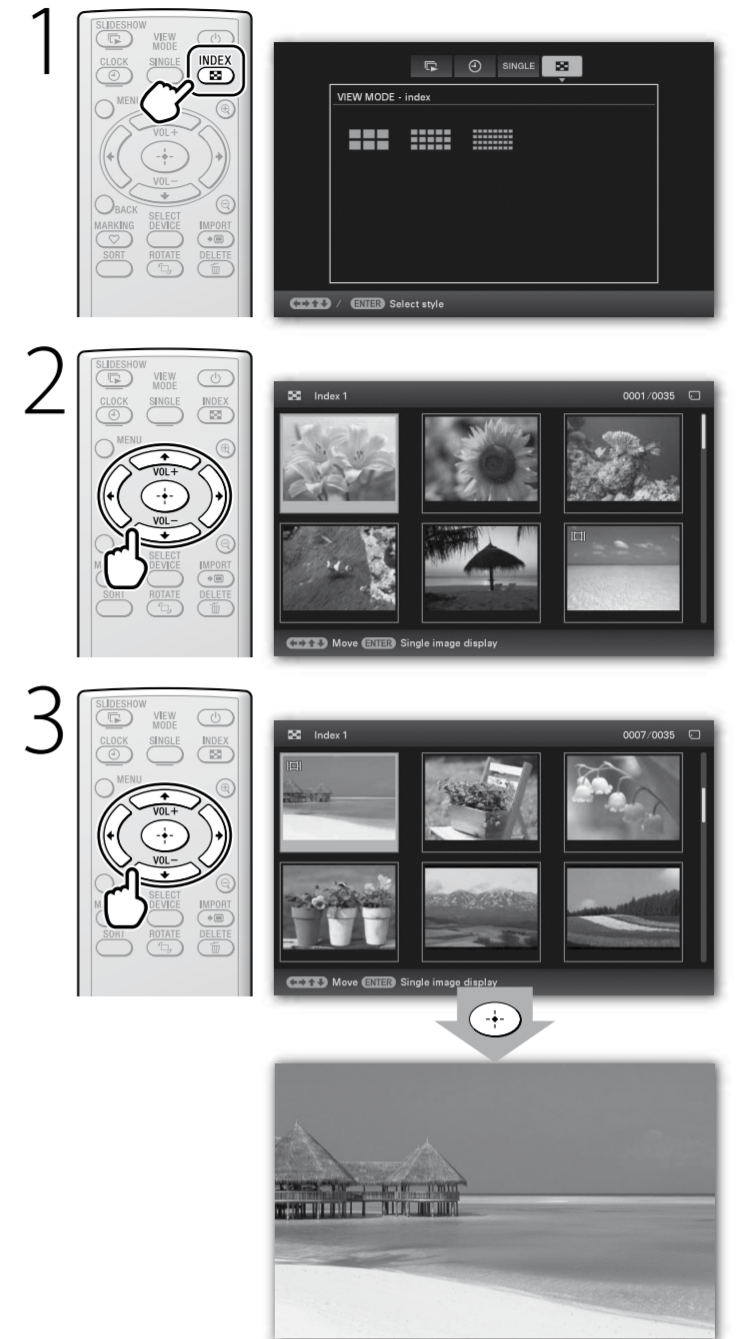

Playing a movie

To	Press
Adjust the volume	VOL + VOL -
Pause playback	↵ (enter) Press it again to resume playback.
Fast reverse/forward	⏮ ⏭ Press ↵ (enter) at the desired point to return to normal playback.
Stop playback	BACK

Compatible movie file formats

Format	Extension	Maximum resolution	Audio format
MPEG-4 AVC/H.264	mp4, mts	1920 x 1080	Dolby Digital, AAC
MPEG-4 Visual	mp4	1280 x 720	AAC-LC
MPEG-1 Video	mpg	720 x 576	MPEG-1 Audio Layer 2
Motion JPEG	mov, avi	1280 x 768	Linear PCM, μ-law, IMA-ADPCM
Maximum bit rate		28 Mbps	
Maximum frame rate		60 p	

- Some of the files may not be compatible depending on the type of data.
- Files with copyright protection cannot be played.
- Frames may be dropped during playback of a memory card due to the transfer rate of the memory card.
- Number of frames shown may be reduced during playback of some movie files.