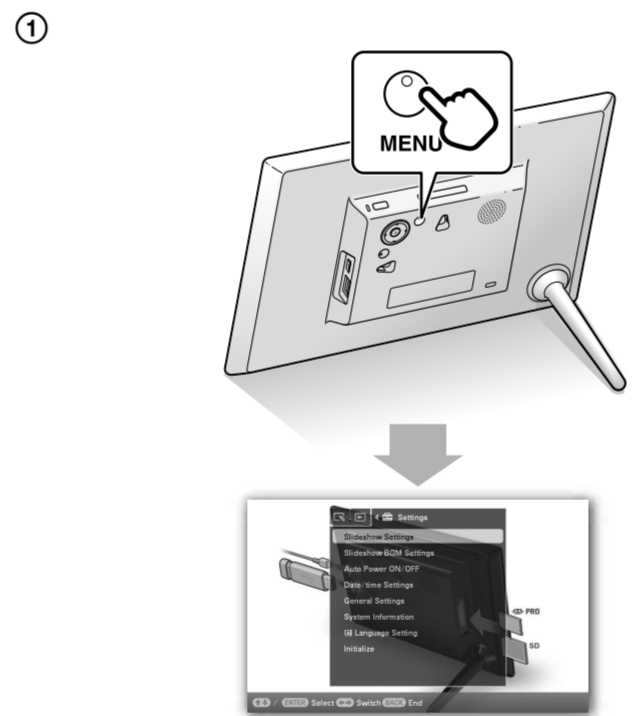

3 For the first-time use

2 Select [Language Setting] to select the menu language, and then [Date/Time Settings] to set [Date] and [Time], following the on-screen instructions.