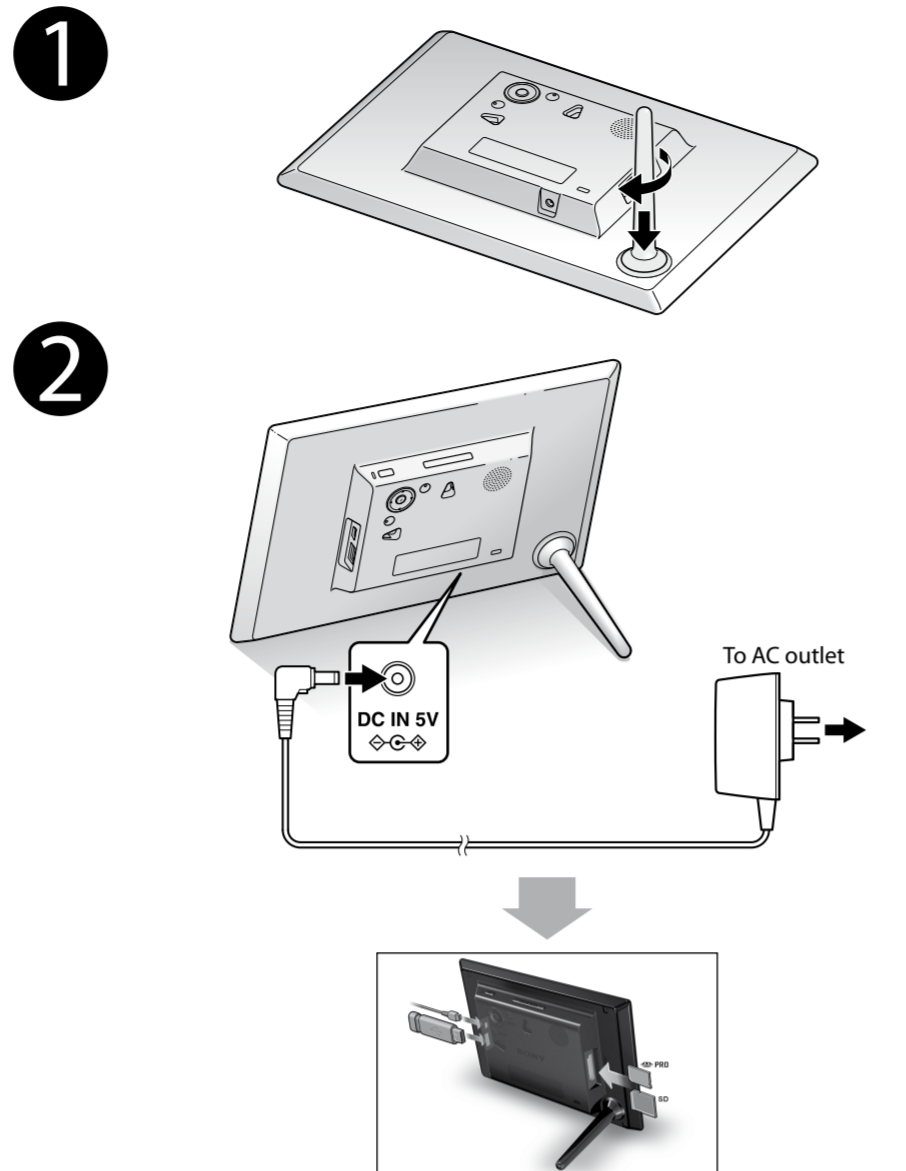

Getting started

To adjust the volume of the demonstration display
Press $\downarrow/\uparrow$.