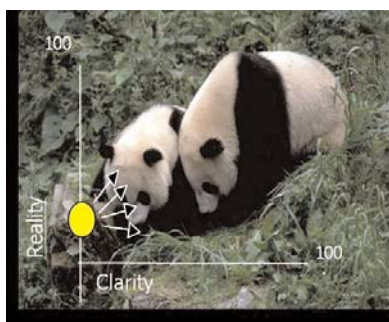

ADDITIONAL FEATURES

Specifications

Inputs and Outputs

- Component Video Input (Y, Pb, Pr): 2 Rear
- Composite Input: 3 Rear/1Front
- RF Input: 2 Rear
- Control S In/Out
- DVI-HDTV Interface
- S Video: 2 Rear
- Monitor Out: 1 Rear

General

- Power Requirements: AC120V, 60Hz

Accessories

Supplied Accessories

- Instruction Manual
- Remote Control (RM-Y188)
- AA Battery x 2

Weights & Measures (Approx)

- Dimensions (W x H x D):
  KP-65WV600 - 60 3/4 x 59 5/8 x 28 7/8 (1542x1516x735mm)
  KP-57WV600 53 5/8 x 54 7/8 x 27 1/8 (1361x1394x689mm)
- Weight (Approx.):
  KP-65WV600 - 299lbs 13oz (136kg)
  KP-57WV600 - 216lbs 1oz (98kg)