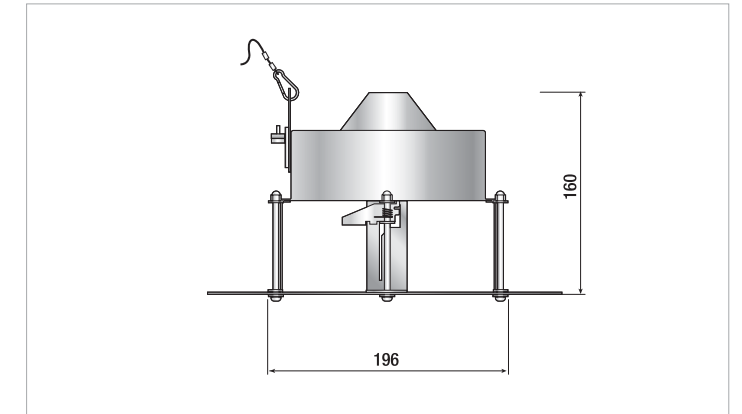

Dimensions (unit:mm)