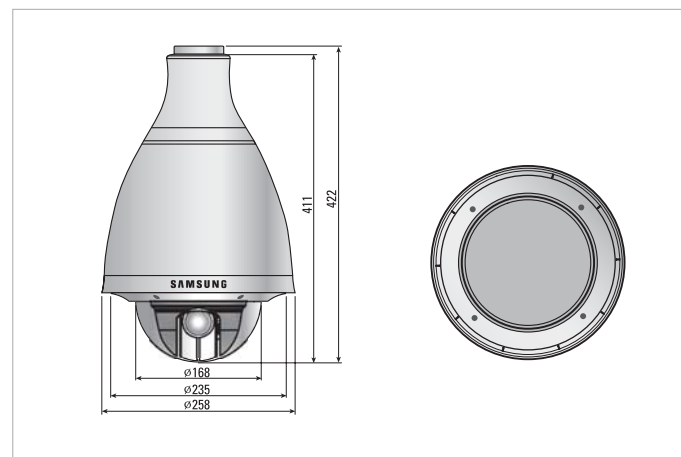

Dimensions (unit:mm)