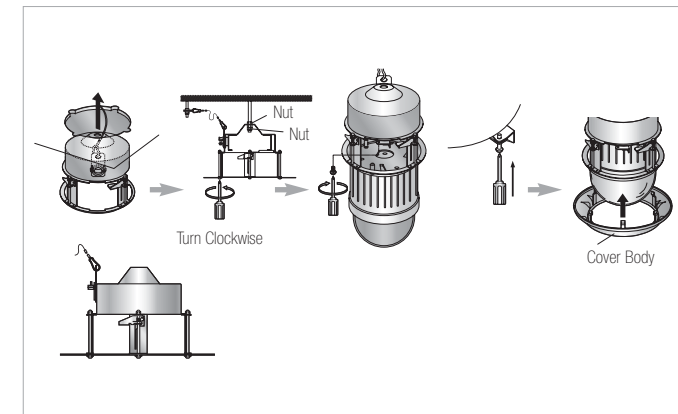

Installation