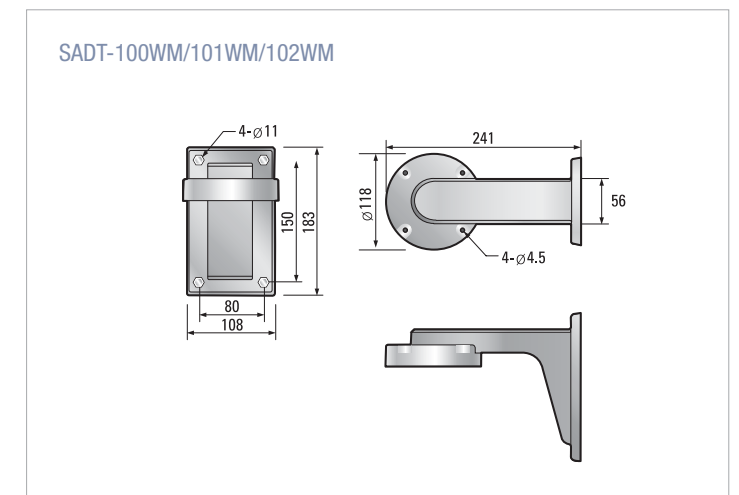

Dimensions (unit:mm)