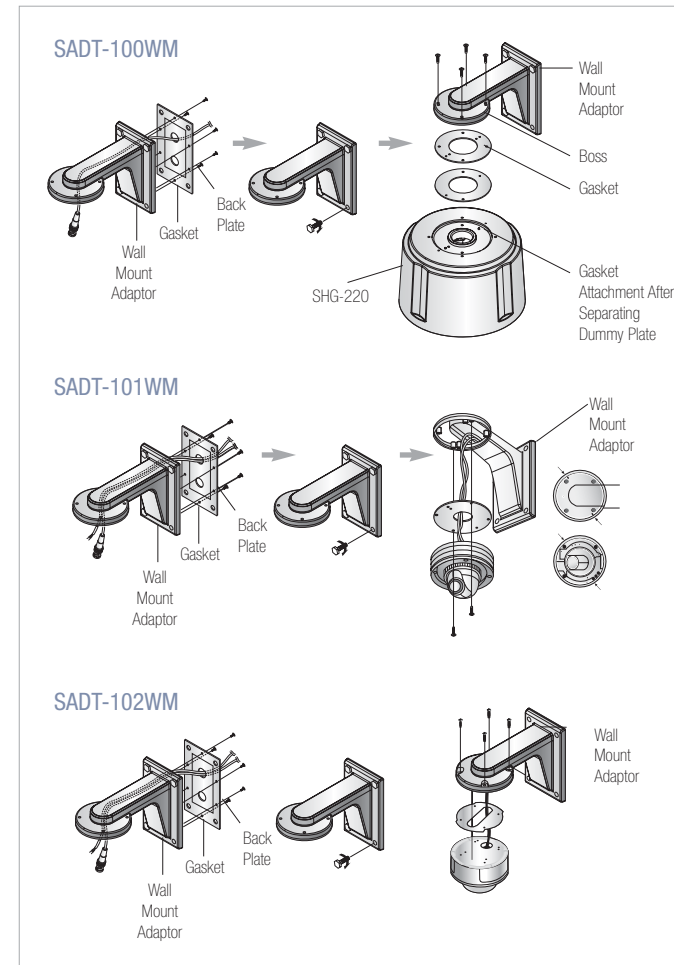

Installation