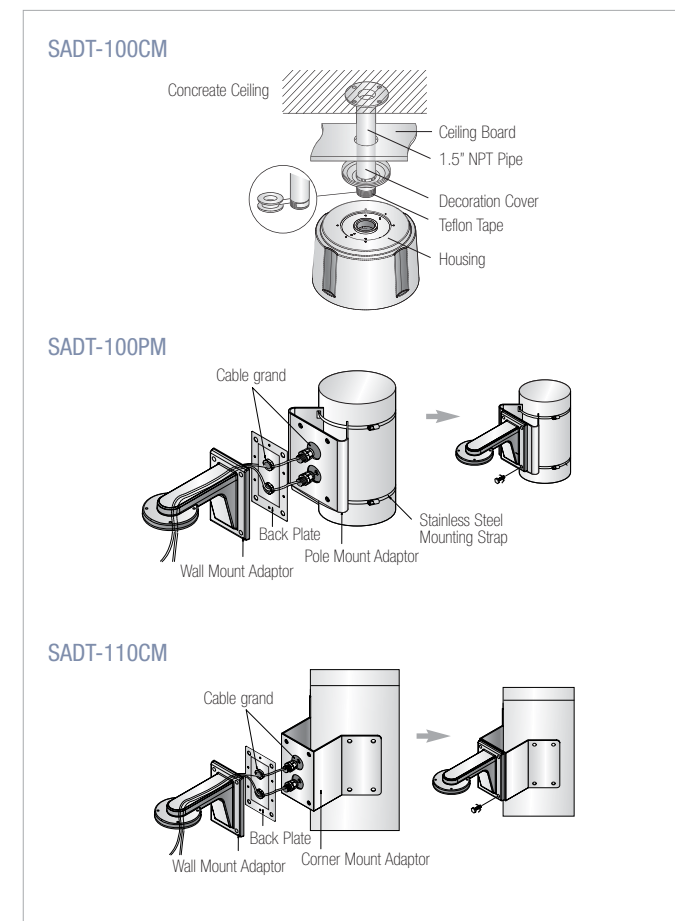

Dimensions (unit:mm)

Ceiling Mount / Corner Mount / Pole Mount Adaptor

SADT-100CM

SADT-110CM

SADT-100PM

Features

SADT-100CM

- Indoor/outdoor use
- Solid structure
- Metallic material

SADT-100PM SADT-110CM

- Indoor or outdoor applications
- Supports up to 88 pounds(40Kg) : SADT-100PM
- Supports up to 97 pounds(44Kg) : SADT-110CM
- Metallic body

Specifications

Model	SADT-100CM	SADT-110CM	SADT-100PM
Weight	1.2Kg (including the pipe)	2.1Kg	1.4Kg
Operating Temperature	-40 ~ +50°C		
Operating Humidity	0 ~ 100%		
Accessory	1.5" NPT Pipe(300mm) 1EA Decoration Cover 1EA Cable Grand(PG-13.5) 2EA	Stainless Bolt 4EA Spring Washer 4EA	Stainless Steel Mounting Strap 2EA Stainless Bolt 4EA Spring Washer 4EA

Installation

* Conditions for Installation : When installing outdoors, stainless steel must be used for the connecting materials (i.e. screws).

Dimensions (unit:mm)

Hanging Mout Adaptor SADT-100HM **NEW**