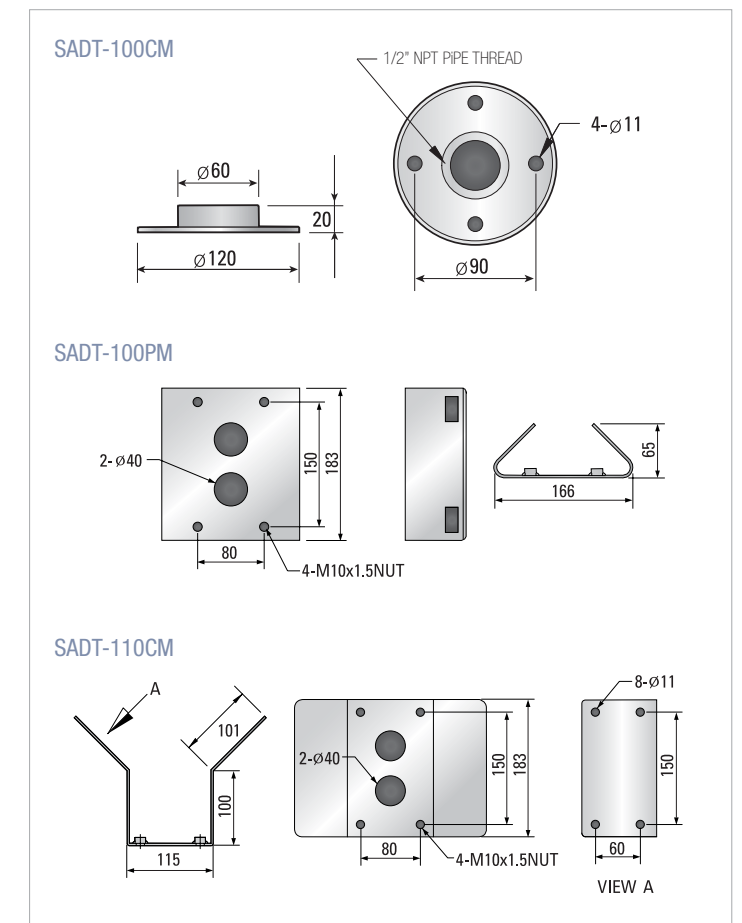

Dimensions (unit:mm)