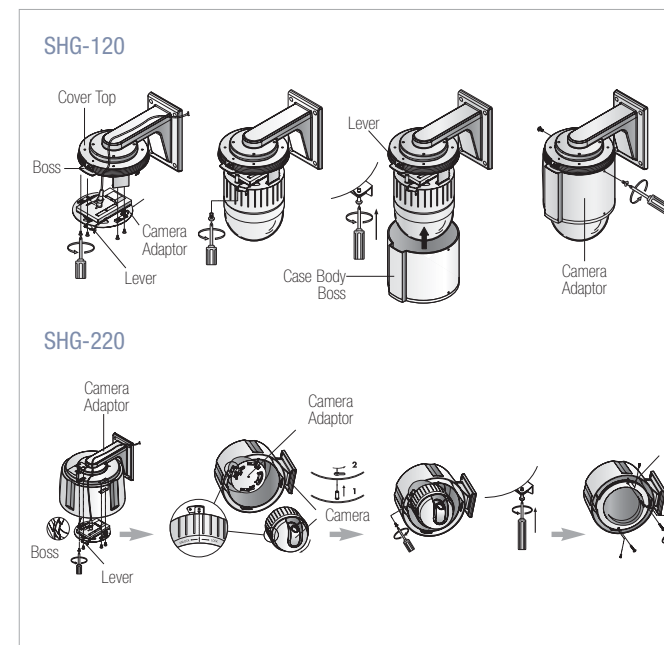

Installation