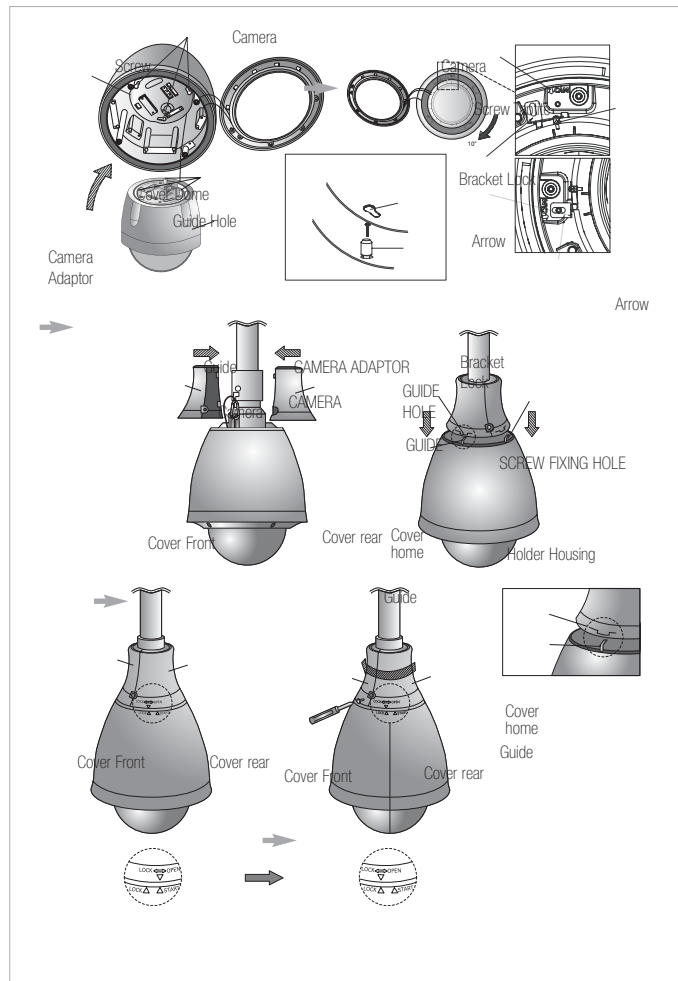

- For outdoor installation
- Aluminum material
- Built-in fan/heater function
- IP 66
- Anti-vandal

Specifications

Model	SHG-120	SHG-220
Dimensions	174(Ø)x188(H)mm	266mm(Ø)x273(H)mm
Weight	1.2Kg	3.7Kg
Operating Temperature	-10~+50°C	-40~+50°C
Operating Humidity	0~90%	0~100%
Fan Operating Temperature	-	Always
Heater Operating Temperature	-	10°C or below
Accessories	Screw(BH M3xL8) 2EA	Screw(BH M3xL12) 3EA Pin 3EA Silicon Grease 5g Teflon Tape 1EA

Installation

Dimensions (unit:mm)

Outdoor Housing SHG-222 **NEW**

Features

- Hanging mount adaptor(included)
- Outdoor use
- Solid structure
- Aluminum/plastic material
- Applicable camera : SCC-C6433/C6435
- Applicable wall mount adaptor : SADT-103WM

Specifications

Model	SHG-222
Materials	Aluminum & Plastic
Dimensions	258(Ø) x 422(H)mm
Weight	3.8Kg(NET)
Operating Temperature	-40~+50°C
Operating Humidity	0~100%
Fan Operating Temperature	Always
Heater Operating Temperature	Below 4°C

Installation

Dimensions (unit:mm)

Wall Mount Adaptor SADT-100WM SADT-101WM SADT-102WM

Features

- Indoor/outdoor use
- Solid structure
- Aluminum material
- Gasket provides waterproof function
- Screws included, for camera mounting