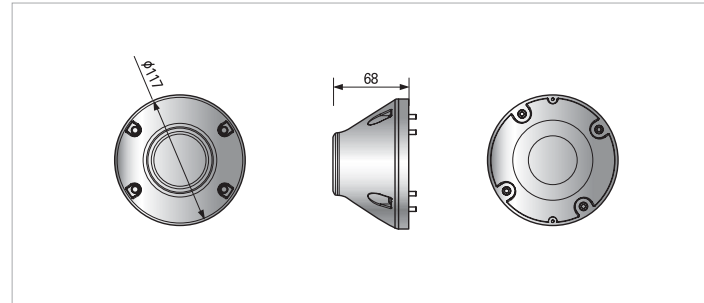

Installation

* Conditions for Installation : When installing outdoors, stainless steel must be used for the connecting materials (i.e. screws).

Dimensions (unit:mm)

Hanging Mout Adaptor SADT-100HM **NEW**

Features

- Hanging mount adaptor
- Indoor use
- Solid structure
- Aluminum material
- Applicable camera : SCC-C6433/C6435

Specifications

Model	SADT-100HM
Materials	Aluminum
Dimensions	117(Ø) x 68(H)mm
Weight	259g
Operating Temperature	-10~+50°C

Dimensions (unit:mm)

Ceiling-Mount Bracket SBR-100DCM

Features

- Solid structure
- Metallic material

Specifications

Model	SBR-100DCM
Dimensions	196x160mm
Weight	700g
Operating Temperature	-10 ~ +50°C
Accessory	Safety Wire 1EA, Safety Bracket 1EA Template A 1EA Template B 1EA, L-Shaped BNC Adaptor 1EA