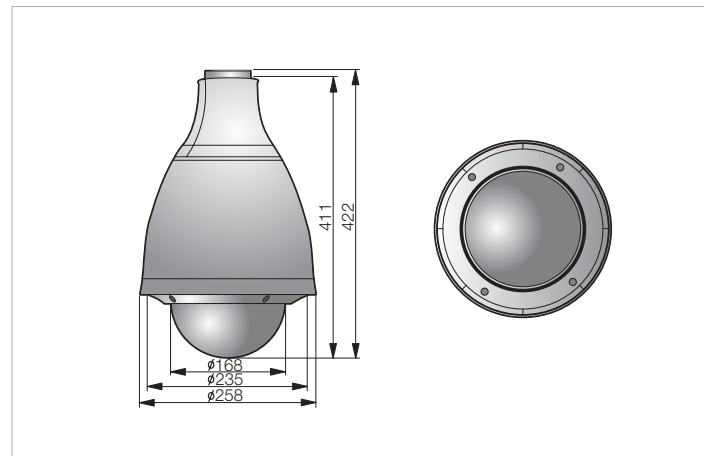

Dimensions (unit:mm)