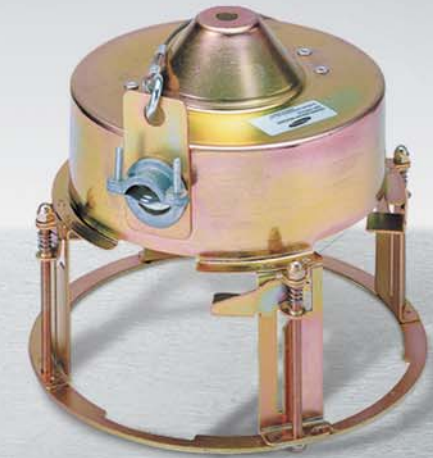

- For outdoor installation
- Aluminum material
- Built-in fan/heater function
- IP 66
- Anti-vandal

Specifications

Model	SHG-120	SHG-220
Dimensions	174(Ø)x188(H)mm	266mm(Ø)x273(H)mm
Weight	1.2Kg	3.7Kg
Operating Temperature	-10~+50°C	-40~+50°C
Operating Humidity	0~90%	0~100%
Fan Operating Temperature	-	Always
Heater Operating Temperature	-	10°C or below
Accessories	Screw(BH M3xL8) 2EA	Screw(BH M3xL12) 3EA Pin 3EA Silicon Grease 5g Teflon Tape 1EA

Features

- Hanging mount adaptor
- Indoor use
- Solid structure
- Aluminum material
- Applicable camera : SCC-C6433/C6435

Specifications

Model	SADT-100HM
Materials	Aluminum
Dimensions	117(Ø) x 68(H)mm
Weight	259g
Operating Temperature	-10~+50°C

Dimensions (unit:mm)

Ceiling-Mount Bracket SBR-100DCM

Features

- Solid structure
- Metallic material

Specifications

Model	SBR-100DCM
Dimensions	196x160mm
Weight	700g
Operating Temperature	-10 ~ +50°C
Accessory	Safety Wire 1EA, Safety Bracket 1EA Template A 1EA Template B 1EA, L-Shaped BNC Adaptor 1EA