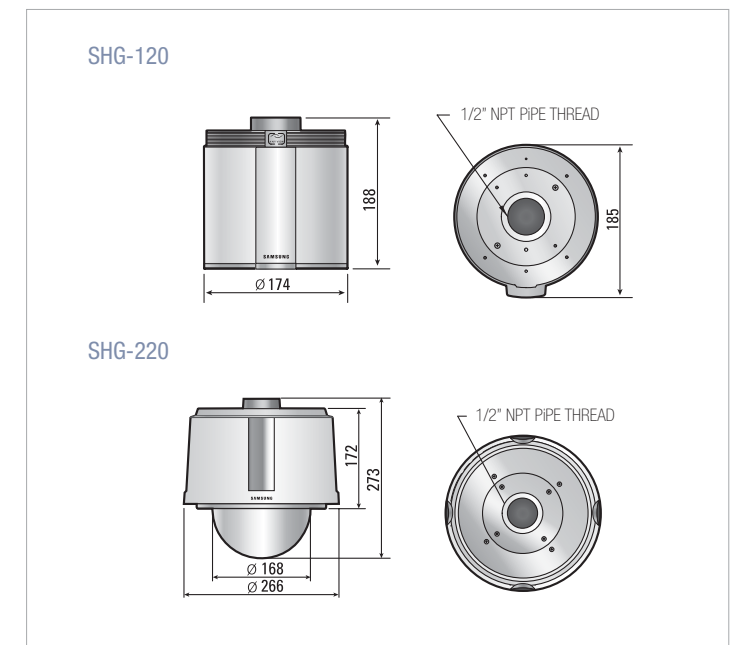

- For outdoor installation
- Aluminum material
- Built-in fan/heater function
- IP 66
- Anti-vandal

Specifications

Model	SHG-120	SHG-220
Dimensions	174(Ø)x188(H)mm	266mm(Ø)x273(H)mm
Weight	1.2Kg	3.7Kg
Operating Temperature	-10~+50°C	-40~+50°C
Operating Humidity	0~90%	0~100%
Fan Operating Temperature	-	Always
Heater Operating Temperature	-	10°C or below
Accessories	Screw(BH M3xL8) 2EA	Screw(BH M3xL12) 3EA Pin 3EA Silicon Grease 5g Teflon Tape 1EA

Installation

Dimensions (unit:mm)

Outdoor Housing SHG-222 **NEW**

Features

- Hanging mount adaptor(included)
- Outdoor use
- Solid structure
- Aluminum/plastic material
- Applicable camera : SCC-C6433/C6435
- Applicable wall mount adaptor : SADT-103WM

Specifications

Model	SHG-222
Materials	Aluminum & Plastic
Dimensions	258(Ø) x 422(H)mm
Weight	3.8Kg(NET)
Operating Temperature	-40~+50°C
Operating Humidity	0~100%
Fan Operating Temperature	Always
Heater Operating Temperature	Below 4°C