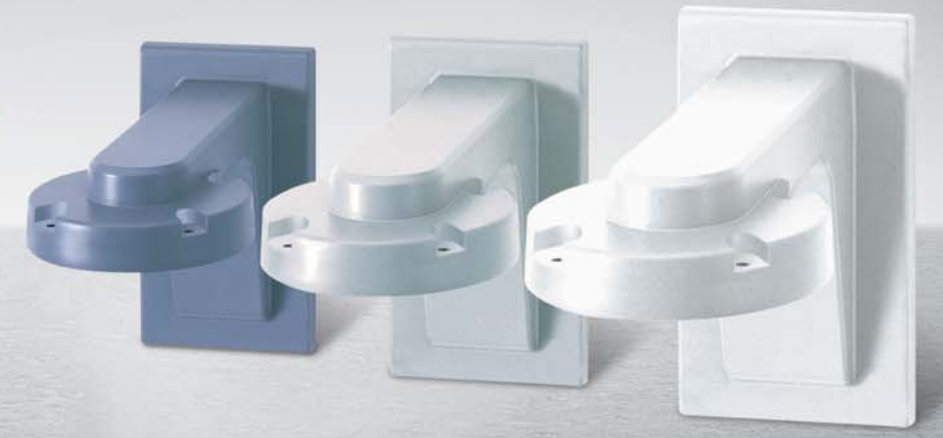

- For outdoor installation
- Aluminum material
- Built-in fan/heater function
- IP 66
- Anti-vandal

Specifications

Model	SHG-120	SHG-220
Dimensions	174(Ø)x188(H)mm	266mm(Ø)x273(H)mm
Weight	1.2Kg	3.7Kg
Operating Temperature	-10~+50°C	-40~+50°C
Operating Humidity	0~90%	0~100%
Fan Operating Temperature	-	Always
Heater Operating Temperature	-	10°C or below
Accessories	Screw(BH M3xL8) 2EA	Screw(BH M3xL12) 3EA Pin 3EA Silicon Grease 5g Teflon Tape 1EA

Installation

Dimensions (unit:mm)

Outdoor Housing SHG-222 **NEW**

Features

- Hanging mount adaptor(included)
- Outdoor use
- Solid structure
- Aluminum/plastic material
- Applicable camera : SCC-C6433/C6435
- Applicable wall mount adaptor : SADT-103WM

Specifications

Model	SHG-222
Materials	Aluminum & Plastic
Dimensions	258(Ø) x 422(H)mm
Weight	3.8Kg(NET)
Operating Temperature	-40~+50°C
Operating Humidity	0~100%
Fan Operating Temperature	Always
Heater Operating Temperature	Below 4°C

Installation

Dimensions (unit:mm)

Wall Mount Adaptor SADT-100WM SADT-101WM SADT-102WM

Features

- Indoor/outdoor use
- Solid structure
- Aluminum material
- Gasket provides waterproof function
- Screws included, for camera mounting