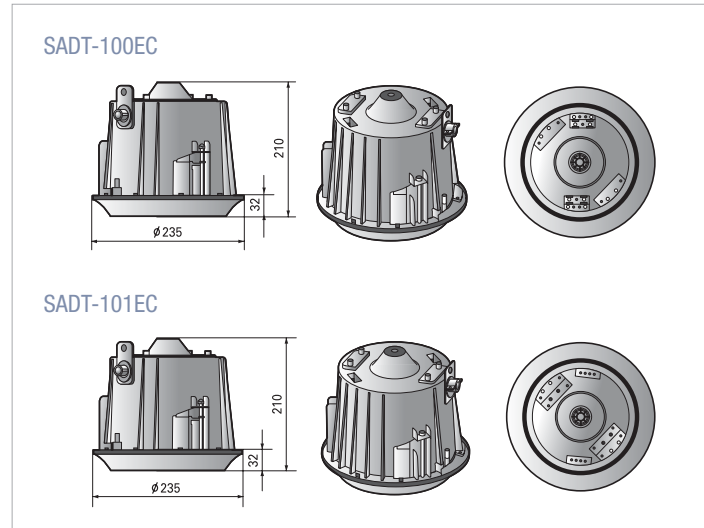

- Ceiling mount bracket
- Plastic material
- Applicable camera : SCC-C6433/C6435

Specifications

Model	SADT-100EC	SADT-101EC
Materials	Plastic	
Dimensions	235(Ø) x 210(H)mm	
Weight	765g	792g
Operating Temperature	-10~+50°C	

Installation

Dimensions (unit:mm)

* Conditions for Installation : The installation place should be able to bear up to 4 times of the total product weight (about 16Kg).
This product is to be used when the thickness of the ceiling board is less than 40mm.
This product requires a minimum of 180mm space above the ceiling board.