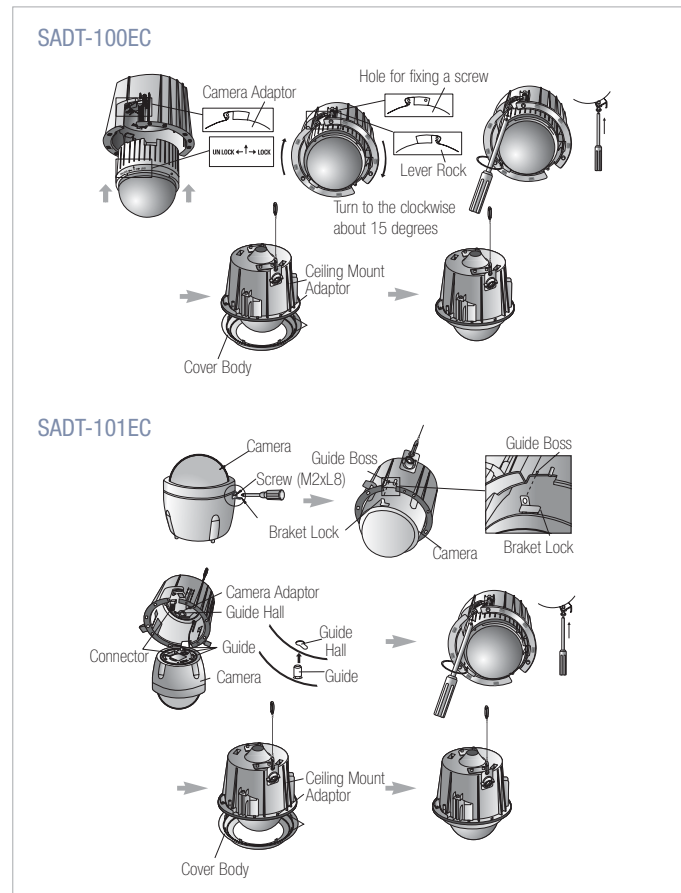

Installation