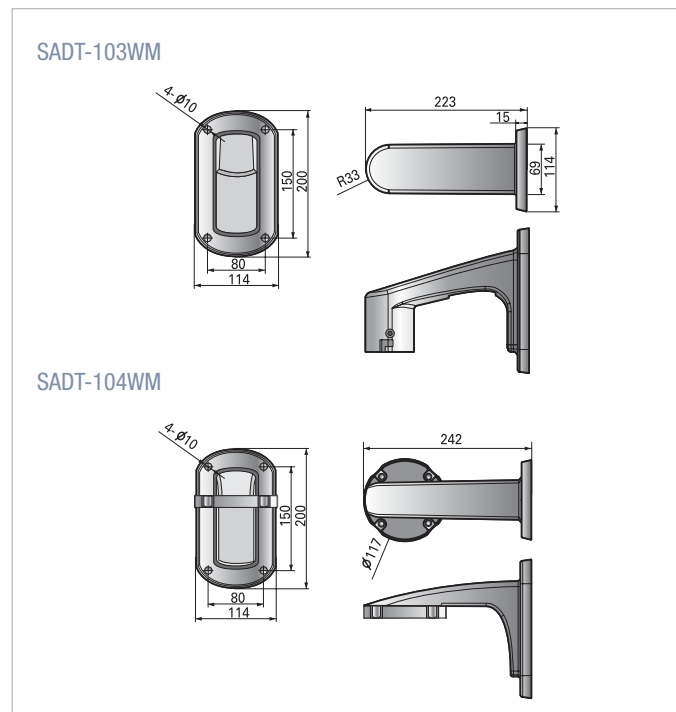

Specifications

Model	SADT-100WM	SADT-101WM	SADT-102WM
Weight	800g		
Operating Temperature	-40 ~ +50°C		
Operating Humidity	0~100% RH		
Accessory	Gasket 1EA, Cable Grand(PG-11, PG-13.5), Back Plate 1EA		
	Back Plate 1EA		
	Screw(FH M3xL6) 6EA		
	Screw(PH M4xL22) 2EA	Screw(PM M4xL22) 2EA	Screw(PM M4xL22) 4EA
Applicable Camera	SCC-641/643A SCC-C640X SCC-C6475	SCC-931T	SCC-C9302 SCC-B539X

Installation

Dimensions (unit:mm)

Wall Mount Adaptor

SADT-103WM NEW

SADT-104WM

Features

SADT-103WM

- Wall mount adaptor
- Indoor/outdoor use
- Solid structure
- Aluminum material
- Applicable camera : SCC-C7433/C7435
- Applicable housing : SHG-222

SADT-104WM

- Wall mount adaptor
- Indoor use
- Solid structure
- Plastic material
- Applicable camera : SCC-C6433/C6435

Specifications

Model	SADT-103WM	SADT-104WM
Materials	Aluminum	Plastic
Dimensions	114(W) x 200(D) x 223(H)mm	114(W) x 200(D) x 242(H)mm
Weight	1250g	241g
Operating Temperature	-40~+50°C	-10~+50°C
Operating Humidity	0~100%	-

Dimensions (unit:mm)

Ceiling Mount / Corner Mount / Pole Mount Adaptor

SADT-100CM

SADT-110CM

SADT-100PM

Features

SADT-100CM

- Indoor/outdoor use
- Solid structure
- Metallic material