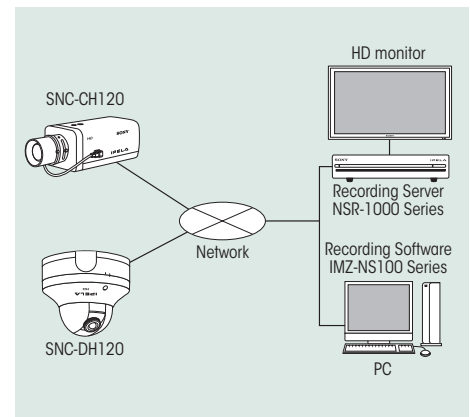

*1 Removable IR Cut Filter.

*The SNC-DH120 includes software developed by the OpenSSL Project for use in the OpenSSL Toolkit (<http://www.openssl.org/>).

SYSTEM CONFIGURATION