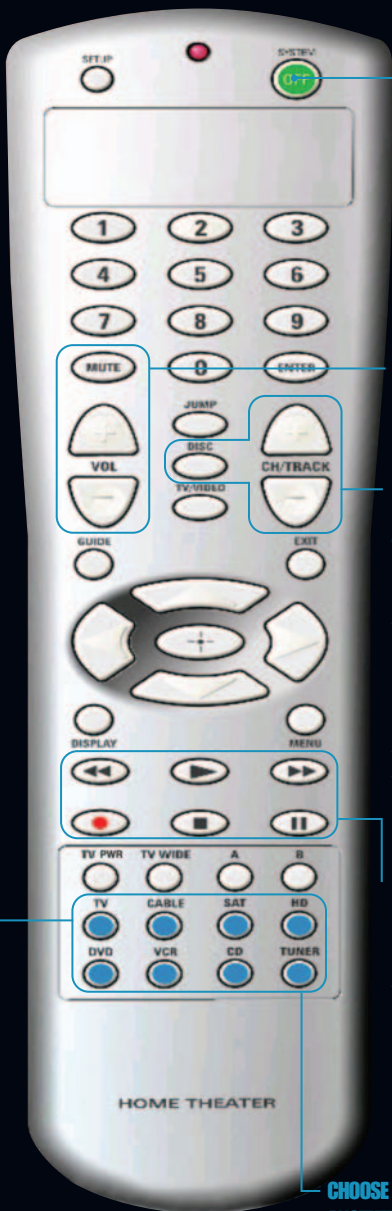

Quick Start Guide

Main Room – Wireless Remote Control

START HERE – Select your source.** Press the TV, CABLE, SATELLITE, HIGH DEFINITION CABLE/SATELLITE, DVD, VCR, CD or TUNER button.* The system will automatically turn on the correct components and select the correct inputs.

WHEN YOU'RE DONE –

press the System OFF button and the entire system will switch off.

ADJUST VOLUME –

with the VOLUME +/- and MUTE buttons.

CHANGE THE CHANNEL OR TRACK –

When watching TV you can easily change the channel. While watching a DVD or listening to your favorite CD you can change tracks. Plus with the DISC skip button you can change discs.

CONTROL PLAYBACK –

of CD, DVD and VHS with the familiar buttons.

CHOOSE ANOTHER SOURCE –

and the system will automatically switch on the correct components.

**Make certain to point the remote at the system until the LED stops flashing.

*Cable or Satellite require separate set-top box, not included.

Quick Start Guide

Remote Room –

In-wall Keypad and Volume Control

START HERE –

Select your source. Press the CD, TUNER, DVD or VCR button. The system will automatically turn on the correct components and select the correct inputs.