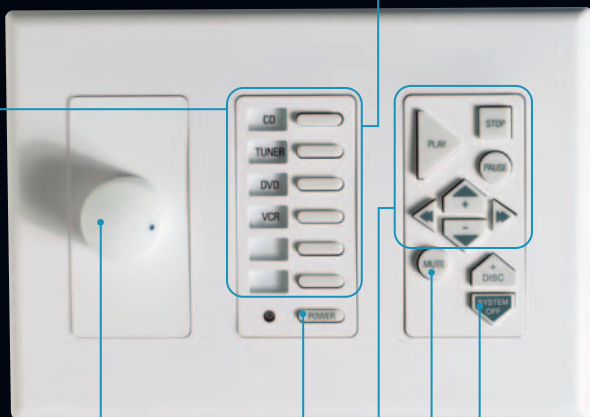

WHEN YOU'RE DONE –

press the System OFF button and the entire system will switch off.

ADJUST VOLUME –

with the VOLUME +/- and MUTE buttons.

CHANGE THE CHANNEL OR TRACK –

When watching TV you can easily change the channel. While watching a DVD or listening to your favorite CD you can change tracks. Plus with the DISC skip button you can change discs.

CONTROL PLAYBACK –

of CD, DVD and VHS with the familiar buttons.

CHOOSE ANOTHER SOURCE –

and the system will automatically switch on the correct components.

**Make certain to point the remote at the system until the LED stops flashing.

*Cable or Satellite require separate set-top box, not included.

Quick Start Guide

Remote Room –

In-wall Keypad and Volume Control

START HERE –

Select your source. Press the CD, TUNER, DVD or VCR button. The system will automatically turn on the correct components and select the correct inputs.

CHOOSE ANOTHER

SOURCE – and the system will automatically turn on the correct components.

ADJUST VOLUME – with the in-wall Volume control.

ROOM OFF – Press the POWER button to turn the room off.

CONTROL PLAYBACK – of CD, DVD and VHS with these familiar buttons.