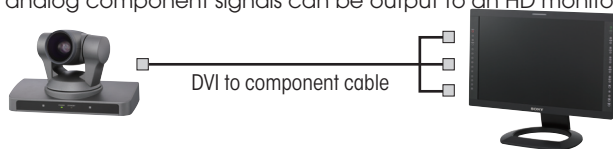

FEATURES

Flexibility and Choice of Video Outputs From SD to Full HD

The EVI-HD Series provides multiple formats for natural and smooth video images.

	EVI-HD7V	EVI-HD3V	EVI-HD1
1080p/59.94 1080p/50	✓		
1080i/59.94 1080i/50	✓		✓
1080p/29.97 1080p/25	✓		✓
720p/59.94 720p/50	✓	✓	✓
720p/29.97 720p/25	✓	✓	✓
640 x 480p/59.94	✓ (LB)	✓ (LB)	
SD			✓ (LB,CR,SQ)

LB: Letter box CR: Cropping SQ: Squeeze

High-quality Image Transmission

The EVI-HD7V and EVI-HD3V are both equipped with a DVI-I interface that is designed to maximize high video quality of digital displays. This digital interface is capable of displaying both digital and analog signals (output is selectable from Y/Pb/Pr and RGB). The EVI-HD1 features an HD-SDI interface, enabling long-distance transmission of HD images without degrading the picture quality.

Video Interface

Camera	EVI-HD7V/HD3V	EVI-HD1
Digital output	DVI-I (Digital)	HD-SDI
Color coding	RGB or Y/Pb/Pr*1	Y/Cb/Cr
Analog output	DVI-I (Analog)	Component (D-sub 15-pin)
Color coding	RGB or Y/Pb/Pr*1	Y/Pb/Pr
Tri-level Sync on video signal	On or Off*2	Always on
Sync signal	HD and VD	HD and VD, or HD and Tri-level Sync*1

*1: Can be set by OSD or VISCA *2: Selected by DIP SW

Connection of EVI-HD7V/HD3V to HD Monitor

By selecting Y/Pb/Pr in color coding of EVI-HD7V/HD3V, analog component signals can be output to an HD monitor.