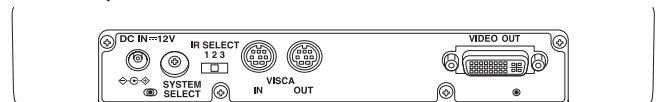

REAR PANEL

EVI-HD7V/EVI-HD3V