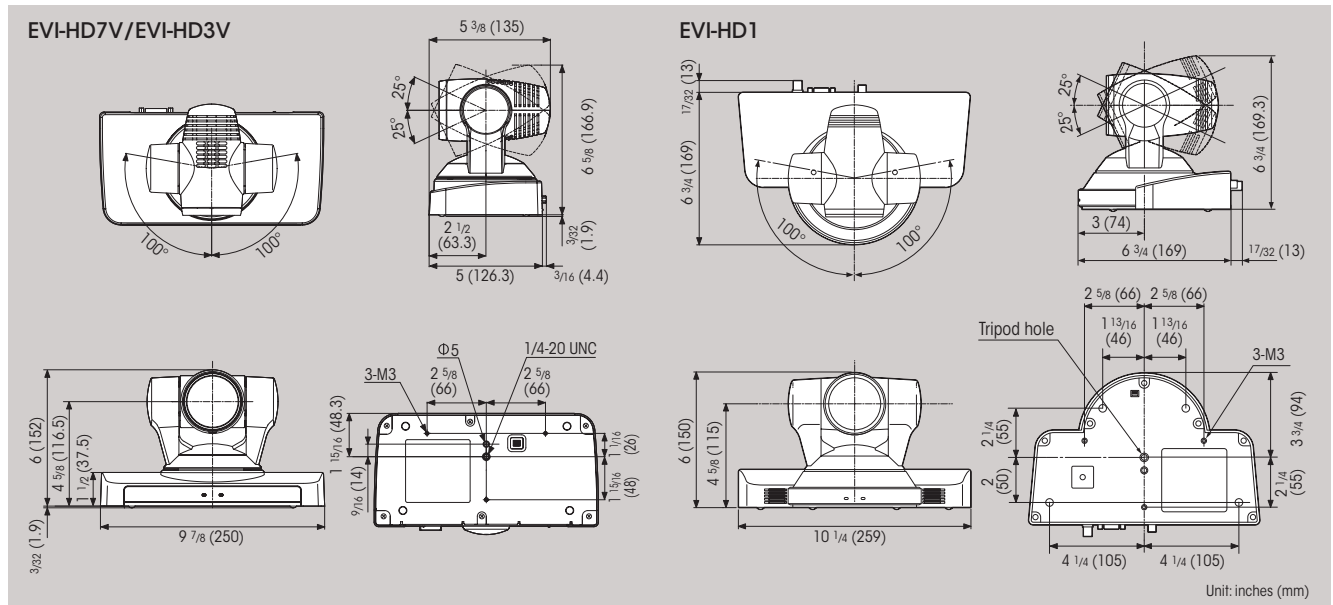

*Max gain limit is available for EVI-HD7V/HD3V.

DIMENSIONS

SONY

Sony Electronics Inc.
1 Sony Drive
Park Ridge, NJ 07656
www.sony.com/videocameras

© 2009 Sony Electronics Inc. All rights reserved.
Reproduction in whole or in part without written permission is prohibited.
Design, features, and specifications are subject to change without notice.
All non-metric weights and measurements are approximate.
Sony is a registered trademark of Sony Corporation.
All other trademarks are the properties of their respective owners.
VISCA is a trademark of Sony Corporation.