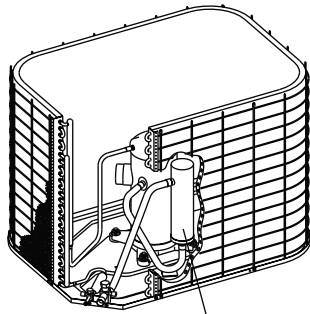

www.Source1Parts.com

HVAC SERVICE PARTS

AC SERIES - 12 SEER - X3 SPLIT AIR CONDITIONER

Supersedes:035-15826-002 Rev. H (0603)

035-15826-002 Rev. I (0903)

1 of 4

042B only

AC018X1222A
AC024X1222A
AC030X1222A
AC036X1222A

AC042X1221A & B
AC048X1222A
AC060X1222A
AC060X1223A