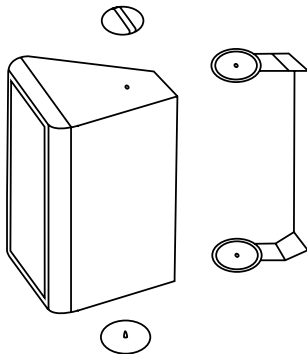

Vertical Installation