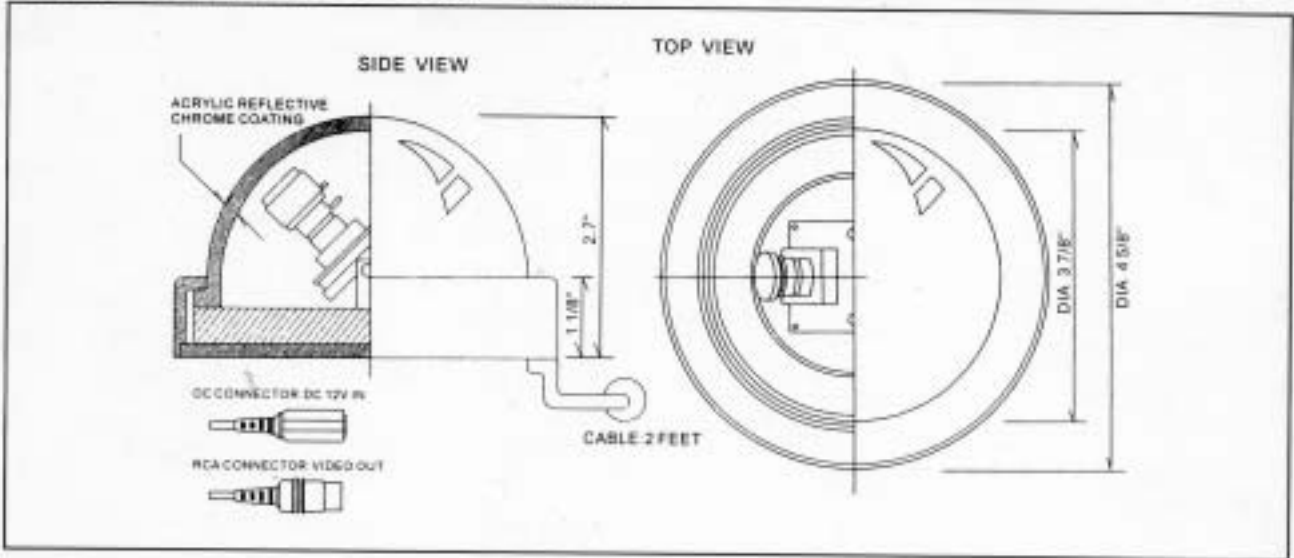

COLOR DOME CAMERA

PROVIDEO

speco technologies

MODEL:CVC-6405DC

VARIFOCAL LENS 4mm -- 9mm

GENERAL FEATURES

- COLOR CCD 1/4" FORMAT
- LOW POWER CONSUMPTION
- REQUIRES 0.92 LUX FOR LOW LIGHT APPLICATIONS
- BUILT IN ELECTRONIC AUTO IRIS
- HIGH RESOLUTION
- INTERNAL SYNCHRONIZATION
- VARIFOCAL LENS 4mm- 9mm

SPECIFICATIONS

MODEL NO	CVC-6405DC
IMAGE SENSOR	INTERLINE TRANSFER CCD 1/4" FORMAT
EFFECTIVE PIXEL	512(H) x 492(V) PIXELS/NTSC 512(H) x 582(V) PIXELS/PAL
SCANNING SYSTEM	2:1 INTERLACED
SYNC SYSTEM	INTERNAL SYNC
SYNC PULSE	15.734KHz ± 1% (H) / 15.625KHz ± 1% (H) 59.94KHz ± 1% (V) / 50KHz ± 1% (V)
RESOLUTION	420 TV LINE(H)
MINI ILLUMINATION	0.92 Lux F1.2
S/N RATIO	MORE THAN 48dB
WHITE BALANCE	AUTO WHITE BALANCE
VIDEO OUTPUT	COMPOSITE VIDEO SIGNAL: 1.0Vp-p 75 ohm
ELECTRONIC SHUTTER TIME	NTSC=1/60- 1/100,000 Sec PAL =1/50-1/100,000 Sec
POWER SUPPLY	12 VOLTS DC-CENTER PIN POSITIVE
POWER CONSUMPTION	160mA(TYP)
LENS	VARIFOCAL LENS 4mm- 9mm
OPERATIONAL TEMP.	-50 — 122° F
STORAGE TEMP.	-68 — 144° F
DIMENSION	2.7" (H) x 4 5/8" (W) x 4 5/8" (D)
WEIGHT	7.4 oz (210grams)

Specifications subject to change

Speco Technologies-ProVideo

200 NEW HIGHWAY

AMITYVILLE, N Y 11701

1-800-645-5516 1-631-957-8700

Always use discretion when installing video and/or audio surveillance equipment especially when there is perceived privacy. Inquire regarding federal, state and/or local regulations applicable to the lawful installation of video and/or audio recording or surveillance. Party consent may be required.