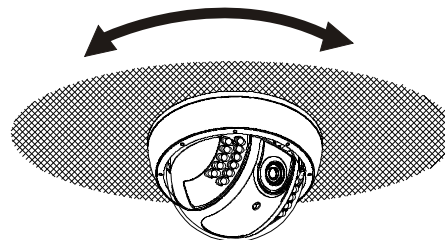

4. Completed Installation