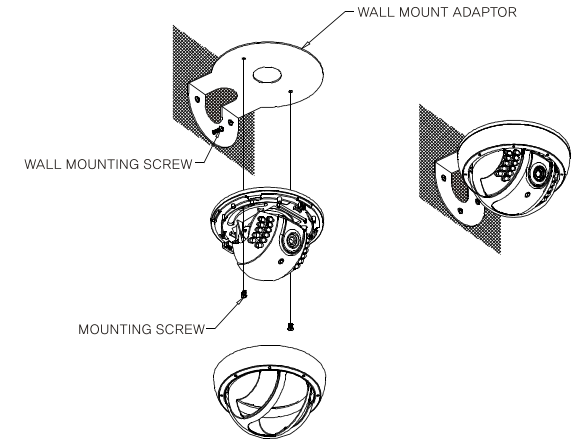

5. Wall mount installation

► SPECIFICATION

• STANDARD RESOLUTION COLOR CAMERA

Model No	VL-648IR	VL-648IRVF	CVC-648IRHQ	CVC-648IRV FHQ
Image Sensor	1/3" COLOR SONY Super HAD CCD		1/3" COLOR SONY HQ-1CCD	
Effective pixel	510(H) X 492(V) PIXEL		762(H) X 492(V) PIXEL	
Cell Size	9.6μm(H) X 7.5μm(V)			
Resolution	420 Lines		520 Lines	
TV Type	NTSC			
Sync. Type	Internal			
Scanning System	2:1 Interlace			
Video Output	1.0 Vp-p (Sync. Negative)			
Gamma Characteristic	γ = 0.45 typ.			
Min. Illumination	0 Lux(20M Range) : LED ON 0.1Lux(F/1.2) : LED OFF			
S/N Ratio	48dB or More (AGC OFF)			
Gain Control	Automatic			
Shutter	1/60 ~ 1/100,000 seconds			
Power Supply	12 Volt DC Regulated			
Consumption Current	Max.370mA (@12 Volts DC) LED ON		Max.380mA (@12 Volts DC) LED ON	
Reverse Polarity Protection	Yes			
Lens	3.6mm(Optional Lenses Available)	4~9mm(Vari-focal auto Iris lens)	3.6mm(Optional Lenses Available)	4~9mm(Vari-focal auto Iris lens)
Operation Temp	-14F to +122F			

speco technologies

200 New Highway
Amityville, NY 11701

Toll Free : 1-800-645-5516
In Metro NY : 631-957-8700