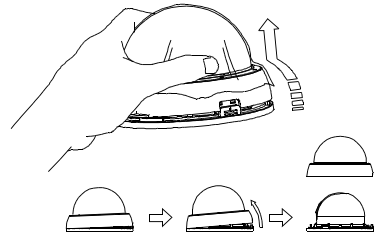

► LENS ADJUSTMENT (Vari-focal Lens only)

1. Slide the IR array down to gain access to the lens controls.
2. Loosen and adjust the "Tele-Wide" control arm to obtain the desired angle of coverage.
3. Loosen and adjust the "Near-Far" control arm to fine-tune the focus.
4. Tighten both control arms when the desired results are obtained.
5. Slide the IR array back into position.

► DIMENSION

► INSTALLATION

1. **Opening the dome** : Push the latch button, (Remove the protection sheet after installing.)

2. **Removing the dome** : Lift the dome. When you push the latch button, it is unlocked and you can lift the dome.

3. (1) Attach the camera to the ceiling using the screws provided for this purpose.
- (2) Adjust the vertical tilt of the camera.
- (3) Replace the dome cover.
- (4) Adjust the horizontal angle of the camera up to 360 degrees.