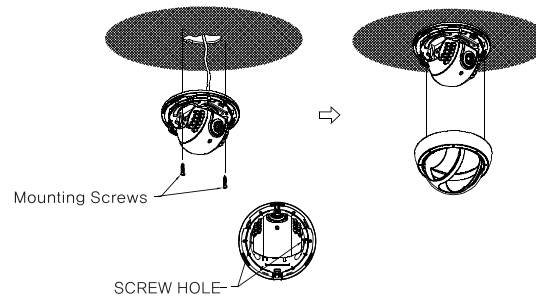

► LENS ADJUSTMENT (Vari-focal Lens only)

1. Slide the IR array down to gain access to the lens controls.
2. Loosen and adjust the "Tele-Wide" control arm to obtain the desired angle of coverage.
3. Loosen and adjust the "Near-Far" control arm to fine-tune the focus.
4. Tighten both control arms when the desired results are obtained.
5. Slide the IR array back into position.

► DIMENSION

► INSTALLATION

1. **Opening the dome** : Push the latch button, (Remove the protection sheet after installing.)

2. **Removing the dome** : Lift the dome. When you push the latch button, it is unlocked and you can lift the dome.

3. (1) Attach the camera to the ceiling using the screws provided for this purpose.
- (2) Adjust the vertical tilt of the camera.
- (3) Replace the dome cover.
- (4) Adjust the horizontal angle of the camera up to 360 degrees.