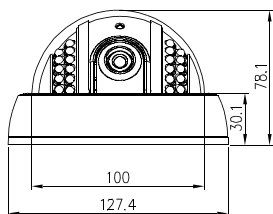

► DIMENSION

► INSTALLATION

1. **Opening the dome** : Push the latch button, (Remove the protection sheet after installing.)

2. **Removing the dome** : Lift the dome. When you push the latch button, it is unlocked and you can lift the dome.

4. Completed Installation

5. Wall mount installation

► SPECIFICATION

• STANDARD RESOLUTION COLOR CAMERA

Model No	VL-648IR	VL-648IRVF	CVC-648IRHQ	CVC-648IRV FHQ
Image Sensor	1/3" COLOR SONY Super HAD CCD		1/3" COLOR SONY HQ-1CCD	
Effective pixel	510(H) X 492(V) PIXEL		762(H) X 492(V) PIXEL	
Cell Size	9.6μm(H) X 7.5μm(V)			
Resolution	420 Lines		520 Lines	
TV Type	NTSC			
Sync. Type	Internal			
Scanning System	2:1 Interlace			
Video Output	1.0 Vp-p (Sync. Negative)			
Gamma Characteristic	γ = 0.45 typ.			
Min. Illumination	0 Lux(20M Range) : LED ON 0.1Lux(F/1.2) : LED OFF			
S/N Ratio	48dB or More (AGC OFF)			
Gain Control	Automatic			
Shutter	1/60 ~ 1/100,000 seconds			
Power Supply	12 Volt DC Regulated			
Consumption Current	Max.370mA (@12 Volts DC) LED ON		Max.380mA (@12 Volts DC) LED ON	
Reverse Polarity Protection	Yes			
Lens	3.6mm(Optional Lenses Available)	4~9mm(Vari-focal auto Iris lens)	3.6mm(Optional Lenses Available)	4~9mm(Vari-focal auto Iris lens)
Operation Temp	-14F to +122F			