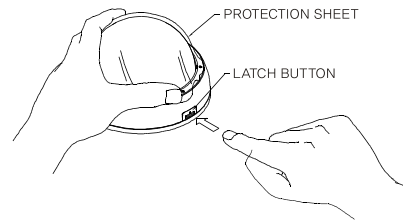

► LENS ADJUSTMENT (Vari-focal Lens only)

1. Slide the IR array down to gain access to the lens controls.
2. Loosen and adjust the "Tele-Wide" control arm to obtain the desired angle of coverage.
3. Loosen and adjust the "Near-Far" control arm to fine-tune the focus.
4. Tighten both control arms when the desired results are obtained.
5. Slide the IR array back into position.

► DIMENSION

► INSTALLATION

1. **Opening the dome** : Push the latch button, (Remove the protection sheet after installing.)

2. **Removing the dome** : Lift the dome. When you push the latch button, it is unlocked and you can lift the dome.

3. (1) Attach the camera to the ceiling using the screws provided for this purpose.
- (2) Adjust the vertical tilt of the camera.
- (3) Replace the dome cover.
- (4) Adjust the horizontal angle of the camera up to 360 degrees.