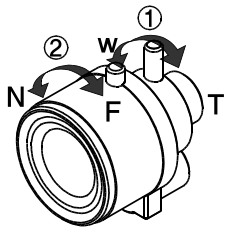

► LENS ADJUSTMENT (Vari-focal Lens only)

1. Slide the IR array down to gain access to the lens controls.
2. Loosen and adjust the "Tele-Wide" control arm to obtain the desired angle of coverage.
3. Loosen and adjust the "Near-Far" control arm to fine-tune the focus.
4. Tighten both control arms when the desired results are obtained.
5. Slide the IR array back into position.

► DIMENSION

► INSTALLATION

1. **Opening the dome** : Push the latch button, (Remove the protection sheet after installing.)

2. **Removing the dome** : Lift the dome. When you push the latch button, it is unlocked and you can lift the dome.

3. (1) Attach the camera to the ceiling using the screws provided for this purpose.
- (2) Adjust the vertical tilt of the camera.
- (3) Replace the dome cover.
- (4) Adjust the horizontal angle of the camera up to 360 degrees.

4. Completed Installation

5. Wall mount installation

► SPECIFICATION

• STANDARD RESOLUTION COLOR CAMERA

Model No	VL-648IR	VL-648IRVF	CVC-648IRHQ	CVC-648IRV FHQ
Image Sensor	1/3" COLOR SONY Super HAD CCD		1/3" COLOR SONY HQ-1CCD	
Effective pixel	510(H) X 492(V) PIXEL		762(H) X 492(V) PIXEL	
Cell Size	9.6μm(H) X 7.5μm(V)			
Resolution	420 Lines		520 Lines	
TV Type	NTSC			
Sync. Type	Internal			
Scanning System	2:1 Interlace			
Video Output	1.0 Vp-p (Sync. Negative)			
Gamma Characteristic	γ = 0.45 typ.			
Min. Illumination	0 Lux(20M Range) : LED ON 0.1Lux(F/1.2) : LED OFF			
S/N Ratio	48dB or More (AGC OFF)			
Gain Control	Automatic			
Shutter	1/60 ~ 1/100,000 seconds			
Power Supply	12 Volt DC Regulated			
Consumption Current	Max.370mA (@12 Volts DC) LED ON		Max.380mA (@12 Volts DC) LED ON	
Reverse Polarity Protection	Yes			
Lens	3.6mm(Optional Lenses Available)	4~9mm(Vari-focal auto Iris lens)	3.6mm(Optional Lenses Available)	4~9mm(Vari-focal auto Iris lens)
Operation Temp	-14F to +122F			