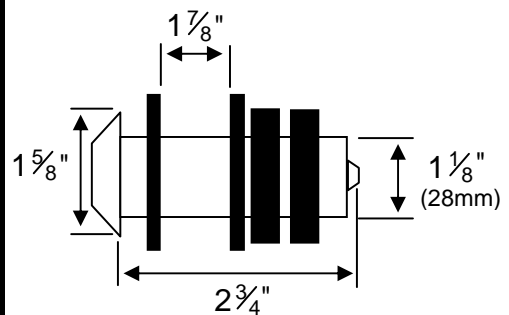

DIMENSIONS:

speco technologies®

200 NEW HIGHWAY
AMITYVILLE, N.Y. 11701-0726
631-957-8700 1-800-645-5516

Always use discretion when installing video and/or audio surveillance equipment especially when there is perceived privacy, or an expectation of privacy. Inquire regarding federal, state and/or local regulations applicable to the lawful installation of video and/or audio recording or surveillance equipment. Party consent may be required.