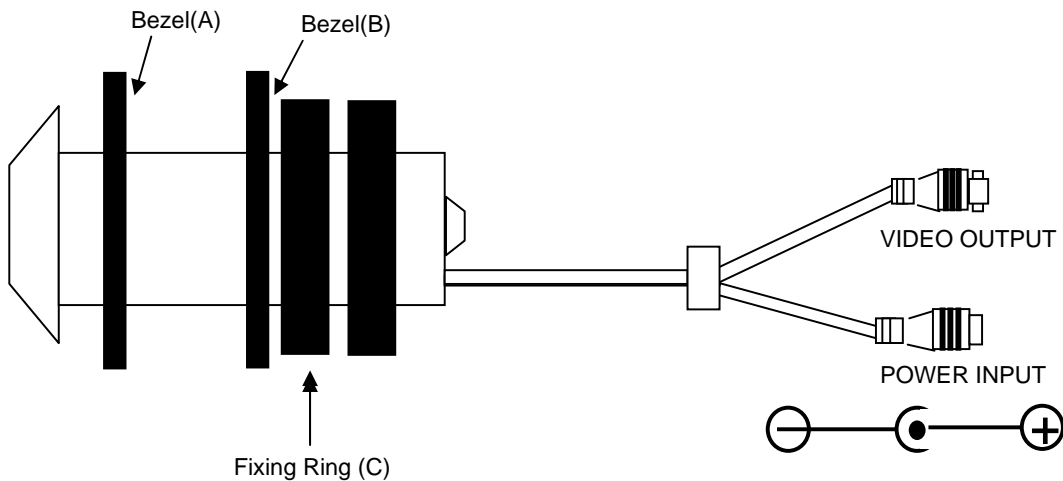

CVC-812PC COLOR DOOR MOUNT CAMERA

Installation & Operation Instructions

Please review these instructions carefully before installation and operation.

FEATURES :

- * Weatherproof Operation
- * High Resolution
- * Electronic iris allows for application with varying lighting conditions
- * Good low light sensitivity
- * Maintenance Free

Installation :

1. Place bezel(A) on the camera and then put the camera through the door.
2. Place bezel(B) on the camera.
3. Tighten the camera to the door using the two fixing rings (C).

Specifications	CVC - 812PC
Image Device	1/3" Interline CCD
Horizontal Resolution	350 TV Lines
Scanning System	2 : 1 Interlace
Built-In Lens	Standard 2.5mm Wide Angle
Synchronization	Internal
Output Signal	1Vp-p Composite Video, 75 ohms
Minimum Illumination	1.0 Lux
Shutter Control	Auto, 1/60 ~100,000
Power Supply	12V DC, 500mA (Regulated)
Weight	3.6oz(126g)
Housing	Metal / Black Color
Cable Length	40 Inches