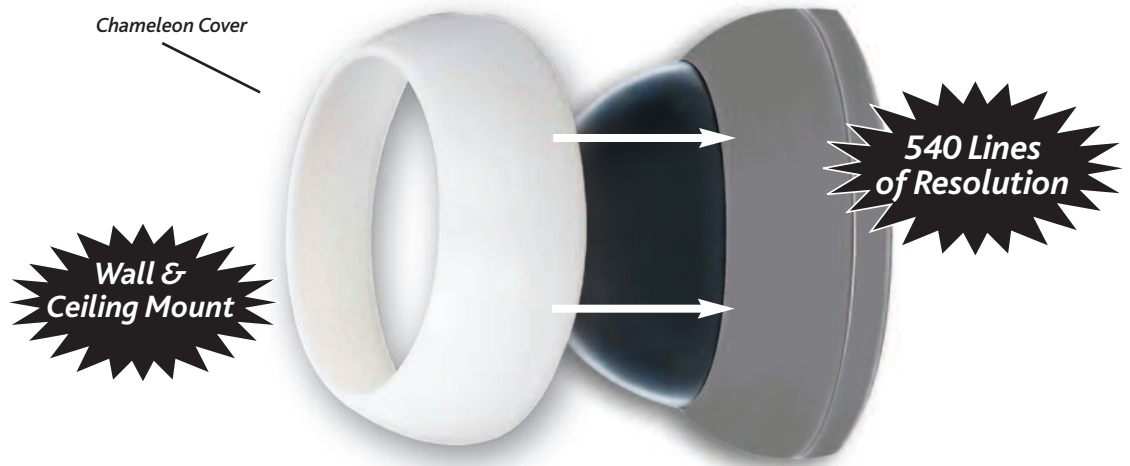

Intensifier Series Dome Cameras w/ Chameleon Covers

HT-7246IHR (2.8-11mm lens)

HT-7247IHR (9-22mm lens)

Intensifier Series	See in the dark without IR LEDs
Chameleon Cover	A snap on cover that converts the housing from the standard dark grey to decorator white. It can be painted to match any décor without painting the actual camera housing
540 Lines of Color Resolution	Extreme resolution for extreme detail
2.8 to 11mm Auto Iris Varifocal Lens	A wider zoom range to fit more applications
Wall & Ceiling Mount	Features an internal 3-axis mount for maximum versatility
Weatherproof / Tamperproof	Indoors or outdoors, meets all of your surveillance needs
Dual Voltage Operation	12 Volts DC or 24 Volts AC with line-lock Voltage is auto-sensing

Specifications

Horizontal Resolution	540 TV lines
Intensifier	Built-in (selectable from 2x to 128x)
Image Device	SONY HQ-1* with a customized DSP behind it
Min. Object Illumination	0.002 lux (intensifier) 0.03 lux (shutter)
Effective Picture Element	410K
Speco Light Compensation (SLC/WDR)	OFF, LOW, MIDDLE, HIGH
White Balance	W-ATW / S-ATW / AWC / MANUAL
Electronic Shutter	1/60-1/100,000 seconds
AGC	AGC-L, AGC-M, AGC-H, OFF selectable
Built In Lens	DC auto iris varifocal lens 2.8-11mm, 1:1.3-2.0
Video S/N Ratio	Greater than 50db
Weatherproof Standard	IP66
Mechanical construction	Aluminum composite/polycarbonate - tamper resistant
Operating Environment	-20°F to 120°F
Video Signal Output	1.0V(p-p) NTSC composite, 75 ohms / BNC Connector + Video Test Connector
Power Consumption	230mA (DC) / 3.8W (AC)
Power Supply	12V DC & 24V AC (Dual Voltage)
Weight	24 ounces
Scanning System	2:1 interlaced 525 lines / 60 fields / 30 frames
Synchronization	Internal / line lock selectable through OSD
Video Noise Reduction	ON / LOW / MIDDLE / HIGH
Motion Detection	MD1 / MD2 / OFF
On Screen Display (OSD)	Built-in
Privacy function	ON / OFF (4 Programmable Zone)
Dimensions	6.29" W x 3.89" H