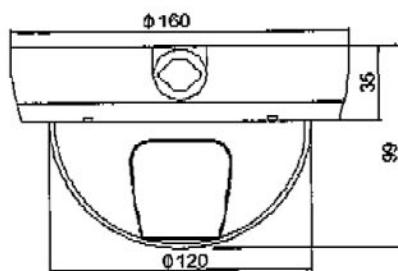

HT-8WMTDV Series

Wall / Ceiling Mount Tamperproof Dome High Resolution Cameras

IMAGE PICK-UP DEVICE	1/3" Sony HQ-1 with Support DSP / 768(H) x 494(V)
RESOLUTION	More Than 580TV LINES
AUTO IRIS VARIFOCAL LENS	Standard: 4mm to 9mm Varifocal DC Auto Iris Lens
OTHER AVAILABLE LENSES	HT-8WMTDV/4-12 (4~12mm auto iris); HT-8WMTDV/2.6-6 (2.6~6mm auto iris)
MINIMUM ILLUMINATION	0.5 LUX at F1.2 (AGC ON)
BACK LIGHT COMPENSATION	BUILT-IN (ON)
ELECTRONIC SHUTTER	1/60 ~ 1/100,000 sec
WHITE BALANCE	A W B
AGC	BUILT-IN (ON)
Function Switch	White Balance Indoor,Outdoor Mode (AWB1,2,3); Anti-Color Rolling Mode(ANTI CR); Mirror Image Mode (MIRROR); Back Light Compensation Off Mode(BLCOFF); Flicker less Mode(FKON); Auto Gain Control Enlargement Mode(AGCMAX); Gamma Select Mode(GAMMA); Electronics Shutter Control Exposure Mode(MIRIS)
POWER SOURCE	12 Volts DC , , Regulated UL/CSA POWER SUPPLY INCLUDED
VIDEO OUTPUT	1.0V (p-p) NTSC COMPOSITE VIDEO
SCANNING SYSTEM.	2:1 INTERLACE – 525 LINES / 60 FIELDS / 30 FRAMES
S / N RATIO	MORE THAN 50dB (AGC OFF)
OPERATION TEMPERATURE	-20F~+120F
WEIGHT & SIZE	2 Lbs Size: 6.29 inch (160mm) * 3.89 inch(99mm)