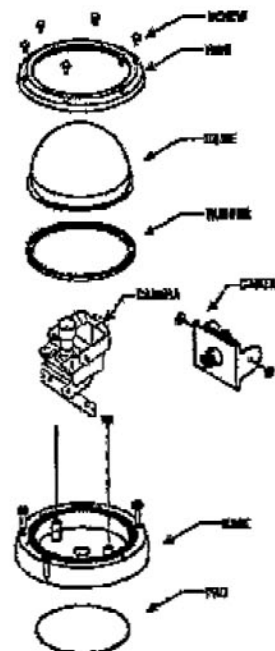

HT-8WMTDV Series

Wall / Ceiling Mount Tamperproof Dome High Resolution Cameras

IMAGE PICK-UP DEVICE	1/3" Sony HQ-1 with Support DSP / 768(H) x 494(V)
RESOLUTION	More Than 580TV LINES
AUTO IRIS VARIFOCAL LENS	Standard: 4mm to 9mm Varifocal DC Auto Iris Lens
OTHER AVAILABLE LENSES	HT-8WMTDV/4-12 (4~12mm auto iris); HT-8WMTDV/2.6-6 (2.6~6mm auto iris)
MINIMUM ILLUMINATION	0.5 LUX at F1.2 (AGC ON)
BACK LIGHT COMPENSATION	BUILT-IN (ON)
ELECTRONIC SHUTTER	1/60 ~ 1/100,000 sec
WHITE BALANCE	A W B
AGC	BUILT-IN (ON)
Function Switch	White Balance Indoor,Outdoor Mode (AWB1,2,3); Anti-Color Rolling Mode(ANTI CR); Mirror Image Mode (MIRROR); Back Light Compensation Off Mode(BLCOFF); Flicker less Mode(FKON); Auto Gain Control Enlargement Mode(AGCMAX); Gamma Select Mode(GAMMA); Electronics Shutter Control Exposure Mode(MIRIS)
POWER SOURCE	12 Volts DC , , Regulated UL/CSA POWER SUPPLY INCLUDED
VIDEO OUTPUT	1.0V (p-p) NTSC COMPOSITE VIDEO
SCANNING SYSTEM.	2:1 INTERLACE – 525 LINES / 60 FIELDS / 30 FRAMES
S / N RATIO	MORE THAN 50dB (AGC OFF)
OPERATION TEMPERATURE	-20F~+120F
WEIGHT & SIZE	2 Lbs Size: 6.29 inch (160mm) * 3.89 inch(99mm)