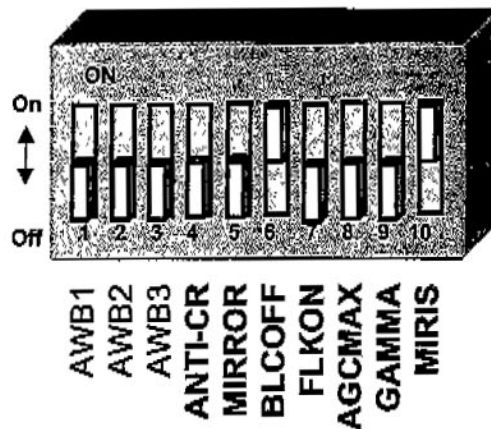

*. Mode select

FL : Flicker Less mode

BLC : Back Light Compensation mode

ANTI-CR : Anti Color Rolling mode. (White Balance Full Auto setting)

MIRROR : Mirror Image output mode

*. Video Output signal Level select

GAMMA : Monitor matching **GAMMA** Value Setting

AGC MAX : Automatic Gain Control Maximum Gain Value Setting

*. Lens select

E-IRIS : Electronic shutter speed Light control Lens

M-IRIS : Mechanical IRIS Light control Lens

	1	2	3	4	5	6	7	8	9	10
ON	AWB1	AWB2	AWB3	ANTI-CR	Mirror	BLC off	FL on	AGC Range 10~38 dB	GAMMA 1.0	M-IRIS
OFF				Normal	Normal	BLC on	FL off	AGC Range 10~28 dB	GAMMA 0.45	E-IRIS

Function Key Description

* AWB – Auto White Balance Mode

* ATW- Auto Trace White Balance mode

(ATW is a feedback system that automatically aligns the white balance by detecting the R-B)

* Anti CR- Anti-color-rolling; When shooting with a NTSC camera under fluorescent lighting with a 60 (Hz) power supply, cyclic color changes with a long period appear. This is called color-rolling. Anti-color rolling mode can be set regardless of the AWB mode by setting the anti-color-rolling mode to ON and color-rolling-less AWB to ON.

* Mirror function – The video signal which reversed right and left can be outputted by using the mirror function. (notes: it has no top/bottom reversal function)

* BLC off – Deactivates backlight compensation.

* NORMFLC mode – Flicker-less Function; when NORMFLC is 0, the general range around the speed selected for the electronic shutter fixed method (NTSC: 1/100[sec], PAL: 1/120[sec]) is a reference point. For shutter control faster than this, compensation control is performed through shutter speed modulation flicker-less function. Control at lower speed is performed through AGC gain modulation flicker-less control.

* AGCMAX – Enables switching two types of AGC (Automatic gain control) maximum gain.

* MIRIS – Mechanical Iris mode; this is an examples of a lens with an automatic iris which operates using a power supply and video signal. In the MIRIS mode the shutter speed is always 1/60 sec for NTSC and 1/50 sec for PAL, and the backlight compensation amount is output and supplied as a voltage to an external circuit.