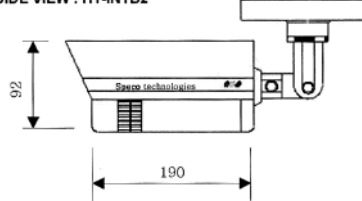

The Intensifier Series

* SIDE VIEW : HT-INTB1

* SIDE VIEW : HT-INTD3 & D4

* SIDE VIEW : HT-INTT5

* SIDE VIEW : HT-INTB2

* TOP VIEW : HT-INTD3 & D4

Specifications

Resolution	540 TV lines
Image Sensor	1/3" Sony Double Speed Super-HAD* CCD (410K pixels)
Minimum Illumination002 lux (Intensifier mode) .03 lux (shutter)
Total Pixels	811 (H) x 508 (V), 1/3" CCD
Effective Pixels	768 (H) x 494 (V), 1/3" CCD
Maximum Aperture Ratio	1:1.3 - 2.0
Lens Type	HT-INTB1 & HT-INTD3: DC varifocal auto iris 3mm-9mm HT-INTB2 & HT-INTD4: DC varifocal auto iris 5mm-50mm HT-INTT5 accepts "CS" type lenses
Scanning System	2:1 Interlace 525 lines / 60 Fields / 30 Frames
Synchronization	Internal / line lock selectable
Video Output	1.0 V(p-p) NTSC composite, 75Ω / BNC connector + video test port
Speco Light Compensation (SLC/WDR)	OFF / LOW / MIDDLE / HIGH
Gain Control	AGC-L, AGC-H, AGC-M OFF, selectable,
Electronic Shutter Speed	1/60 - 1/200,000 sec.
Intensifier	Built-in (selectable from 2x - 128x)
White Balance	ATW / AWC / MANUAL
S/N (Y signal)	50 dB (weight on)
Digital Noise Reduction	ON / LOW / MIDDLE / HIGH
Power Source	12 Volts DC and 24 Volts AC, internal isolation (Dual Voltage)
Motion Detection	4 adjustable zones
On-Screen Display (O.S.D.)	Built-in
Privacy Function	ON / OFF (4 programmable zones)
Operating Temperature	-20°F to +120°F
Operational Humidity	95% RH