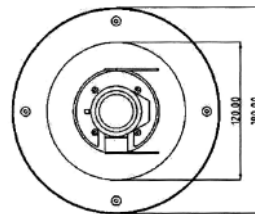

The Intensifier Series

* SIDE VIEW : HT-INTB1

* SIDE VIEW : HT-INTD3 & D4

* SIDE VIEW : HT-INTT5

* SIDE VIEW : HT-INTB2

* TOP VIEW : HT-INTD3 & D4

Specifications

Resolution	540 TV lines
Image Sensor	1/3" Sony Double Speed Super-HAD* CCD (410K pixels)
Minimum Illumination002 lux (Intensifier mode) .03 lux (shutter)
Total Pixels	811 (H) x 508 (V), 1/3" CCD
Effective Pixels	768 (H) x 494 (V), 1/3" CCD
Maximum Aperture Ratio	1:1.3 - 2.0
Lens Type	HT-INTB1 & HT-INTD3: DC varifocal auto iris 3mm-9mm HT-INTB2 & HT-INTD4: DC varifocal auto iris 5mm-50mm HT-INTT5 accepts "CS" type lenses
Scanning System	2:1 Interlace 525 lines / 60 Fields / 30 Frames
Synchronization	Internal / line lock selectable
Video Output	1.0 V(p-p) NTSC composite, 75Ω / BNC connector + video test port
Speco Light Compensation (SLC/WDR)	OFF / LOW / MIDDLE / HIGH
Gain Control	AGC-L, AGC-H, AGC-M OFF, selectable,
Electronic Shutter Speed	1/60 - 1/200,000 sec.
Intensifier	Built-in (selectable from 2x - 128x)
White Balance	ATW / AWC / MANUAL
S/N (Y signal)	50 dB (weight on)
Digital Noise Reduction	ON / LOW / MIDDLE / HIGH
Power Source	12 Volts DC and 24 Volts AC, internal isolation (Dual Voltage)
Motion Detection	4 adjustable zones
On-Screen Display (O.S.D.)	Built-in
Privacy Function	ON / OFF (4 programmable zones)
Operating Temperature	-20°F to +120°F
Operational Humidity	95% RH