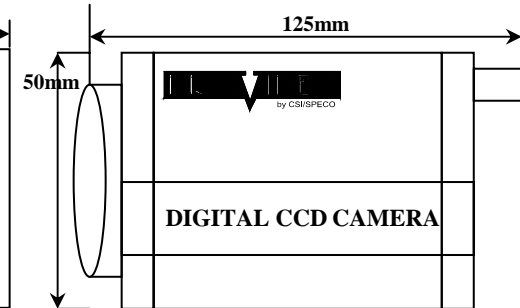

WARNING

TO REDUCE THE RISK OF FIRE OR ELECTRIC SHOCK, DO NOT EXPOSE THIS APPLIANCE TO WATER OR WET LOCATIONS.

MEMO

DIMENSION

FRONT

SIDE

BACK

GENERAL FEATURES

SPECIFICATIONS

ITEM	PVS-CAMC
Image Sensor	Varifocal Lens (3.5mm ~ 8mm)
Effective Pixels	512H × 492V (250K pixels)
Scanning System	525 Lines 2:1 Interlace
Scanning Frequency	15.734KHz(H), 59.94Hz(V)
Resolution	380TV – Lines
Shutter Speed	1/60 ~ 1/100,000 sec
S/N Ratio	More than 50dB (AGC off)
Sync. System	Internal
Min. Illumination	1.0LUX (F1.2)
White Balance	AWB
Video Output	VBS 1.0 Vp-p (75 ohm load)
Lens	C/CS MOUNT
Power Supply	DC 9V ~ 14V
Power Consumption	120mA (DC12V)
Operating Temp.	-10°C ~ +50°C
Operating Humidity	90% RH max.
Weight	Approx. 250g
Accessory	60ft cable , stand , wrench Option : PIR sensor