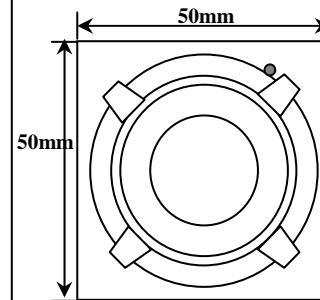

DIMENSION

FRONT