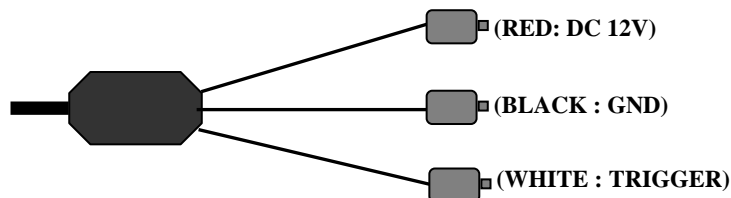

SENSOR CABLE CONFIGURATION

SPECIFICATIONS

ITEM	PVS-CAMC
Image Sensor	Varifocal Lens (3.5mm ~ 8mm)
Effective Pixels	512H × 492V (250K pixels)
Scanning System	525 Lines 2:1 Interlace
Scanning Frequency	15.734KHz(H), 59.94Hz(V)
Resolution	380TV – Lines
Shutter Speed	1/60 ~ 1/100,000 sec
S/N Ratio	More than 50dB (AGC off)
Sync. System	Internal
Min. Illumination	1.0LUX (F1.2)
White Balance	AWB
Video Output	VBS 1.0 Vp-p (75 ohm load)
Lens	C/CS MOUNT
Power Supply	DC 9V ~ 14V
Power Consumption	120mA (DC12V)
Operating Temp.	-10°C ~ +50°C
Operating Humidity	90% RH max.
Weight	Approx. 250g
Accessory	60ft cable , stand , wrench Option : PIR sensor

Always use discretion when installing video and or audio surveillance equipment especially when there is perceived privacy or an expectation of privacy. Inquire regarding federal, state and or local regulations applicable to the lawful installation of video and or audio recording or surveillance. Party consent may be required.