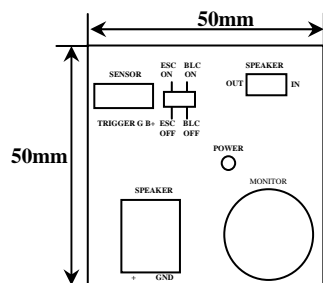

SPECIFICATIONS

- ESC ON/OFF
- BLC ON/OFF
- SPEAKER IN/OUT
- AUDIO
- SENSOR (TRIGGER,G,B+) FOR PIR