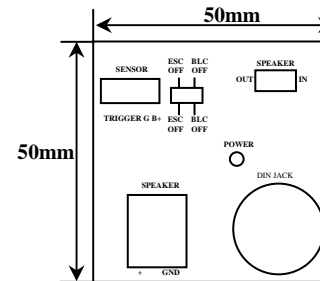

The exclamation point within an equilateral triangle is intended to alert the user to the presence of important operating and maintenance (servicing) instructions in the literature accompanying the appliance.

WARNING

TO REDUCE THE RISK OF FIRE OR ELECTRIC SHOCK, DO NOT EXPOSE THIS APPLIANCE TO WATER OR WET LOCATIONS.

MEMO

DIMENSION

FRONT

SIDE

BACK

GENERAL FEATURES

SPECIFICATIONS

ITEM	PVS-CAMC
Image Sensor	Varifocal Lens (3.5mm ~ 8mm)
Effective Pixels	512H × 492V (250K pixels)
Scanning System	525 Lines 2:1 Interlace
Scanning Frequency	15.734KHz(H), 59.94Hz(V)
Resolution	380TV – Lines
Shutter Speed	1/60 ~ 1/100,000 sec
S/N Ratio	More than 50dB (AGC off)
Sync. System	Internal
Min. Illumination	1.0LUX (F1.2)
White Balance	AWB
Video Output	VBS 1.0 Vp-p (75 ohm load)
Lens	C/CS MOUNT
Power Supply	DC 9V ~ 14V
Power Consumption	120mA (DC12V)
Operating Temp.	-10°C ~ +50°C
Operating Humidity	90% RH max.
Weight	Approx. 250g
Accessory	60ft cable , stand , wrench Option : PIR sensor