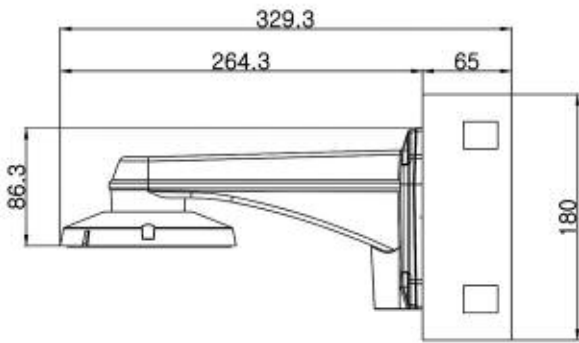

200 New Highway, Amityville, NY 11701 • Toll Free: 1-800-645-5516 • Fax: 631-957-9142 or 631-957-3880

[www.specotech.com](http://www.specotech.com)

MAIN BODY DIMENSIONS

CLGMT37X  
 CEILING TYPE DIMENSIONS

WMSD37X (included)  
 WALL MOUNT TYPE DIMENSIONS

POLMT37X  
 POLE MOUNT TYPE DIMENSIONS

CORMT37X  
 CORNER MOUNT TYPE DIMENSIONS