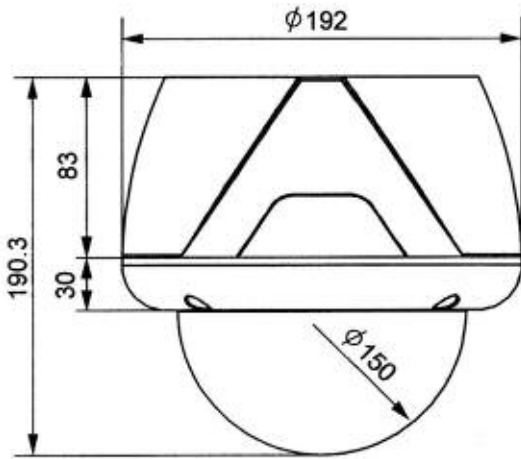

(Not compatible with 64 bit operating systems)

AGC	Off / Low / Middle / High / Manual
BLC	WDR / BLC / HLC / Off
SSNR	Low / Middle / High / Off
Privacy Zone	8 Masks, Spherical Coordinate
Stabilization	On / Off
Power Requirement	12V DC
Dimensions	7.56" H x 10.4" D (Ceiling Mount) 11.7" H x 10.9" D (Wall Mount)
Weight	7.05 lbs. (Ceiling Mount) / 8.4 lbs. (Wall Mount)

200 New Highway, Amityville, NY 11701 • Toll Free: 1-800-645-5516 • Fax: 631-957-9142 or 631-957-3880

[www.specotech.com](http://www.specotech.com)

MAIN BODY DIMENSIONS

CLGMT37X  
 CEILING TYPE DIMENSIONS

WMSD37X (included)  
 WALL MOUNT TYPE DIMENSIONS

POLMT37X  
 POLE MOUNT TYPE DIMENSIONS

CORMT37X  
 CORNER MOUNT TYPE DIMENSIONS