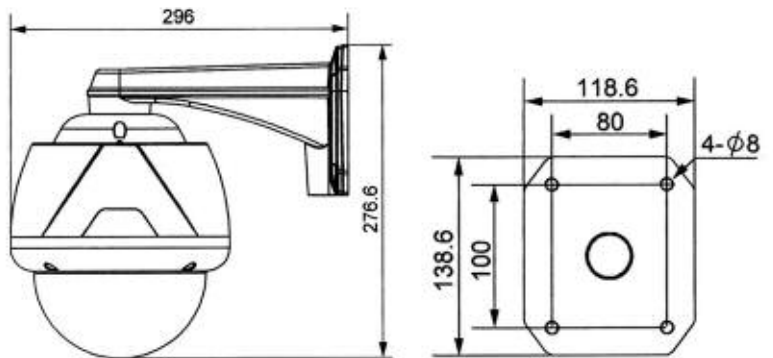

200 New Highway, Amityville, NY 11701 • Toll Free: 1-800-645-5516 • Fax: 631-957-9142 or 631-957-3880

[www.specotech.com](http://www.specotech.com)

MAIN BODY DIMENSIONS

CLGMT37X  
 CEILING TYPE DIMENSIONS

WMSD37X (included)  
 WALL MOUNT TYPE DIMENSIONS

POLMT37X  
 POLE MOUNT TYPE DIMENSIONS

CORMT37X  
 CORNER MOUNT TYPE DIMENSIONS