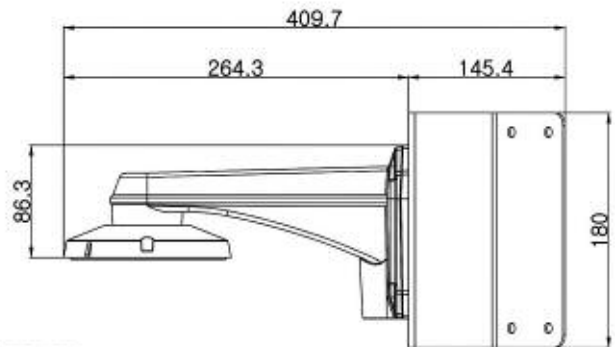

200 New Highway, Amityville, NY 11701 • Toll Free: 1-800-645-5516 • Fax: 631-957-9142 or 631-957-3880

[www.specotech.com](http://www.specotech.com)

MAIN BODY DIMENSIONS

CLGMT37X  
 CEILING TYPE DIMENSIONS

WMSD37X (included)  
 WALL MOUNT TYPE DIMENSIONS

POLMT37X  
 POLE MOUNT TYPE DIMENSIONS

CORMT37X  
 CORNER MOUNT TYPE DIMENSIONS