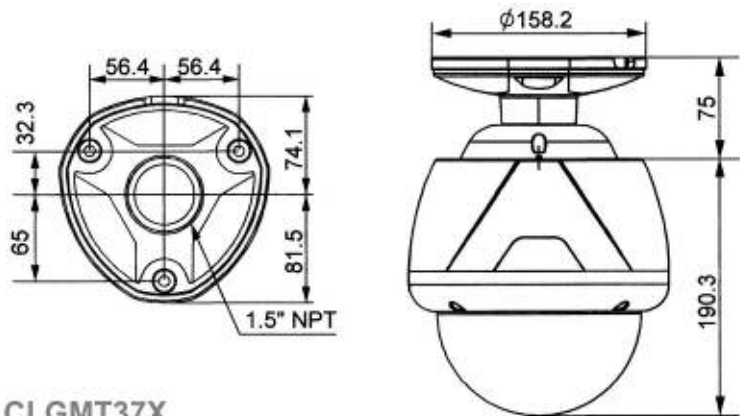

(Not compatible with 64 bit operating systems)

AGC	Off / Low / Middle / High / Manual
BLC	WDR / BLC / HLC / Off
SSNR	Low / Middle / High / Off
Privacy Zone	8 Masks, Spherical Coordinate
Stabilization	On / Off
Power Requirement	12V DC
Dimensions	7.56" H x 10.4" D (Ceiling Mount) 11.7" H x 10.9" D (Wall Mount)
Weight	7.05 lbs. (Ceiling Mount) / 8.4 lbs. (Wall Mount)

200 New Highway, Amityville, NY 11701 • Toll Free: 1-800-645-5516 • Fax: 631-957-9142 or 631-957-3880

[www.specotech.com](http://www.specotech.com)

MAIN BODY DIMENSIONS

CLGMT37X  
 CEILING TYPE DIMENSIONS

WMSD37X (included)  
 WALL MOUNT TYPE DIMENSIONS

POLMT37X  
 POLE MOUNT TYPE DIMENSIONS

CORMT37X  
 CORNER MOUNT TYPE DIMENSIONS