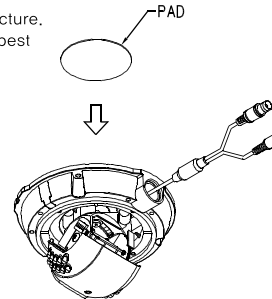

► DIMENSION

- *Optional wall mount #650WMT available
- *Optional ceiling mount #650CMT available

If the product is to be put out of operation definitively, take it to a local recycling plant for a disposal which is not harmful to the environment.

► INSTALLATION

1-1. CEILING MOUNT INSTALLATION

1-2 WALL MOUNT INSTALLATION

You can install it on the wall as seen in the picture.

1-4 INSTALLATION FOR WEATHERPROOF USE

1. After unscrewing the bolt at the side of the camera, pass the cables through the hole.
2. Stick the pad on the camera like the picture.
3. Use conduit or compression fitting for best results.

2. CAMERA DIRECTION ADJUSTMENT AND FIXING

When using the vari-focal lens, you can control the focus and zoom by turning the two knobs after pulling down the cover.

3. FINISHING INSTALLATION

*Replace the dome cover by tightening up the 6 screws.