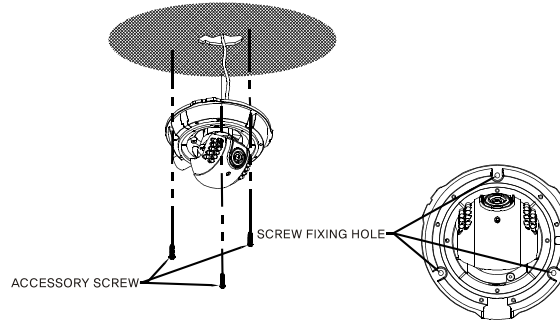

► DIMENSION

- *Optional wall mount #650WMT available
- *Optional ceiling mount #650CMT available

If the product is to be put out of operation definitively, take it to a local recycling plant for a disposal which is not harmful to the environment.

► INSTALLATION

1-1. CEILING MOUNT INSTALLATION

1-2 WALL MOUNT INSTALLATION

You can install it on the wall as seen in the picture.

1-4 INSTALLATION FOR WEATHERPROOF USE

1. After unscrewing the bolt at the side of the camera, pass the cables through the hole.
2. Stick the pad on the camera like the picture.
3. Use conduit or compression fitting for best results.