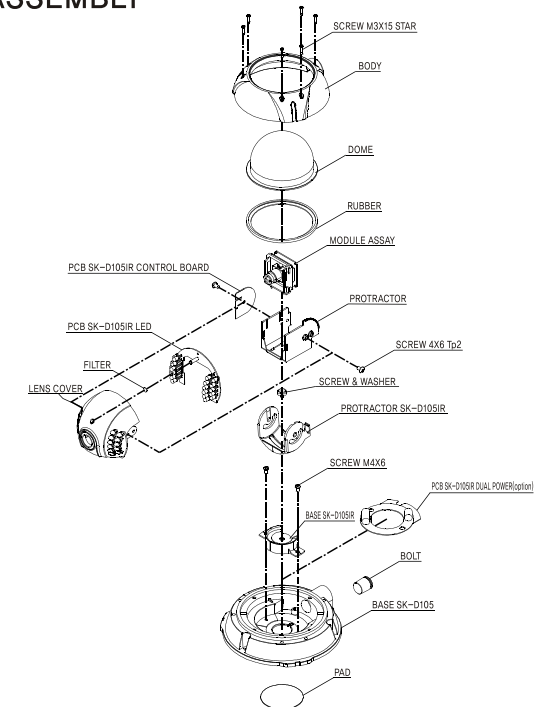

► INSTALLATION

1-1. CEILING MOUNT INSTALLATION

1-2 WALL MOUNT INSTALLATION

You can install it on the wall as seen in the picture.

1-4 INSTALLATION FOR WEATHERPROOF USE

1. After unscrewing the bolt at the side of the camera, pass the cables through the hole.
2. Stick the pad on the camera like the picture.
3. Use conduit or compression fitting for best results.

2. CAMERA DIRECTION ADJUSTMENT AND FIXING

When using the vari-focal lens, you can control the focus and zoom by turning the two knobs after pulling down the cover.

3. FINISHING INSTALLATION

*Replace the dome cover by tightening up the 6 screws.

► ASSEMBLY

► SPECIFICATION

• STANDARD RESOLUTION COLOR CAMERA

Model No	VL-650 Series
Image Sensor	1/3" COLOR SONY SUPER HAD CCD
Effective pixel	510(H) X 492(V) PIXEL
Cell Size	9.6 μ m(H) X 7.5 μ m(V)
Resolution	420 Lines
TV Type	NTSC
Sync. Type	Internal
Scanning System	2:1 Interlace
Video Output	1.0 Vp-p (Sync. Negative)
Gamma Characteristic	$\gamma = 0.45$ typ.
Min. Illumination	0 Lux(20M Range) : LED ON 1 Lux(F/1.2) : LED OFF
S/N Ratio	45dB or More (AGC OFF)
Gain Control	Automatic
Shutter	1/60 ~ 1/100,000 sec
AGC	ON/OFF
BLC	ON/OFF
Flickerless	ON/OFF
Mirror	ON/OFF
Test Illuminance Area	Average test illuminance by front view
Power Supply	12 Volts DC required
Consumption Current	Max.380mA
Reverse Polarity Protection	Yes
Lens	3.6mm board Lens or 4~9mm Vari-focal Auto Iris lens
Operation Temp	-20°F to 120°F