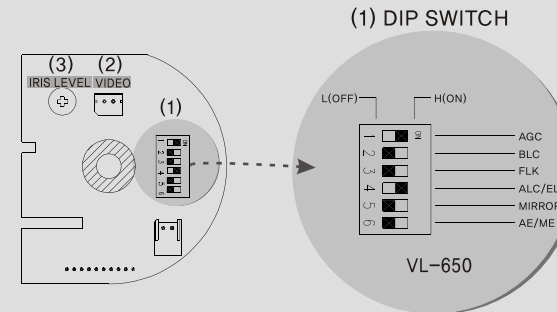

► INSTALLATION

1-1. CEILING MOUNT INSTALLATION

1-2 WALL MOUNT INSTALLATION

You can install it on the wall as seen in the picture.

1-4 INSTALLATION FOR WEATHERPROOF USE

1. After unscrewing the bolt at the side of the camera, pass the cables through the hole.
2. Stick the pad on the camera like the picture.
3. Use conduit or compression fitting for best results.

2. CAMERA DIRECTION ADJUSTMENT AND FIXING

When using the vari-focal lens, you can control the focus and zoom by turning the two knobs after pulling down the cover.

3. FINISHING INSTALLATION

*Replace the dome cover by tightening up the 6 screws.

► ASSEMBLY

► SPECIFICATION

• STANDARD RESOLUTION COLOR CAMERA

Model No	VL-650 Series
Image Sensor	1/3" COLOR SONY SUPER HAD CCD
Effective pixel	510(H) X 492(V) PIXEL
Cell Size	9.6 μ m(H) X 7.5 μ m(V)
Resolution	420 Lines
TV Type	NTSC
Sync. Type	Internal
Scanning System	2:1 Interlace
Video Output	1.0 Vp-p (Sync. Negative)
Gamma Characteristic	$\gamma = 0.45$ typ.
Min. Illumination	0 Lux(20M Range) : LED ON 1 Lux(F/1.2) : LED OFF
S/N Ratio	45dB or More (AGC OFF)
Gain Control	Automatic
Shutter	1/60 ~ 1/100,000 sec
AGC	ON/OFF
BLC	ON/OFF
Flickerless	ON/OFF
Mirror	ON/OFF
Test Illuminance Area	Average test illuminance by front view
Power Supply	12 Volts DC required
Consumption Current	Max.380mA
Reverse Polarity Protection	Yes
Lens	3.6mm board Lens or 4~9mm Vari-focal Auto Iris lens
Operation Temp	-20°F to 120°F

• SETUP FOR CAMERA FUNCTIONS

• Function setting combination

- (2) VIDEO : Plug your video test monitor in here
(3) IRIS LEVEL : DC Level control

• VL-650/HT-650

*Dip switch combination

	H(ON)	L(OFF)
AGC	High	Low
BLC	BLC ON	BLC OFF
FLK	Flickerless ON	Flickerless OFF
ALC/ELC	ALC	ELC
MIRROR	Mirror ON	Mirror OFF
AE/ME	ME	AE