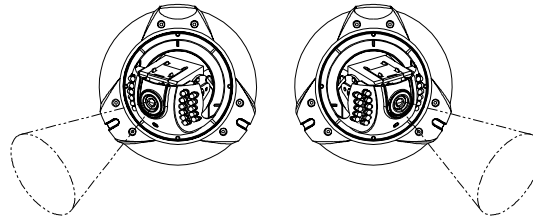

► DIMENSION

- *Optional wall mount #650WMT available
- *Optional ceiling mount #650CMT available

If the product is to be put out of operation definitively, take it to a local recycling plant for a disposal which is not harmful to the environment.

► INSTALLATION

1-1. CEILING MOUNT INSTALLATION

1-2 WALL MOUNT INSTALLATION

You can install it on the wall as seen in the picture.

1-4 INSTALLATION FOR WEATHERPROOF USE

1. After unscrewing the bolt at the side of the camera, pass the cables through the hole.
2. Stick the pad on the camera like the picture.
3. Use conduit or compression fitting for best results.

2. CAMERA DIRECTION ADJUSTMENT AND FIXING

When using the vari-focal lens, you can control the focus and zoom by turning the two knobs after pulling down the cover.

3. FINISHING INSTALLATION

*Replace the dome cover by tightening up the 6 screws.