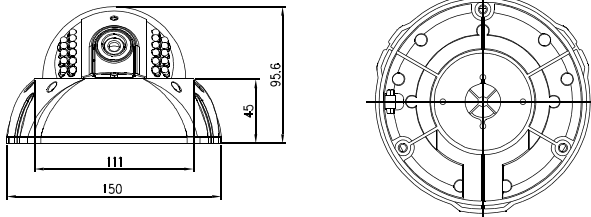

► DIMENSION

- *Optional wall mount #650WMT available
- *Optional ceiling mount #650CMT available

If the product is to be put out of operation definitively, take it to a local recycling plant for a disposal which is not harmful to the environment.

► ASSEMBLY

► SPECIFICATION

• STANDARD RESOLUTION COLOR CAMERA

Model No	VL-650 Series
Image Sensor	1/3" COLOR SONY SUPER HAD CCD
Effective pixel	510(H) X 492(V) PIXEL
Cell Size	9.6 μ m(H) X 7.5 μ m(V)
Resolution	420 Lines
TV Type	NTSC
Sync. Type	Internal
Scanning System	2:1 Interlace
Video Output	1.0 Vp-p (Sync. Negative)
Gamma Characteristic	$\gamma = 0.45$ typ.
Min. Illumination	0 Lux(20M Range) : LED ON 1 Lux(F/1.2) : LED OFF
S/N Ratio	45dB or More (AGC OFF)
Gain Control	Automatic
Shutter	1/60 ~ 1/100,000 sec
AGC	ON/OFF
BLC	ON/OFF
Flickerless	ON/OFF
Mirror	ON/OFF
Test Illuminance Area	Average test illuminance by front view
Power Supply	12 Volts DC required
Consumption Current	Max.380mA
Reverse Polarity Protection	Yes
Lens	3.6mm board Lens or 4~9mm Vari-focal Auto Iris lens
Operation Temp	-20°F to 120°F