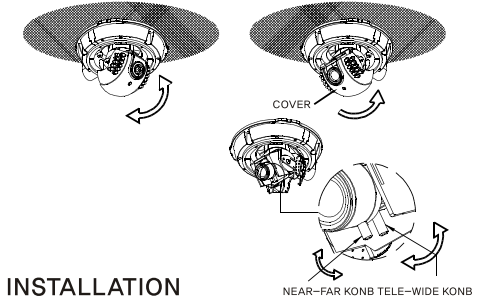

► INSTALLATION

1-1. CEILING MOUNT INSTALLATION

1-2 WALL MOUNT INSTALLATION

You can install it on the wall as seen in the picture.

1-4 INSTALLATION FOR WEATHERPROOF USE

1. After unscrewing the bolt at the side of the camera, pass the cables through the hole.
2. Stick the pad on the camera like the picture.
3. Use conduit or compression fitting for best results.

2. CAMERA DIRECTION ADJUSTMENT AND FIXING

When using the vari-focal lens, you can control the focus and zoom by turning the two knobs after pulling down the cover.

3. FINISHING INSTALLATION

*Replace the dome cover by tightening up the 6 screws.