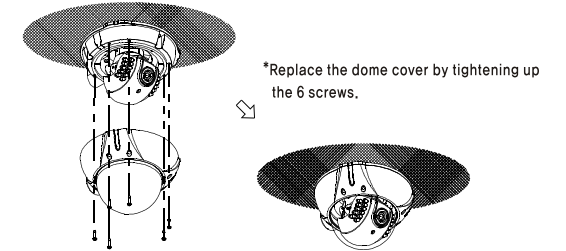

► INSTALLATION

1-1. CEILING MOUNT INSTALLATION

1-2 WALL MOUNT INSTALLATION

You can install it on the wall as seen in the picture.

1-4 INSTALLATION FOR WEATHERPROOF USE

1. After unscrewing the bolt at the side of the camera, pass the cables through the hole.
2. Stick the pad on the camera like the picture.
3. Use conduit or compression fitting for best results.

2. CAMERA DIRECTION ADJUSTMENT AND FIXING

When using the vari-focal lens, you can control the focus and zoom by turning the two knobs after pulling down the cover.

3. FINISHING INSTALLATION

*Replace the dome cover by tightening up the 6 screws.