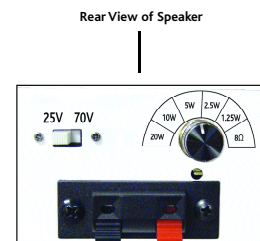

### SP-CT8/T

Speco Technologies' new ceiling tile speaker is the perfect solution for commercial sound applications that require speed of installation, aesthetics and superior sound performance.

With the SP-CT8/T, installation is lightning quick and easy requiring only the connecting of speaker wire to the unit's push button terminals, then selecting the proper wattage setting on the transformer dial and laying the speaker in an established drop-ceiling.

Countless time, and money, is saved by the efficient installation-friendly design of this speaker that eliminates the labor-intensive task of cutting mounting holes in ceiling tiles usually required for standard speaker installation.

### Specifications

Woofer	8" Polypropylene woofer with rubber surround
Tweeter	3/4" Mylar dome tweeter
Frequency Response	50Hz-20kHz
Max Power	30 Watts RMS/ 60 Watts Max
Sensitivity	90 +/- 3 dB
Impedance	8 ohms
Selector Switch	70/25 Volt
Transformer Settings	20, 10, 5, 2.5, 1.25 and 8 ohms
Dimensions	23 " W x 23 " H x 6" D
Weight	7.1 lbs.
Accessories	2' Drop-ceiling crossbar rail included