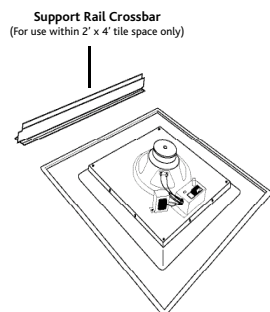

SP-CT8/T

Speco Technologies' new ceiling tile speaker is the perfect solution for commercial sound applications that require speed of installation, aesthetics and superior sound performance.

With the SP-CT8/T, installation is lightning quick and easy requiring only the connecting of speaker wire to the unit's push button terminals, then selecting the proper wattage setting on the transformer dial and laying the speaker in an established drop-ceiling.

Countless time, and money, is saved by the efficient installation-friendly design of this speaker that eliminates the labor-intensive task of cutting mounting holes in ceiling tiles usually required for standard speaker installation.

The speaker's smooth, vent-facade design blends in seamlessly with any commercial drop-ceiling environment and provides an ample gateway for wide sound dispersion. The visual design is matched by the high performance of the SP-CT8/T's flat frequency curve and wide response range.

Made of durable components and furnished complete with a support crossbar rail, the SP-CT8/T will provide countless years of reliability and sound performance.

Specifications

Woofer	8" Polypropylene woofer with rubber surround
Tweeter	3/4" Mylar dome tweeter
Frequency Response	50Hz-20kHz
Max Power	30 Watts RMS/ 60 Watts Max
Sensitivity	90 +/- 3 dB
Impedance	8 ohms
Selector Switch	70/25 Volt
Transformer Settings	20, 10, 5, 2.5, 1.25 and 8 ohms
Dimensions	23 " W x 23 " H x 6" D
Weight	7.1 lbs.
Accessories	2' Drop-ceiling crossbar rail included

Specifications subject to change

For more information contact us at:

Speco Technologies 200 New Highway, Amityville, NY 11701 Web: www.specotech.com
Toll Free: 1-800-645-5516 In Metro NY: 631-957-8700 Fax: 631-957-9142 or 631-957-3880