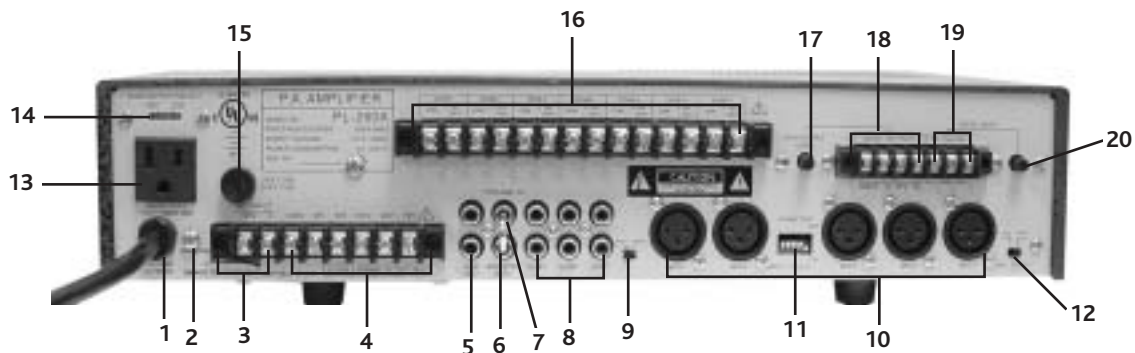

### Specifications

- 260 Watts RMS
- Seven 70 or 25 Volt Zone Outputs
- Exterior 70/25 Switch Selector
- 24 Volt Input for Emergency Back Up Power!
- 5 XLR MIC Connector Inputs w/ Individual Phantom Power Switches
- 3 Auxiliary Inputs
- Pre-Amp Input/Booster Output
- Additional Auxiliary Output
- 4/8/16-Ohm Output Feature
- MIC Override Function
- Music on Hold Feature
- 1 Telephone Paging Input (0.1-1V 600 ohms)
- AC 117V/60Hz
- Seven Zone On/Off Selectors on Face Plate
- Separate Bass and Treble Controls
- 3.5"H x 16.9"W x 11.6"D
- CSA & UL Listed