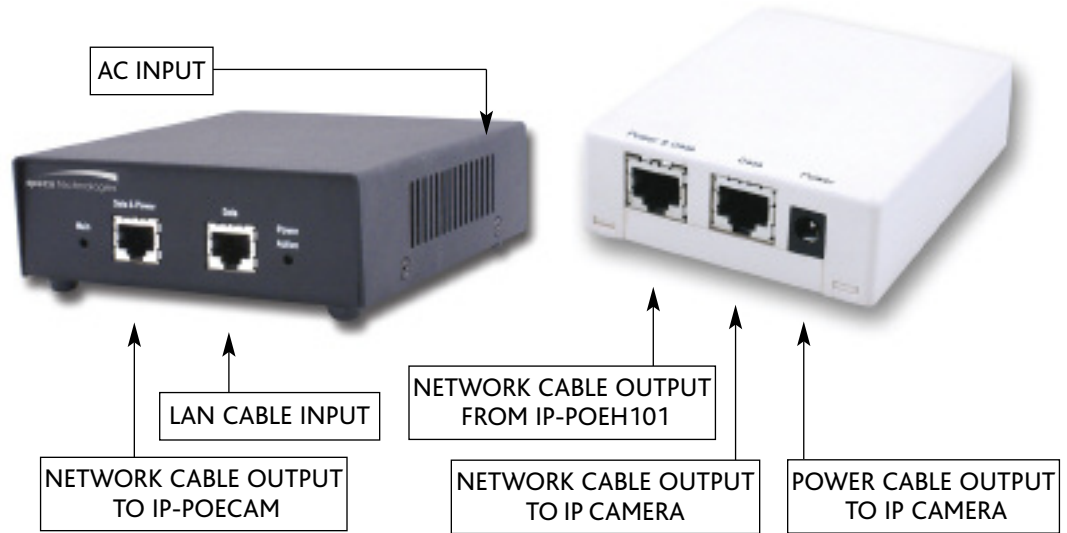

speco technologies®

Power Over Ethernet
IP-POEH101

IP-POECAM

- Power any Speco Technologies IP Camera from up to 330 feet away over network cabling
- Does not limit camera performance or features
- Eliminates the need for local camera power

IP-POEH101

Features:

- IEEE 802.3af fully compliant
- Powered device (PD) detection and classification
- In-rush current limit
- Over-current and over-temperature protection
- Power good and fault status indication
- Auto-restart fault management
- Easy and simple installation
- Detection collision avoidance
- Surge protector for powered pair

Specifications:

- Data rate: up to 100Mbps
- Pinout: 4/5(+), 7/8(-)
- Output voltage: 48V DC
- User port power: 15.4W min. (up to 23W)
- AC input voltage: 85-264V AC
- AC Frequency: 50/60Hz
- AC to DC conversion: S.M.P.S.
- Dimensions: 4.56" L x 1.5" H x 5.51" D

IP-POECAM

Features:

- IEEE 802.3af fully compliant

Specifications:

- No. of ports: 1 input/1 data output/power output
- Data rate: up to 100Mbps
- Pinout: 4/5(+), 7/8(-) & 1/2(+), 3/6(-) 4/5(-), 7/8(+) & 1/2(-), 3/6(+) (option)
- Input voltage: -36 to -57DC
- Withstand voltage: 0 to -57DC
- Input average power: 12.95W max.
- Output max. power: 10W
- Output voltage: 12V DC
- Max output current: 0.9A @ 12V DC
- Inrush current limit: 400mA
- Output ripple & noise: Vp-p=100mV (3.3V, 5V, @20 Mhz) Vp-p=150mV (12V, 15V, @20 Mhz)
- Dimensions: 3" L x 3.78" H x 1.03" D