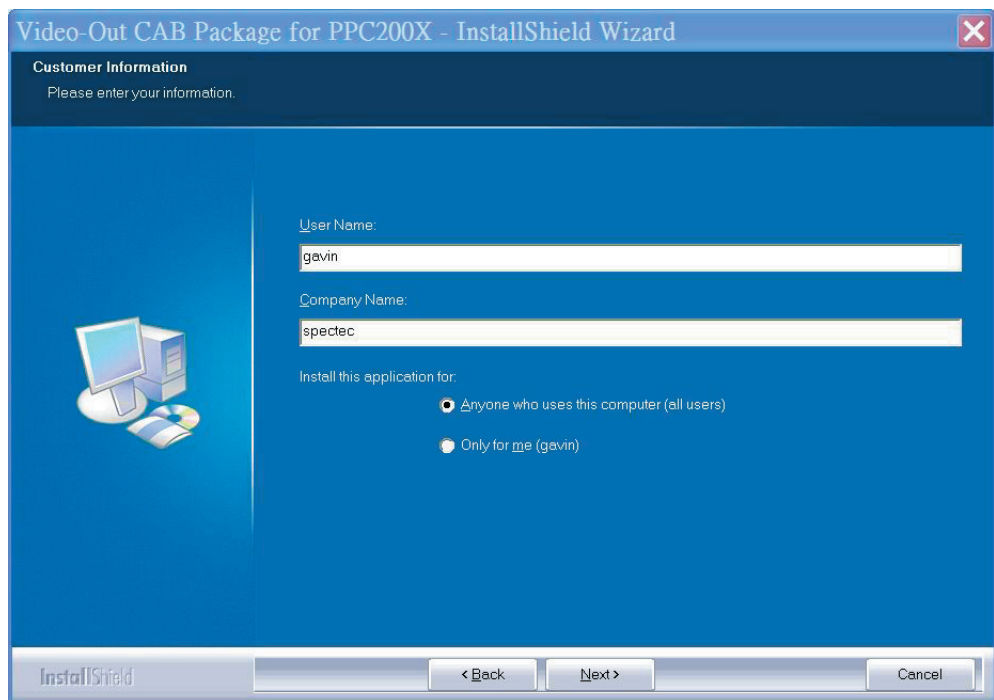

<Enter user information then click **Next**