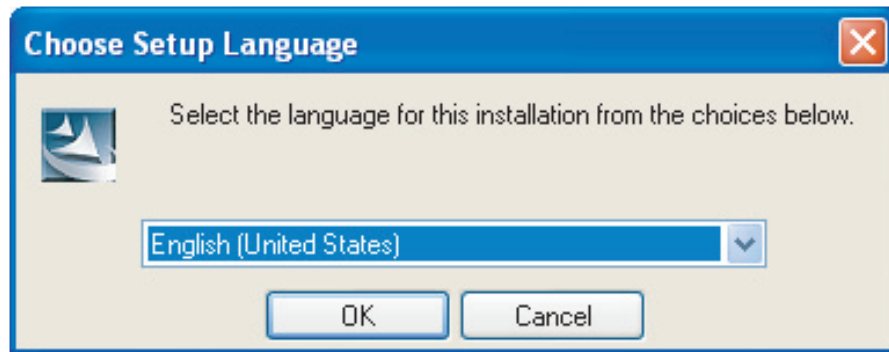

■ How to add a new printer for make JPEG file

<Click the JPEG Transfer Method item
(*Note : To install Acrobat software for browse specs)

■ Install driver for PPC2002 / 2003 OS

<Click "Pocket PC 2002 / 2003"

<Choose the desired Language, then click **OK**

<Click **Next**

<Enter user information then click **Next**

<Choose Setup type, then click **Next**

<The driver package will be installed automatically.

<Click **Yes** to proceed with installation. Click **OK** to finish installation.