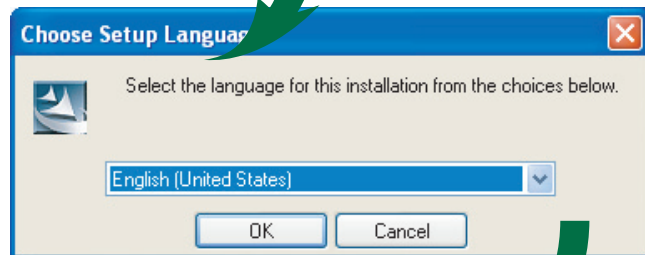

<Choose the desired Language, then click **OK**

<Click **Next**

<Enter user information then click **Next**

<Choose Setup type, then click **Next**

<The driver package will be installed automatically.

<Click **Yes** to proceed with installation. Click **OK** to finish installation.

<Click Finish to complete the driver package installation process.

(*Note : Pls. reset the device to complete install Process)

■ Install driver for WM5.0 OS

<Click **Window Mobile 5.0** item

<Choose the desired Language, then click **OK**

<Click **Next**

<Enter user information then click **Next**

<Choose Setup type, then click **Next**

<The driver package will be installed automatically.

<Click **Yes** to proceed with installation. Click **OK** to finish installation.