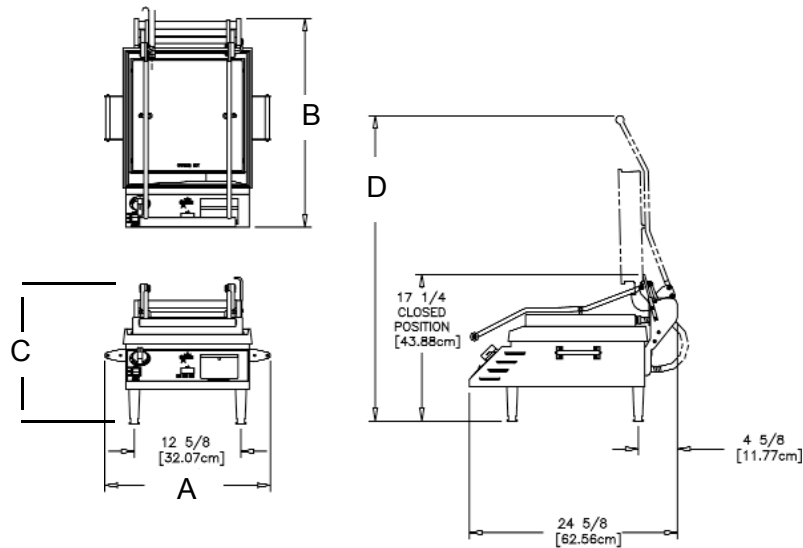

Quality Construction:

The rugged body is constructed of 18 gauge stainless steel. The grill is supplied with grease trough and stainless steel grease drawer. The counter balance mechanism is constructed from hardened aluminum. The 6 foot lead-in cord has a special covering that is resistant to water and oil and the wires are protected by metallic braiding. Cord comes complete with plug (see typical specifications).

Warranty:

Two-sided grill is covered by Star's one year parts and labor warranty.

Model GR14C

PRO-MAX® SMOOTH TWO-SIDED CHROME GRILL Model GR14C

14" SANDWICH GRILL
WITH 4" LEGS

Model and Specifications

Model No.	Grid Surface	(A) Width Inches (cm)	(B) Depth Inches (cm)	(C) Closed Inches (cm)	(D) Open Inches (cm)	Voltage	Wattage	Amps	NEMA Plug	Approximate Weight	
										Shipping lbs. (kg)	Installed lbs. (kg)
GR14C	Chrome	16 (40.6)	23-1/8 (58.7)	17-1/4 (43.8)	34-5/8 (88.0)	208/240V	2700/3600	13/15	6-20P	101 (45.9)	90 (40.9)

Typical Specifications

Two-sided grill is constructed with a stainless steel body and smooth chrome plated plates. Designed with electric controls for precise temperature control and digital timer for select menu items. A counter balance hinge mechanism provides easy operation of both top platens. Grilling height between platens is up to 3" with counter balance system providing 3-4 pounds of pressure to the cooking product placed on bottom platen. Metal sheathed tubular elements and adjustable non-skid feet are standard. Unit has six foot power cord with NEMA plug. Units approved with UL, UL Sanitation or UL Canada Standards. Printed in the U.S.A.