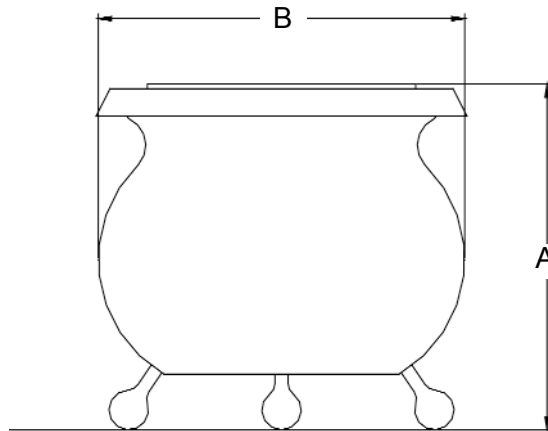

Quality Construction:

Star's 7 and 11 quart soup kettles feature a spun aluminum heat well. Nichrome low watt density band elements, adjustable infinite control with stainless steel bowl and three position hinged lid. A 4' lead in cord and NEMA 5-15P come standard.

S139/0068

SOUP KETTLES Models 7C-B & 11C-B

Specifications

Model No.	Description	Dimensions		Voltage	NEMA	Watts	Approximate Weight	
		(A) Height Inches (cm)	(B) Dia. Inches (cm)				Shipping lbs. (kg)	Installed lbs (kg)
7C-B	Cooker w/s.s. bowl & hinged lid - black 7 Quart (6.6 liter)	13" (33)	14" (35.6)	120 240*	5-15 CEE7-7	1000 1000	21 (9.5)	19 (8.6)
11C-B	Cooker w/s.s. bowl & hinged lid - black 11 Quart (10.4 liter)	13" (33)	14" (35.6)	120 240*	5-15 CEE7-7	1000 1000	21 (9.5)	19 (8.6)

*International only

Typical Specifications

Soup kettles are constructed of spun aluminum and are available in 7 and 11 quart sizes. These units feature spun aluminum heat well, nichrome wire low watt density band elements, adjustable infinite control, and a warming light which indicates that water level or temperature setting should be checked. Kettle comes complete with stainless steel inset bowl, 3-position hinge assembly, NSF approved notched stainless steel lid, lead-in cord and plug. Soup kettles are approved by Underwriters Laboratories and listed with the National Sanitation Foundation. Printed in the U.S.A.