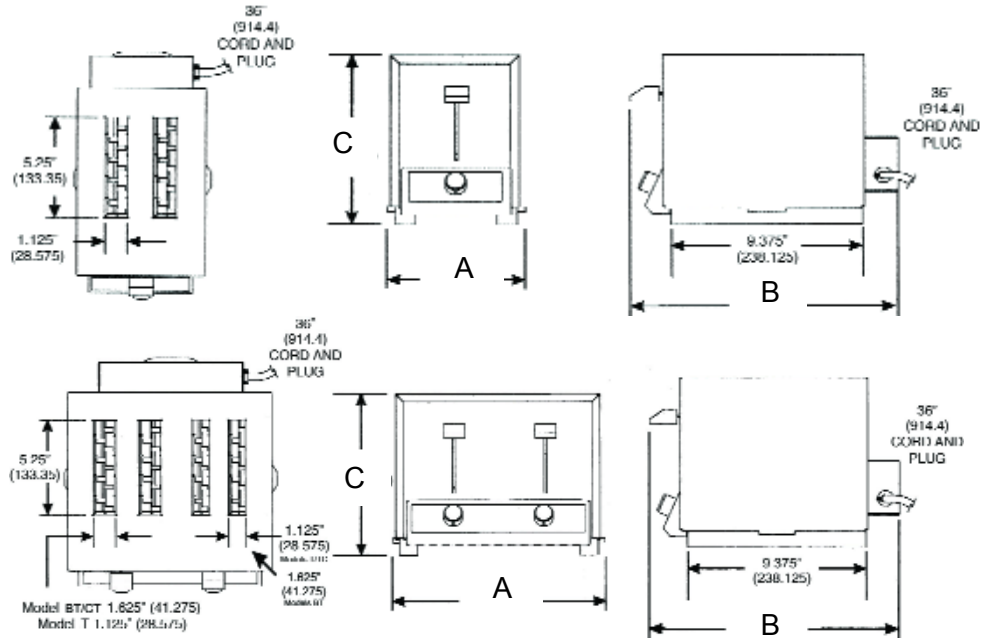

H310/0098

Holman® 2 & 4 Slice Pop-Up Toasters

Star Manufacturing International, Inc.

Holman® 2 & 4 Slice Pop-Up Toasters

HOLMAN® 2 & 4 SLICE POP-UP TOASTERS

Models T2, T4, BT4, CT4

Model Specifications

Model No.	Description	Dimensions			NEMA	Voltage	Wattage	Amps	Approximate Weight	
		A Width Inches (cm)	B Depth Inches (cm)	C Height Inches (cm)					Shipping lbs. (kg)	Installed lbs. (kg)
T2	Two Slot Toaster	6-5/8 (16.8)	13-3/8 (34)	9-3/16 (23.3)	5-15P 6-15P	120 208/240	1,100 1,000/1,300	9.0 4.8/5.4	12.3 (5.6)	9.0 (4.1)
T4	Four Slot Toaster	11-7/16 (29.1)	13-3/8 (34)	9-3/16 (23.3)	5-20P* 6-15P 6-20P	120 208/240 208V	2,200 2,000/2,600 2,600	18.3 9.6/10.8 12.5	21 (9.5)	16.5 (7.5)
BT4	Four Slot Toaster	11-7/16 (29.1)	13-3/8 (34)	9-3/16 (23.3)	5-20P 6-15P	120 208/240	1,800 1,400/1,800	15.0 6.7/7.5	21 (9.5)	16.5 (7.5)
CT4	Four Slot Combo Toaster	11-7/16 (29.1)	13-3/8 (34)	9-3/16 (23.3)	5-20P* 6-15P	120 208/240	2,000 1,700/2,200	16.6 9.2	21 (9.5)	16.5 (7.5)

*Not approved for Canada

Typical Specifications

Holman's Pop-Up Toasters have a polished stainless steel body with 2 or 4 slot openings from 1-1/8" wide and 5-1/4" long. A large removable crumb tray is standard. Toasters have an adjustable color control knob coupled with a voltage and temperature compensating electronic control for each bank of 2 slot openings. Insulated ceramic etched foil heaters installed on both sides of chamber (one side for bagel toasters). Toasters come complete with a 3 foot lead in cord with molded plug (NEMA #5-15P on 2 slot 120V, 5-20P on 4 slot 120V, 6-15P on T4, BT4 and CT4 208/240 and 6-20P on T4 208V). Toasters have been tested by ETL in accordance to UL and CSA standards. ETL listed to NSF standard 4. Printed in the U.S.A.