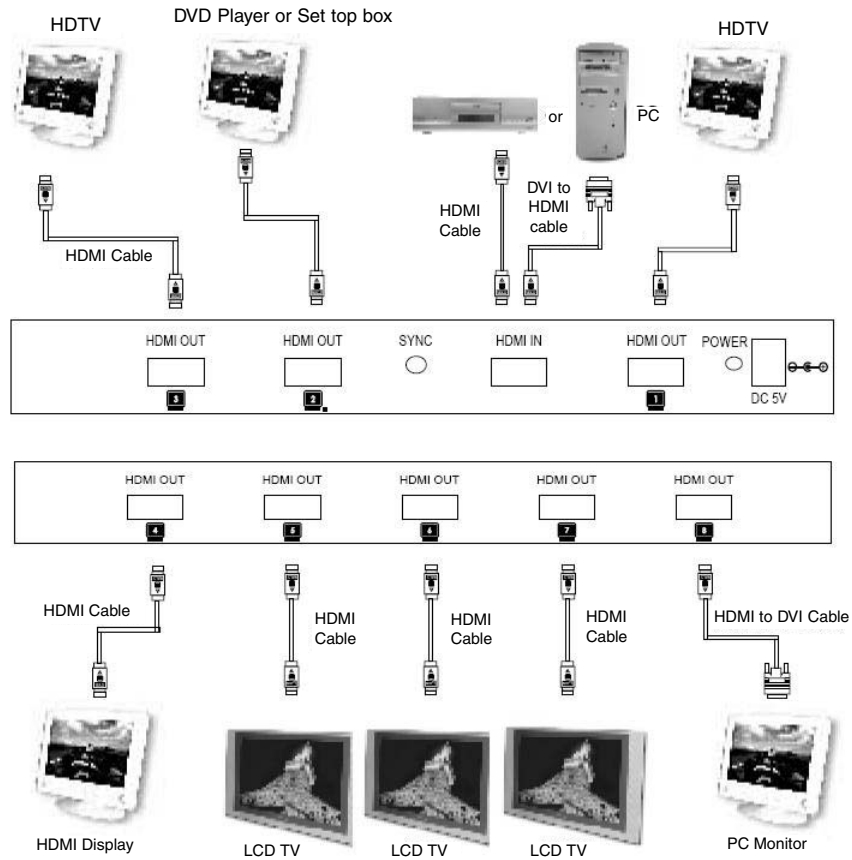

Connection and Installation - ST128HDMI