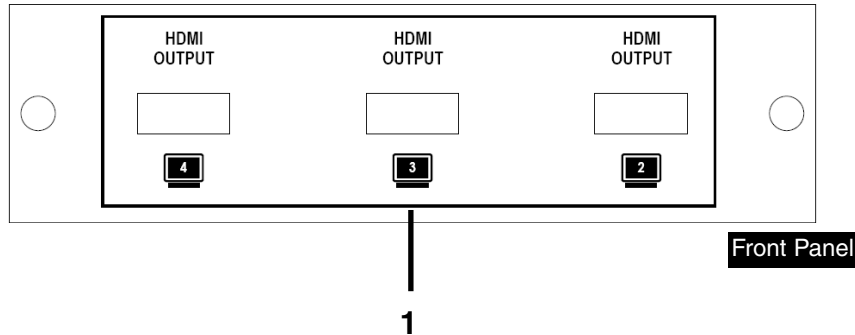

1. **HDMI Outputs 2/3/4**: Connect each of these output ports to the HDMI input of an HDMI display