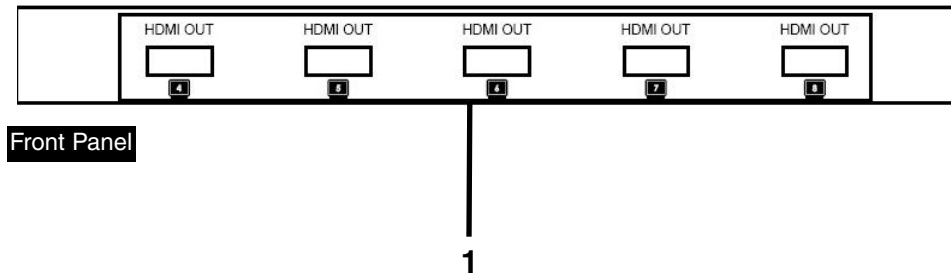

1. **HDMI Outputs 2/3/4**: Connect each of these output ports to the HDMI input of an HDMI display

## Operation Controls and Functions - ST128HDMI

1. **HDMI Output 1, 2, 3:** Connect to the HDMI input of your displays
2. **HDMI Input:** Connect to the HDMI or DVI output of your source equipment such as DVD player or set-top box.
3. **Sync Led:** The LED will illuminate when the HDMI source signal is connected to the input.
4. **Power Input:** Plug the supplied 5VDC power supply into the unit. The LED will illuminate when connected.