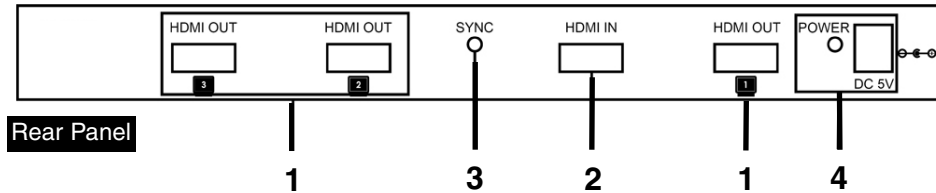

Operation Controls and Functions - ST128HDMI

1. **HDMI Output 1, 2, 3:** Connect to the HDMI input of your displays
2. **HDMI Input:** Connect to the HDMI or DVI output of your source equipment such as DVD player or set-top box.
3. **Sync Led:** The LED will illuminate when the HDMI source signal is connected to the input.
4. **Power Input:** Plug the supplied 5VDC power supply into the unit. The LED will illuminate when connected.