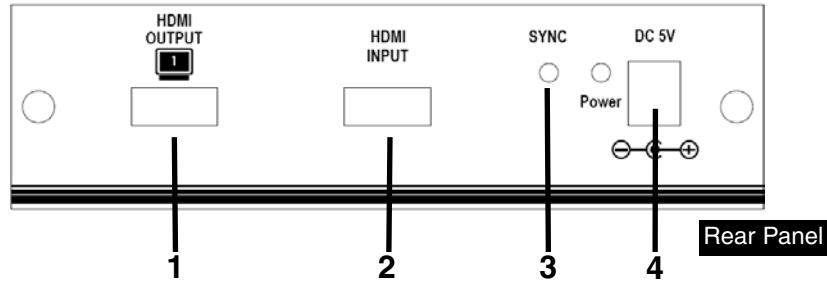

Operation Controls and Functions - ST124HDMI

1. **HDMI Output 1** : Connect to the HDMI input of your first display.
2. **HDMI Input**: Connect to the HDMI or DVI output of your source equipment such as DVD player or set-top box.
3. **Sync Led**: The LED will illuminate when the HDMI source signal is connected to the input.
4. **Power Input**: Plug the supplied 5VDC power supply into the unit. The LED will illuminate when connected.