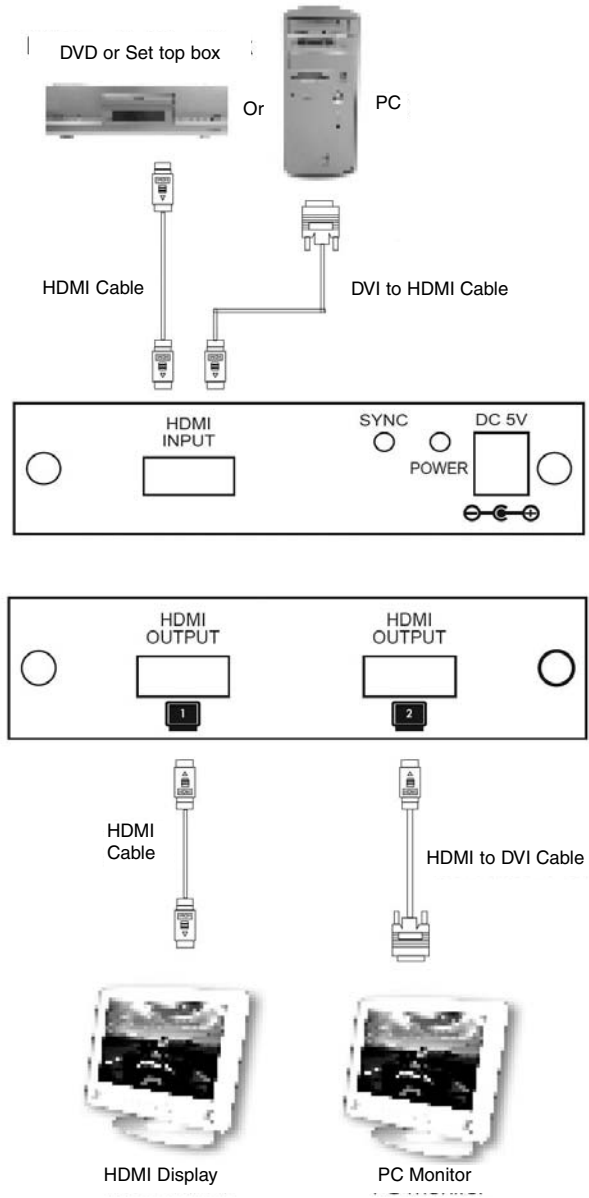

Connection and Installation - ST122HDMI