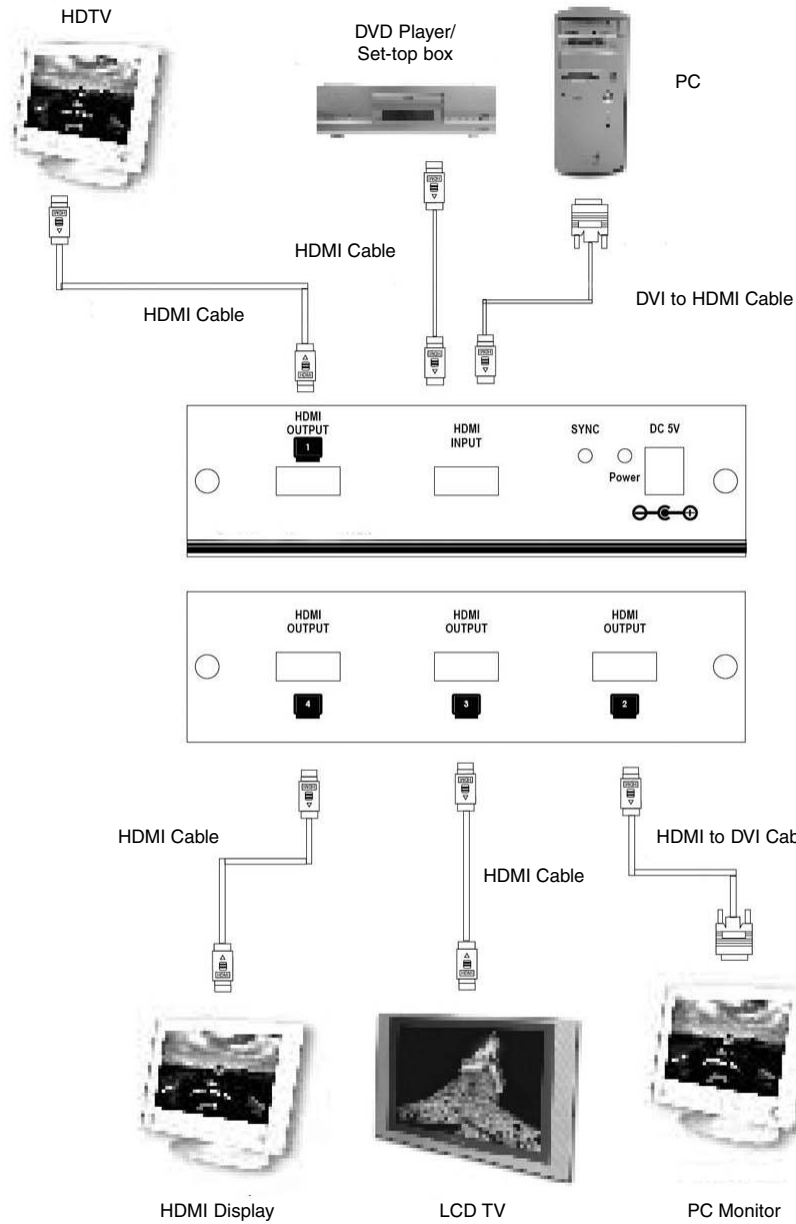

1. **HDMI Output(s) 1 & 2** : Connect each of these output ports to the HDMI input of an HDMI display.

## Operation Controls and Functions - ST124HDMI

1. **HDMI Output 1** : Connect to the HDMI input of your first display.
2. **HDMI Input**: Connect to the HDMI or DVI output of your source equipment such as DVD player or set-top box.
3. **Sync Led**: The LED will illuminate when the HDMI source signal is connected to the input.
4. **Power Input**: Plug the supplied 5VDC power supply into the unit. The LED will illuminate when connected.

1. **HDMI Outputs 2/3/4**: Connect each of these output ports to the HDMI input of an HDMI display

## Operation Controls and Functions - ST128HDMI

1. **HDMI Output 1, 2, 3:** Connect to the HDMI input of your displays
2. **HDMI Input:** Connect to the HDMI or DVI output of your source equipment such as DVD player or set-top box.
3. **Sync Led:** The LED will illuminate when the HDMI source signal is connected to the input.
4. **Power Input:** Plug the supplied 5VDC power supply into the unit. The LED will illuminate when connected.