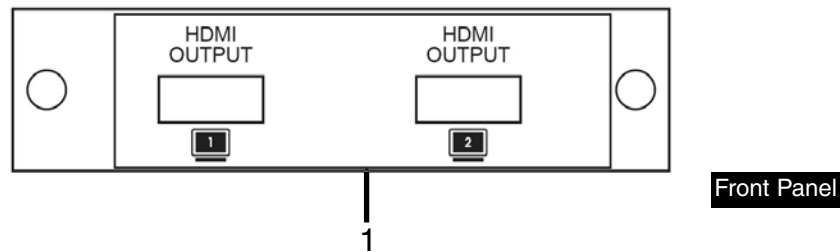

## Operation Controls and Functions - ST122HDMI

1. HDMI input: Connect to the HDMI or DVI output of your source equipment (i.e. DVD player or set-top-box)
2. Sync LED: The LED will illuminate when the HDMI source signal is connected to the input.
3. Power Input: Plug the supplied 5VDC power supply into the unit. The LED will illuminate when connected.