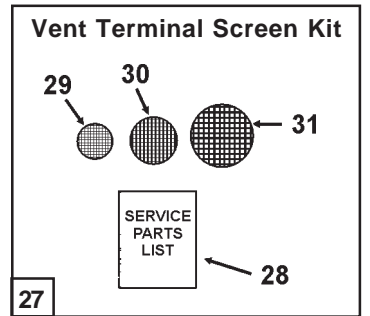

RESIDENTIAL GAS SERVICE PARTS LIST

MODELS:
GS6 40, 50 YRVIT, HRVIT
Series 100, 101

State Water Heater Parts Fulfillment
125 Southeast Parkway • Franklin, TN 37068
www.statewaterheaters.com • 1-800-821-2017