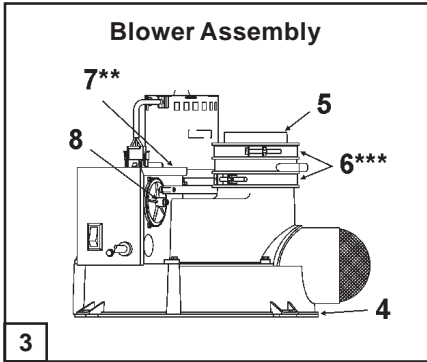

RESIDENTIAL GAS SERVICE PARTS LIST

MODELS:
GS6 40, 50 YRVIT, HRVIT
Series 100, 101

State Water Heater Parts Fulfillment
125 Southeast Parkway • Franklin, TN 37068
www.statewaterheaters.com • 1-800-821-2017