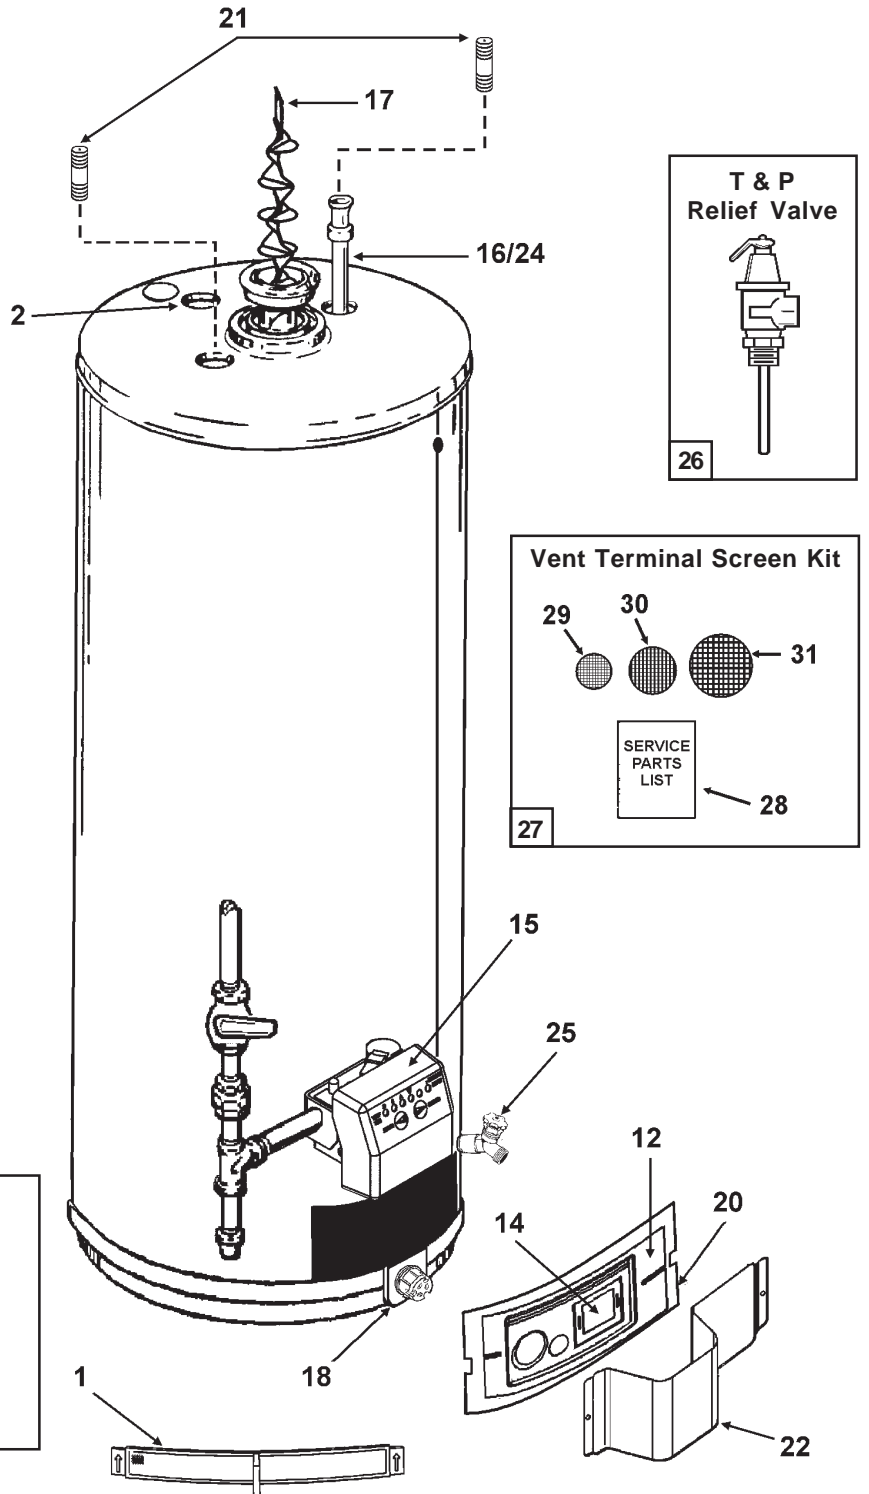

RESIDENTIAL GAS SERVICE PARTS LIST

MODELS:
GS6 40, 50 YRVIT, HRVIT
Series 100, 101

State Water Heater Parts Fulfillment
125 Southeast Parkway • Franklin, TN 37068
www.statewaterheaters.com • 1-800-821-2017