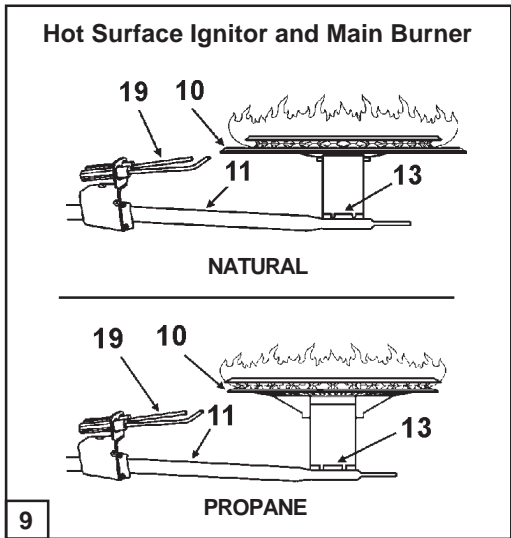

RESIDENTIAL GAS SERVICE PARTS LIST

MODELS:
GS6 40, 50 YRVIT, HRVIT
Series 100, 101

State Water Heater Parts Fulfillment
125 Southeast Parkway • Franklin, TN 37068
www.statewaterheaters.com • 1-800-821-2017