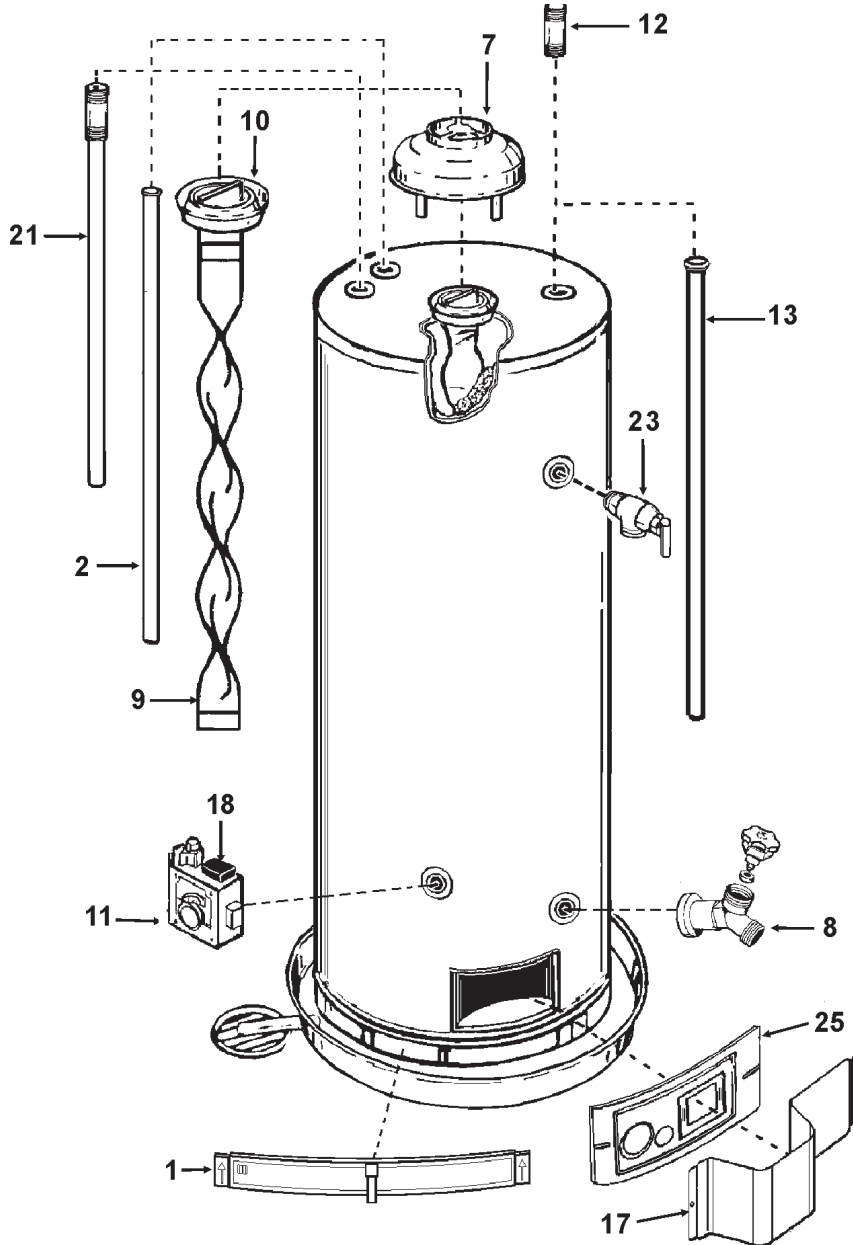

RESIDENTIAL WATER HEATER PARTS LIST
MODELS: GPX-40 HXRS/YXRS
GPX-40,50 HXRT/YXRT
PREMIER

Item	Description	GPX-40 YXRS/HXRS	GPX-40 YXRT/HXRT	GPX-50 YXRT/HXRT
1	Air Intake Screen	183159-000	183159-000	183159-000
2	Anode Rod	183523-036	183523-033	183523-042
3	Burner Assembly - Natural Gas - YXRS Only	183222-044	-----	-----
3	Burner Assembly - Propane Gas - HXRS Only	183222-045	-----	-----
3	Burner Assembly - Natural Gas - YXRT Only	-----	183222-040	183222-042
3	Burner Assembly - Propane Gas - HXRT Only	-----	183222-041	183222-043
4	Burner Head with Door Insulation	183504-000	183504-000	183504-000
5	Burner Orifice with Door Insulation - Natural Gas - YXRS Only	181508-033	-----	-----
5	Burner Orifice with Door Insulation - Propane Gas - HXRS Only	181791-052	-----	-----
5	Burner Orifice with Door Insulation - Natural Gas - YXRT Only	-----	181508-033	181508-033
5	Burner Orifice with Door Insulation - Propane Gas - HXRT Only	-----	181791-052	181791-052
6	Burner Tube w/Rubber Boot & Door Insulation - Natural Gas - YXRS Only	184104-001	-----	-----
6	Burner Tube w/Rubber Boot & Door Insulation - Propane Gas - HXRS Only	184105-001	-----	-----
6	Burner Tube w/Rubber Boot & Door Insulation - Natural Gas - YXRT Only	-----	184104-000	184104-001
6	Burner Tube w/Rubber Boot & Door Insulation - Propane Gas - HXRT Only	-----	184105-000	184105-001
7	Draft Hood	184003-000	184003-000	184003-000
8	Drain Valve - Brass	026273-007	026273-007	026273-007
9	Flue Baffle Assembly	184370-000	184015-013	184015-014
10	Flue Restrictor	010200560	035405-000	184240-000
11	Gas Control Valve - Natural Gas - YXRS Only	182791-005	-----	-----
11	Gas Control Valve - Propane Gas - HXRS Only	182792-001	-----	-----
11	Gas Control Valve - Natural Gas - YXRT Only	-----	182791-005	182791-005
11	Gas Control Valve - Propane Gas - HXRT Only	-----	182792-001	182792-001
12	Heat Trap Assembly	184792-003	184792-003	184792-003
13	Inlet Tube Assembly	183901-044	183901-044	183901-044
14	Inner Door Gasket	183162-000	183162-000	183162-000
15	Inner Door with Door Insulation	183425-000	183425-001	183425-000
16*	Instruction Manual	184165-002	184165-002	184165-002
17	Outer Door	183787-001	183787-001	183787-001
18	Piezo Igniter Assembly	183798-000	183798-000	183798-000
19	Pilot Assembly w/Grommet & Door Insulation - Natural Gas - YXRS Only	183824-150	-----	-----
19	Pilot Assembly w/Grommet & Door Insulation - Propane Gas - HXRS Only	183824-202	-----	-----
19	Pilot Assembly w/Grommet & Door Insulation - Natural Gas - YXRT Only	-----	183824-160	183824-160
19	Pilot Assembly w/Grommet & Door Insulation - Propane Gas - HXRT Only	-----	183824-202	183824-202
20*	Pipe Insulation	181639-003	181639-003	181639-003
21	Secondary Anode with Heat Trap (optional)	184634-114	184634-114	184634-114
22*	Temperature-Pressure Relief Valve Insulation	183256-000	183256-000	183256-000
23	Temperature-Pressure Relief Valve	043151-000	043151-000	043151-000
24	Thermostat Shield (Optional)	191259-001	191259-001	191259-001
25	Viewport Assembly	184470-000	184470-000	184470-000
26	20" Dia. Aluminum Drain Pan w/Side Drain (optional)	23912-A	23912-A	23912-A
26	22" Dia. Aluminum Drain Pan w/Side Drain (optional)	23913-A	23913-A	23913-A
26	28" Dia. Aluminum Drain Pan w/Side Drain (optional)	23914-A	23914-A	23914-A