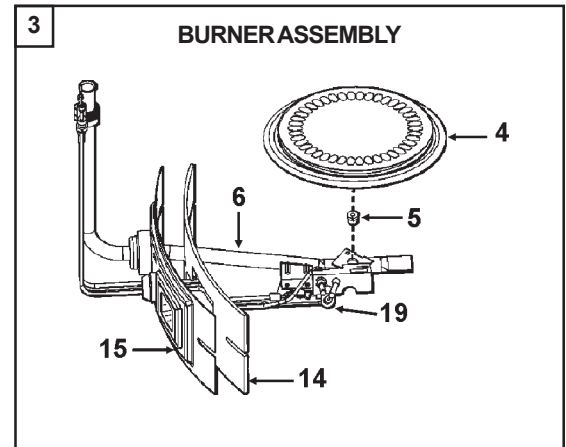

RESIDENTIAL WATER HEATER PARTS LIST
MODELS: GPX-40 HXRS/YXRS
GPX-40,50 HXRT/YXRT
PREMIER

Item	Description	GPX-40 YXRS/HXRS	GPX-40 YXRT/HXRT	GPX-50 YXRT/HXRT
1	Air Intake Screen	183159-000	183159-000	183159-000
2	Anode Rod	183523-036	183523-033	183523-042
3	Burner Assembly - Natural Gas - YXRS Only	183222-044	-----	-----
3	Burner Assembly - Propane Gas - HXRS Only	183222-045	-----	-----
3	Burner Assembly - Natural Gas - YXRT Only	-----	183222-040	183222-042
3	Burner Assembly - Propane Gas - HXRT Only	-----	183222-041	183222-043
4	Burner Head with Door Insulation	183504-000	183504-000	183504-000
5	Burner Orifice with Door Insulation - Natural Gas - YXRS Only	181508-033	-----	-----
5	Burner Orifice with Door Insulation - Propane Gas - HXRS Only	181791-052	-----	-----
5	Burner Orifice with Door Insulation - Natural Gas - YXRT Only	-----	181508-033	181508-033
5	Burner Orifice with Door Insulation - Propane Gas - HXRT Only	-----	181791-052	181791-052
6	Burner Tube w/Rubber Boot & Door Insulation - Natural Gas - YXRS Only	184104-001	-----	-----
6	Burner Tube w/Rubber Boot & Door Insulation - Propane Gas - HXRS Only	184105-001	-----	-----
6	Burner Tube w/Rubber Boot & Door Insulation - Natural Gas - YXRT Only	-----	184104-000	184104-001
6	Burner Tube w/Rubber Boot & Door Insulation - Propane Gas - HXRT Only	-----	184105-000	184105-001
7	Draft Hood	184003-000	184003-000	184003-000
8	Drain Valve - Brass	026273-007	026273-007	026273-007
9	Flue Baffle Assembly	184370-000	184015-013	184015-014
10	Flue Restrictor	010200560	035405-000	184240-000
11	Gas Control Valve - Natural Gas - YXRS Only	182791-005	-----	-----
11	Gas Control Valve - Propane Gas - HXRS Only	182792-001	-----	-----
11	Gas Control Valve - Natural Gas - YXRT Only	-----	182791-005	182791-005
11	Gas Control Valve - Propane Gas - HXRT Only	-----	182792-001	182792-001
12	Heat Trap Assembly	184792-003	184792-003	184792-003
13	Inlet Tube Assembly	183901-044	183901-044	183901-044
14	Inner Door Gasket	183162-000	183162-000	183162-000
15	Inner Door with Door Insulation	183425-000	183425-001	183425-000
16*	Instruction Manual	184165-002	184165-002	184165-002
17	Outer Door	183787-001	183787-001	183787-001
18	Piezo Igniter Assembly	183798-000	183798-000	183798-000
19	Pilot Assembly w/Grommet & Door Insulation - Natural Gas - YXRS Only	183824-150	-----	-----
19	Pilot Assembly w/Grommet & Door Insulation - Propane Gas - HXRS Only	183824-202	-----	-----
19	Pilot Assembly w/Grommet & Door Insulation - Natural Gas - YXRT Only	-----	183824-160	183824-160
19	Pilot Assembly w/Grommet & Door Insulation - Propane Gas - HXRT Only	-----	183824-202	183824-202
20*	Pipe Insulation	181639-003	181639-003	181639-003
21	Secondary Anode with Heat Trap (optional)	184634-114	184634-114	184634-114
22*	Temperature-Pressure Relief Valve Insulation	183256-000	183256-000	183256-000
23	Temperature-Pressure Relief Valve	043151-000	043151-000	043151-000
24	Thermostat Shield (Optional)	191259-001	191259-001	191259-001
25	Viewport Assembly	184470-000	184470-000	184470-000
26	20" Dia. Aluminum Drain Pan w/Side Drain (optional)	23912-A	23912-A	23912-A
26	22" Dia. Aluminum Drain Pan w/Side Drain (optional)	23913-A	23913-A	23913-A
26	28" Dia. Aluminum Drain Pan w/Side Drain (optional)	23914-A	23914-A	23914-A