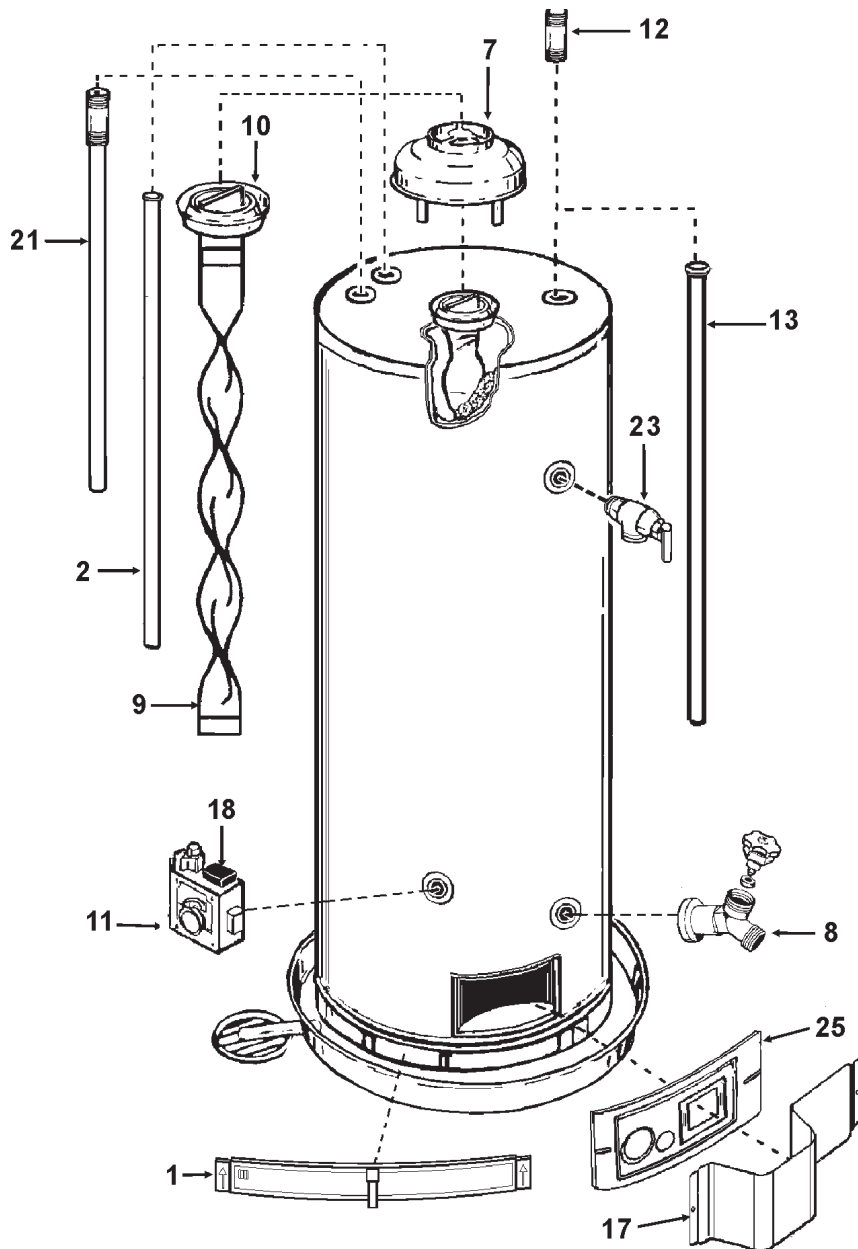

RESIDENTIAL WATER HEATER PARTS LIST
MODELS: GS6-30,40,50-HOCT/YOCT
GSX-30,40,50-HOCT/YOCT
SELECT WITH
HIGH EFFICIENCY

Item	Description	GS6/GSX-30 YOCT/HOCT	GS6/GSX-40 YOCT/HOCT	GS6/GSX-50 YOCT/HOCT
1	Air Intake Screen	183159-000	183159-000	183159-000
2	Anode Rod - GS6-YOCT/HOCT Only	183523-023	183523-026	183523-029
2	Anode Rod - GSX-YOCT/HOCT Only	183523-029	183523-033	183523-036
3	Burner Assembly - Natural Gas - YOCT Only	183222-016	183222-020	183222-022
3	Burner Assembly - Propane Gas - HOCT Only	183222-017	183222-021	183222-023
4	Burner Head with Door Insulation - Natural Gas - YOCT Only	183504-000	183504-000	183504-000
4	Burner Head with Door Insulation - Propane Gas - HOCT Only	182730-000	182730-000	182730-000
5	Burner Orifice with Door Insulation - Natural Gas - YOCT Only	181508-033	181508-033	181508-033
5	Burner Orifice with Door Insulation - Propane Gas - HOCT Only	181791-050	181791-050	181791-050
6	Burner Tube w/Rubber Boot & Door Insulation - Natural Gas - YOCT Only	183163-001	183163-002	183163-004
6	Burner Tube w/Rubber Boot & Door Insulation - Propane Gas - HOCT Only	183450-001	183450-002	183450-004
7	Draft Hood	183852-000	183852-000	183852-000
8	Drain Valve - Brass	026273-007	026273-007	026273-007
9	Flue Baffle Assembly	180666-000	180666-000	180666-000
10	Flue Restrictor	034894-000	034894-000	034894-000
11	Gas Control Valve - Natural Gas - YOCT Only	182791-005	182791-005	182791-005
11	Gas Control Valve - Propane Gas - HOCT Only	182792-001	182792-001	182792-001
12	Heat Trap Assembly	184792-003	184792-003	184792-003
13	Inlet Tube Assembly	183776-033	183776-033	183776-036
14	Inner Door Gasket	183162-000	183162-000	183162-000
15	Inner Door with Door Insulation	183425-002	183425-001	183425-000
16*	Instruction Manual	184165-002	184165-002	184165-002
17	Outer Door	183458-000	183458-000	183458-000
18	Piezo Igniter Assembly	183798-000	183798-000	183798-000
19	Pilot Assembly w/Grommet & Door Insulation - Natural Gas - YOCT Only	183824-200	183824-190	183824-180
19	Pilot Assembly w/Grommet & Door Insulation - Propane Gas - HOCT Only	183824-192	183824-182	183824-182
20*	Pipe Insulation	181639-003	181639-003	181639-003
21	Secondary Anode with Heat Trap (optional) - GS6 Only	184634-133	184634-136	184634-142
21	Secondary Anode with Heat Trap (optional) - GSX-YOCT/HOCT Only	184634-114	184634-114	184634-114
22*	Temperature-Pressure Relief Valve Insulation	183256-000	183256-000	183256-000
23	Temperature-Pressure Relief Valve	043151-000	043151-000	043151-000
24	Thermostat Shield (Optional)	191259-001	191259-001	191259-001
25	Viewport Assembly	184470-000	184470-000	184470-000
26	20" Dia. Aluminum Drain Pan w/Side Drain (Optional)	23912-A	23912-A	23912-A
26	22" Dia. Aluminum Drain Pan w/Side Drain (Optional)	23913-A	23913-A	23913-A
26	28" Dia. Aluminum Drain Pan w/Side Drain (Optional)	23914-A	23914-A	23914-A