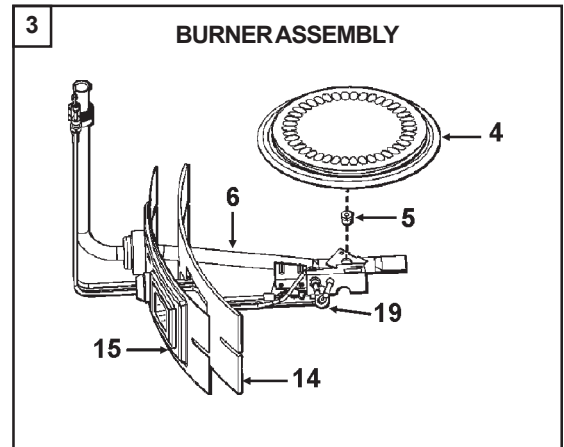

RESIDENTIAL WATER HEATER PARTS LIST
MODELS: GS6-30,40,50-HOCT/YOCT
GSX-30,40,50-HOCT/YOCT
SELECT WITH
HIGH EFFICIENCY

Item	Description	GS6/GSX-30 YOCT/HOCT	GS6/GSX-40 YOCT/HOCT	GS6/GSX-50 YOCT/HOCT
1	Air Intake Screen	183159-000	183159-000	183159-000
2	Anode Rod - GS6-YOCT/HOCT Only	183523-023	183523-026	183523-029
2	Anode Rod - GSX-YOCT/HOCT Only	183523-029	183523-033	183523-036
3	Burner Assembly - Natural Gas - YOCT Only	183222-016	183222-020	183222-022
3	Burner Assembly - Propane Gas - HOCT Only	183222-017	183222-021	183222-023
4	Burner Head with Door Insulation - Natural Gas - YOCT Only	183504-000	183504-000	183504-000
4	Burner Head with Door Insulation - Propane Gas - HOCT Only	182730-000	182730-000	182730-000
5	Burner Orifice with Door Insulation - Natural Gas - YOCT Only	181508-033	181508-033	181508-033
5	Burner Orifice with Door Insulation - Propane Gas - HOCT Only	181791-050	181791-050	181791-050
6	Burner Tube w/Rubber Boot & Door Insulation - Natural Gas - YOCT Only	183163-001	183163-002	183163-004
6	Burner Tube w/Rubber Boot & Door Insulation - Propane Gas - HOCT Only	183450-001	183450-002	183450-004
7	Draft Hood	183852-000	183852-000	183852-000
8	Drain Valve - Brass	026273-007	026273-007	026273-007
9	Flue Baffle Assembly	180666-000	180666-000	180666-000
10	Flue Restrictor	034894-000	034894-000	034894-000
11	Gas Control Valve - Natural Gas - YOCT Only	182791-005	182791-005	182791-005
11	Gas Control Valve - Propane Gas - HOCT Only	182792-001	182792-001	182792-001
12	Heat Trap Assembly	184792-003	184792-003	184792-003
13	Inlet Tube Assembly	183776-033	183776-033	183776-036
14	Inner Door Gasket	183162-000	183162-000	183162-000
15	Inner Door with Door Insulation	183425-002	183425-001	183425-000
16*	Instruction Manual	184165-002	184165-002	184165-002
17	Outer Door	183458-000	183458-000	183458-000
18	Piezo Igniter Assembly	183798-000	183798-000	183798-000
19	Pilot Assembly w/Grommet & Door Insulation - Natural Gas - YOCT Only	183824-200	183824-190	183824-180
19	Pilot Assembly w/Grommet & Door Insulation - Propane Gas - HOCT Only	183824-192	183824-182	183824-182
20*	Pipe Insulation	181639-003	181639-003	181639-003
21	Secondary Anode with Heat Trap (optional) - GS6 Only	184634-133	184634-136	184634-142
21	Secondary Anode with Heat Trap (optional) - GSX-YOCT/HOCT Only	184634-114	184634-114	184634-114
22*	Temperature-Pressure Relief Valve Insulation	183256-000	183256-000	183256-000
23	Temperature-Pressure Relief Valve	043151-000	043151-000	043151-000
24	Thermostat Shield (Optional)	191259-001	191259-001	191259-001
25	Viewport Assembly	184470-000	184470-000	184470-000
26	20" Dia. Aluminum Drain Pan w/Side Drain (Optional)	23912-A	23912-A	23912-A
26	22" Dia. Aluminum Drain Pan w/Side Drain (Optional)	23913-A	23913-A	23913-A
26	28" Dia. Aluminum Drain Pan w/Side Drain (Optional)	23914-A	23914-A	23914-A