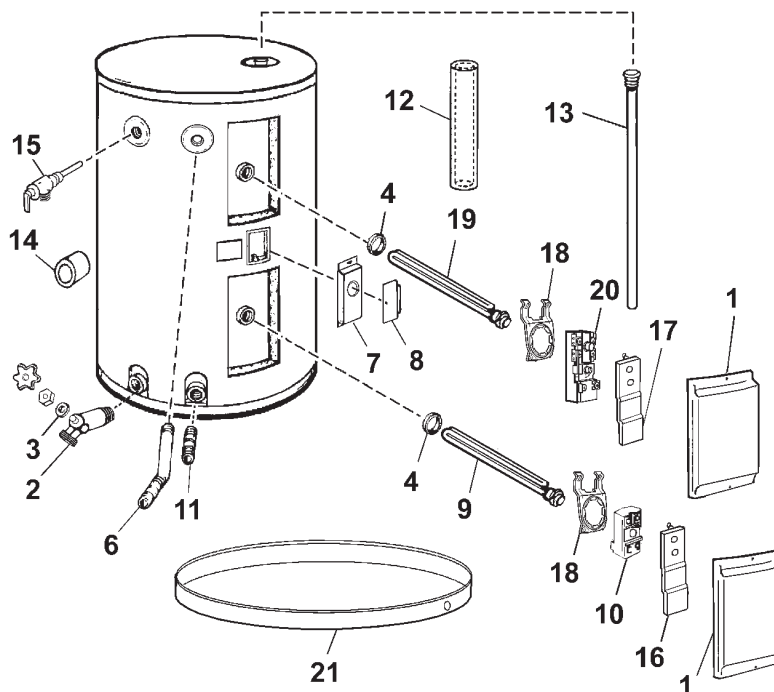

Item	Description	ES6 30 DOMS	ES6 40 DOMNS

1	Access Panel	181260-000	181260-000
2	Drain Valve	026273-007	026273-007
3	Drain Valve Washer (17/32" x 13/64" x 1/8")***	N/A	N/A
4	Element Gasket	5300370	5300370
5	Instruction Manual**	184671-000	184671-000
6	J-Tube	184631-001	184631-001
7	Junction Box Bracket w/CDT Hole	184646-002	184646-002
8	Junction Box Cover	184860-000	184860-000
9	Lower Element	042286-024	042286-024
10	Lower Thermostat w/High Limit	183532-000	183532-000
11	PEX Lined Nipple*	194130-007	194130-007
12	Pipe Insulation*	181639-003	181639-003
13	Primary Anode Rod	183523-016	183523-023
14	T & P Insulation*	183256-000	183256-000
15	T & P Relief Valve	043151-000	043151-000
16	Terminal Cover	183529-000	183529-000
17	Terminal Cover w/High Limit	183530-000	183530-000
18	Thermostat Bracket	184608-000	184608-000
19	Upper Element	042285-020	042285-020
20	Upper Thermostat w/High Limit	183534-000	183534-000
21	20" Dia. Plastic Drain Pan w/Side Drain*	9002842	9002842
21	22" Dia. Plastic Drain Pan w/Side Drain*	9002843	9002843
21	24" Dia. Plastic Drain Pan w/Side Drain*	9002844	9002844
21	26" Dia. Plastic Drain Pan w/Side Drain*	9002845	9002845

*If Applicable

**Not Illustrated