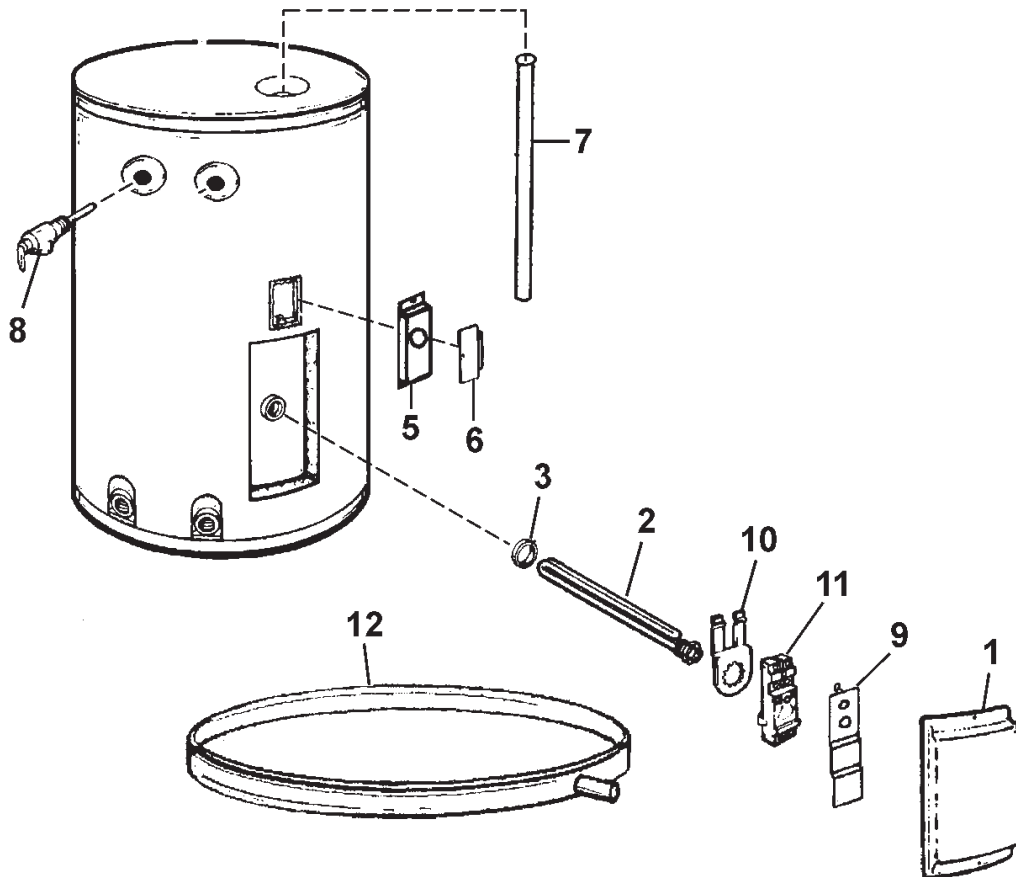

*If Applicable

**Not Illustrated

| Item | Description | P6 30 20T1 | P6 40 20T4W |
|------|---|------------|-------------|
| 1 | Access Panel | 4303171 | 4303171 |
| 2 | Dip Tube | 183900-024 | 183900-024 |
| 3 | Dip Tube Seal | 184011-000 | 184011-000 |
| 4 | Drain Access Door | 3900550 | 3900550 |
| 5 | Drain Valve | 042037-000 | 042037-000 |
| 6 | Drain Valve Washer (17/32"x 13/64"x 1/8" Thick)** | N/A | N/A |
| 7 | Element Gasket | 5300370 | 5300370 |
| 8 | Instruction Manual** | 2917490 | 2917490 |
| 9 | Junction Box Bracket w/CDT Hole | 184659-000 | 184659-000 |
| 10 | Junction Box Cover | 184660-000 | 184660-000 |
| 11 | Lower Element | 042286-023 | 042286-022 |
| 12 | Lower Thermostat w/High Limit | 183532-000 | 183533-000 |
| 13 | Porcelain Top | 1504930 | 1504940 |
| 14 | Primary Anode Rod | 183463-016 | 1601031 |
| 15 | T & P Relief Valve | 076527-000 | 076527-000 |
| 16 | Terminal Cover | 183529-000 | 183529-000 |
| 17 | Terminal Cover w/High Limit | 183530-000 | 183530-000 |
| 18 | Thermostat Bracket | 184608-000 | 184608-000 |
| 19 | Thermostat w/High Limit | 183532-000 | 183533-000 |
| 20 | Toe Panel | 4300170 | 4300181 |
| 21 | Upper Element | 042286-023 | 042286-021 |