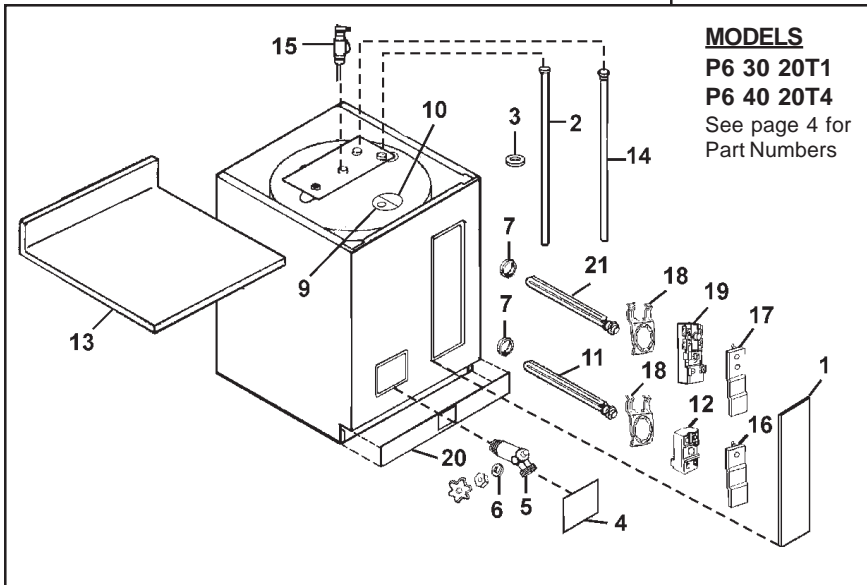

RESIDENTIAL WATER HEATER PARTS LIST

MODELS: P6 6, 10, 17, 20 10MS,

ES6 30 DOMS, ES6 40 DOMNS

P6 30 20T1, P6 40 20T4W

SELECT

State Water Heater Parts Fulfillment

125 Southeast Parkway, Franklin, TN 37068

1-800-527-1953

www.statewaterheaters.com

Item	Description	P6 6 10MS	P6 10 10MS	P6 17 10MS	P6 20 10MS
1	Access Panel	4302621	4302621	4302621	4302621
2	Element	042285-004	042285-004	042286-006	042285-004
3	Element Gasket	5300370	5300370	5300370	5300370
4	Instruction Manual**	2917330	2917330	2917330	2917330
5	Junction Box Bracket w/CDT Hole	184646-002	184646-002	184646-002	184646-002
6	Junction Box Cover	184860-000	184860-000	184860-000	184860-000
7	Primary Anode Rod*	183523-009	183523-009	183463-014	183523-016
8	T & P Relief Valve	076527-000	076527-000	076527-000	076527-000
9	Terminal Cover w/High Limit	183530-000	183530-000	183530-000	183530-000
10	Thermostat Bracket	184608-000	184608-000	184608-000	184608-000
11	Thermostat w/High Limit	183533-000	183533-000	183533-000	183533-000
12	20" Dia. Plastic Drain Pan w/Side Drain*	9002842	9002842	9002842	9002842
12	22" Dia. Plastic Drain Pan w/Side Drain*	9002843	9002843	9002843	9002843
12	24" Dia. Plastic Drain Pan w/Side Drain*	9002844	9002844	9002844	9002844
12	26" Dia. Plastic Drain Pan w/Side Drain*	9002845	9002845	9002845	9002845

*If Applicable

**Not Illustrated