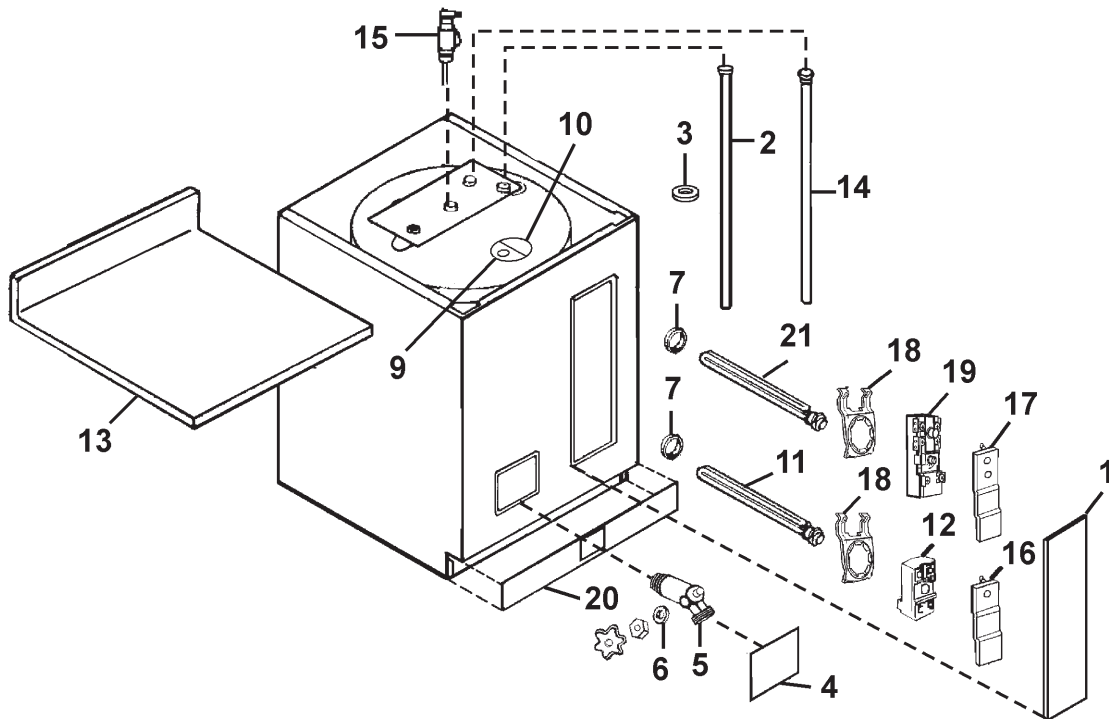

Item	Description	P6 30 20T1	P6 40 20T4W
1	Access Panel	4303171	4303171
2	Dip Tube	183900-024	183900-024
3	Dip Tube Seal	184011-000	184011-000
4	Drain Access Door	3900550	3900550
5	Drain Valve	042037-000	042037-000
6	Drain Valve Washer (17/32"x 13/64"x 1/8" Thick)**	N/A	N/A
7	Element Gasket	5300370	5300370
8	Instruction Manual**	2917490	2917490
9	Junction Box Bracket w/CDT Hole	184659-000	184659-000
10	Junction Box Cover	184660-000	184660-000
11	Lower Element	042286-023	042286-022
12	Lower Thermostat w/High Limit	183532-000	183533-000
13	Porcelain Top	1504930	1504940
14	Primary Anode Rod	183463-016	1601031
15	T & P Relief Valve	076527-000	076527-000
16	Terminal Cover	183529-000	183529-000
17	Terminal Cover w/High Limit	183530-000	183530-000
18	Thermostat Bracket	184608-000	184608-000
19	Thermostat w/High Limit	183532-000	183533-000
20	Toe Panel	4300170	4300181
21	Upper Element	042286-023	042286-021

**Not Illustrated

***Available at most hardware stores