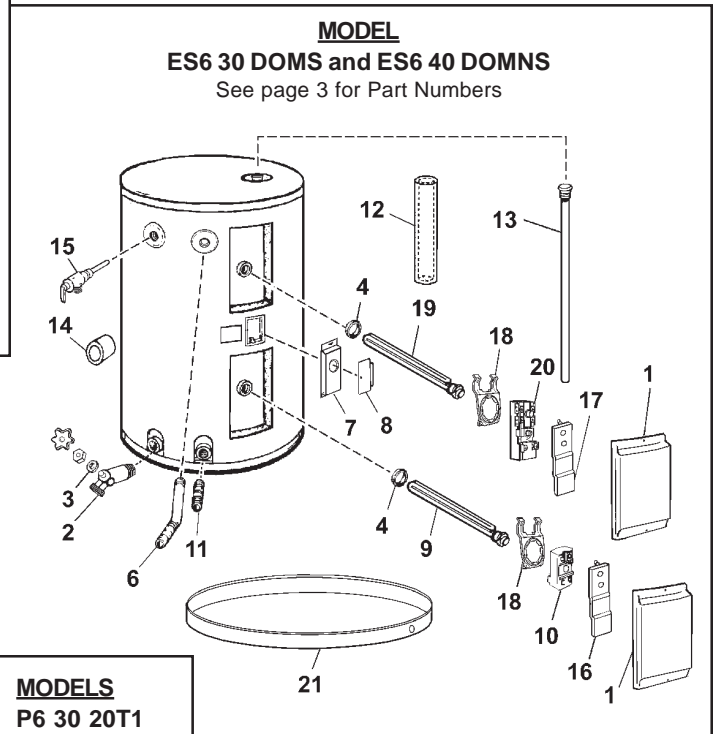

RESIDENTIAL WATER HEATER PARTS LIST

MODELS: P6 6, 10, 17, 20 10MS,

ES6 30 DOMS, ES6 40 DOMNS

P6 30 20T1, P6 40 20T4W

SELECT

State Water Heater Parts Fulfillment

125 Southeast Parkway, Franklin, TN 37068

1-800-527-1953

www.statewaterheaters.com

Item	Description	P6 6 10MS	P6 10 10MS	P6 17 10MS	P6 20 10MS
1	Access Panel	4302621	4302621	4302621	4302621
2	Element	042285-004	042285-004	042286-006	042285-004
3	Element Gasket	5300370	5300370	5300370	5300370
4	Instruction Manual**	2917330	2917330	2917330	2917330
5	Junction Box Bracket w/CDT Hole	184646-002	184646-002	184646-002	184646-002
6	Junction Box Cover	184860-000	184860-000	184860-000	184860-000
7	Primary Anode Rod*	183523-009	183523-009	183463-014	183523-016
8	T & P Relief Valve	076527-000	076527-000	076527-000	076527-000
9	Terminal Cover w/High Limit	183530-000	183530-000	183530-000	183530-000
10	Thermostat Bracket	184608-000	184608-000	184608-000	184608-000
11	Thermostat w/High Limit	183533-000	183533-000	183533-000	183533-000
12	20" Dia. Plastic Drain Pan w/Side Drain*	9002842	9002842	9002842	9002842
12	22" Dia. Plastic Drain Pan w/Side Drain*	9002843	9002843	9002843	9002843
12	24" Dia. Plastic Drain Pan w/Side Drain*	9002844	9002844	9002844	9002844
12	26" Dia. Plastic Drain Pan w/Side Drain*	9002845	9002845	9002845	9002845

*If Applicable

**Not Illustrated