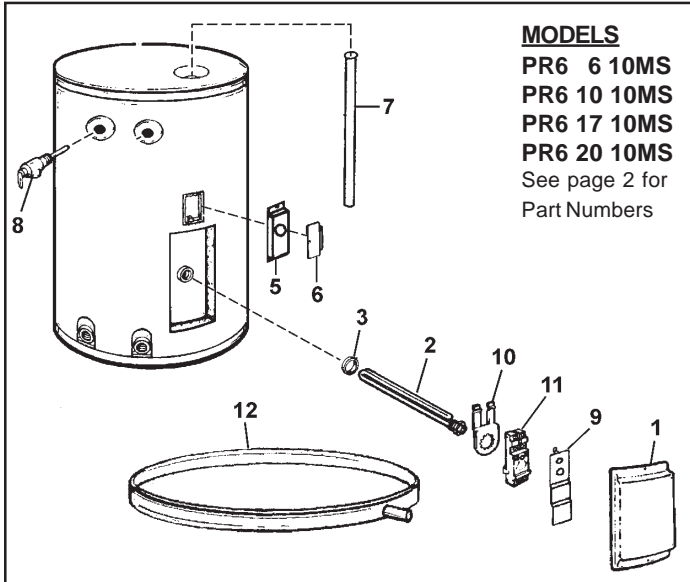

RESIDENTIAL WATER HEATER PARTS LIST

MODELS: P6 6, 10, 17, 20 10MS,

ES6 30 DOMS, ES6 40 DOMNS

P6 30 20T1, P6 40 20T4W

SELECT

State Water Heater Parts Fulfillment

125 Southeast Parkway, Franklin, TN 37068

1-800-527-1953

www.statewaterheaters.com

Item	Description	P6 6 10MS	P6 10 10MS	P6 17 10MS	P6 20 10MS
1	Access Panel	4302621	4302621	4302621	4302621
2	Element	042285-004	042285-004	042286-006	042285-004
3	Element Gasket	5300370	5300370	5300370	5300370
4	Instruction Manual**	2917330	2917330	2917330	2917330
5	Junction Box Bracket w/CDT Hole	184646-002	184646-002	184646-002	184646-002
6	Junction Box Cover	184860-000	184860-000	184860-000	184860-000
7	Primary Anode Rod*	183523-009	183523-009	183463-014	183523-016
8	T & P Relief Valve	076527-000	076527-000	076527-000	076527-000
9	Terminal Cover w/High Limit	183530-000	183530-000	183530-000	183530-000
10	Thermostat Bracket	184608-000	184608-000	184608-000	184608-000
11	Thermostat w/High Limit	183533-000	183533-000	183533-000	183533-000
12	20" Dia. Plastic Drain Pan w/Side Drain*	9002842	9002842	9002842	9002842
12	22" Dia. Plastic Drain Pan w/Side Drain*	9002843	9002843	9002843	9002843
12	24" Dia. Plastic Drain Pan w/Side Drain*	9002844	9002844	9002844	9002844
12	26" Dia. Plastic Drain Pan w/Side Drain*	9002845	9002845	9002845	9002845

*If Applicable

**Not Illustrated