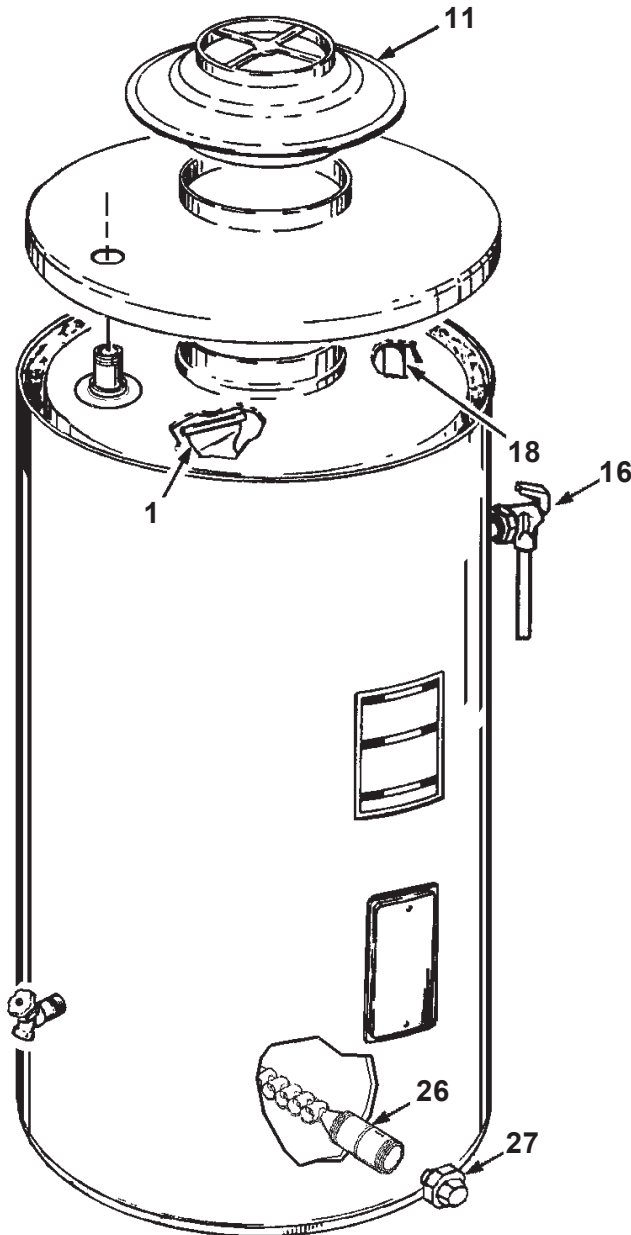

COMMERCIAL TANK TYPE WATER HEATER

REPLACEMENT PARTS LIST

**MODELS SBD71120NE - SBD100400NE/A:
STANDARD AND ASME (A)
SERIES 118, 119**

Damper Drive Assembly

Harness - Control

Gas Valve - Natural

Gas Valve - LP