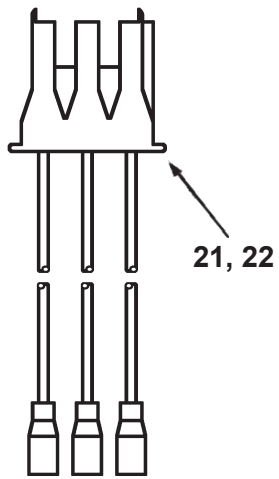

COMMERCIAL TANK TYPE WATER HEATER

REPLACEMENT PARTS LIST

**MODELS SBD71120NE - SBD100400NE/A:
STANDARD AND ASME (A)
SERIES 118, 119**

Damper Drive Assembly

Harness - Control

Gas Valve - Natural

Gas Valve - LP