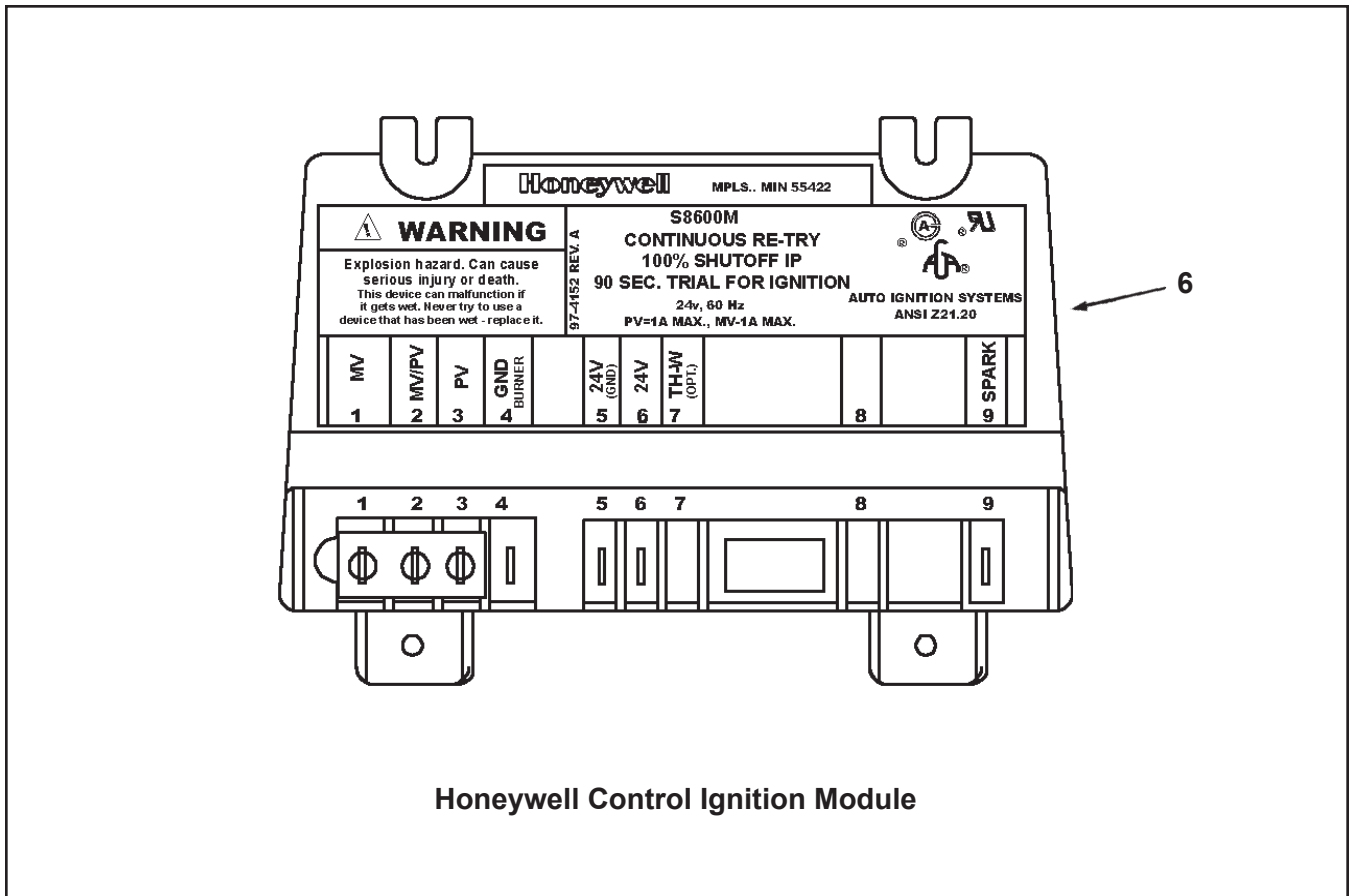

COMMERCIAL TANK TYPE WATER HEATER

REPLACEMENT PARTS LIST

**MODELS SBD71120NE - SBD100400NE/A:
STANDARD AND ASME (A)
SERIES 118, 119**

Damper Drive Assembly

Harness - Control

Gas Valve - Natural

Gas Valve - LP