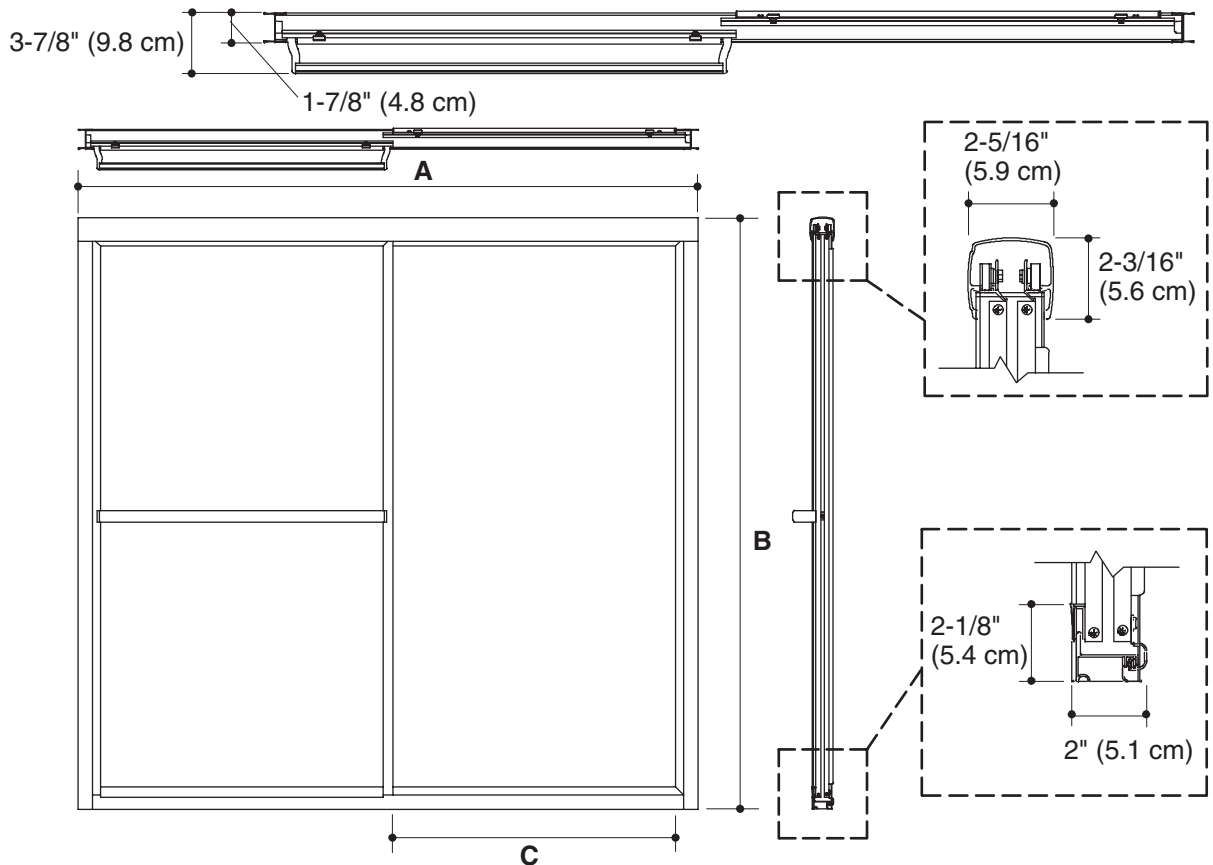

BATH CLASSICS™

Technical Information

Model	A (Max Width)	B (Height)	C (Walk Through Max)
5900-56	56-1/4" (142.9 cm)	55-1/4" (140.3 cm)	26-1/4" (66.7 cm)
5900-57	57-3/4" (146.7 cm)	56-1/4" (142.9 cm)	26-15/16" (68.4 cm)
5900-59	59-3/8" (150.8 cm)	56-1/4" (142.9 cm)	27-3/4" (70.5 cm)
5910-57	57" (144.8 cm)	55-3/4" (141.6 cm)	26-1/4" (66.7 cm)
5920-54	54" (137.2 cm)	53-3/8" (135.6 cm)	25-1/8" (63.8 cm)
5930-56	56-1/4" (142.9 cm)	55-1/4" (140.3 cm)	26-1/4" (66.7 cm)
5935-56	56-1/4" (142.9 cm)	55-1/4" (140.3 cm)	26-1/4" (66.7 cm)
5937-56	56-1/4" (142.9 cm)	55-1/4" (140.3 cm)	26-1/4" (66.7 cm)
5940-59	59" (149.9 cm)	58" (147.3 cm)	27-3/4" (70.5 cm)
5962-59	59-3/8" (150.8 cm)	56-1/4" (142.9 cm)	27-3/4" (70.5 cm)