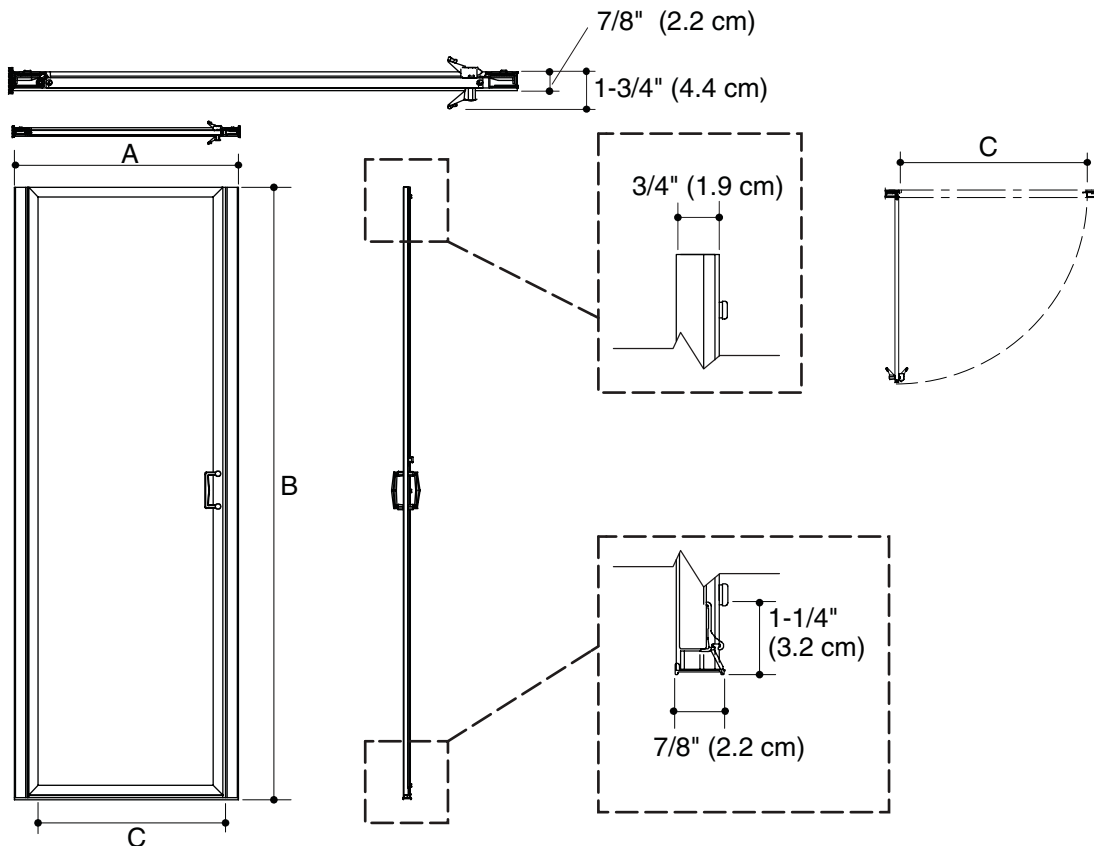

STERLING®

A KOHLER COMPANY

STANDARD PIVOT SHOWER DOORS 950C

Features

- Installs left- or right-handed
- No top track allows easy access into the shower
- Tempered glass ensures maximum safety and durability
- Aluminum components extruded from alloy 6063-T5
- Stainless steel hardware prevents rusting or corrosion
- Anodized aluminum frameless sliding glass doors
- Adjustable wall jamb allows for out-of-plumb adjustability

Technical Information

Model	A (Max / Min width)	B (Height)	C (Walk Through Max)
950C-24*	25" (63.5 cm)/ 23-1/2" (59.7 cm)	64" (162.6 cm)	21-3/16" (53.8 cm)
950C-28*	28-1/2" (72.4 cm)/ 27" (68.6 cm)	64" (162.6 cm)	24-11/16" (62.7 cm)
950C-30*	30-1/2" (77.5 cm)/ 29" (73.7 cm)	64" (162.6 cm)	26-11/16" (67.8 cm)
950C-32*	32-1/2" (82.6 cm)/ 31" (78.7 cm)	64" (162.6 cm)	28-11/16" (72.9 cm)
950C-36*	36" (91.4 cm)/ 34-1/2" (87.6 cm)	64" (162.6 cm)	32-3/16" (81.8 cm)