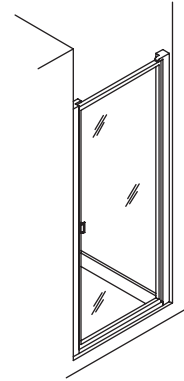

STERLING®

A KOHLER COMPANY

STANDARD PIVOT SHOWER DOORS 950C

Features

- Installs left- or right-handed
- No top track allows easy access into the shower
- Tempered glass ensures maximum safety and durability
- Aluminum components extruded from alloy 6063-T5
- Stainless steel hardware prevents rusting or corrosion
- Anodized aluminum frameless sliding glass doors
- Adjustable wall jamb allows for out-of-plumb adjustability

Codes/Standards Applicable

Specified model meets or exceeds the following:

- ANSI Z97.1 (tempered glass)

Colors/Finishes

- NA: None applicable

Specified Model

Model	Application	Glass Texture	Pattern	* Frame Colors/Finishes
950C-24*	Shower	Hammered	None	☐ NA
950C-28*	Shower	Hammered	None	☐ NA
950C-30*	Shower	Hammered	None	☐ NA
950C-32*	Shower	Hammered	None	☐ NA
950C-36*	Shower	Hammered	None	☐ NA
* Note: Add appropriate frame color/finish code to the end of the unit model # when ordering