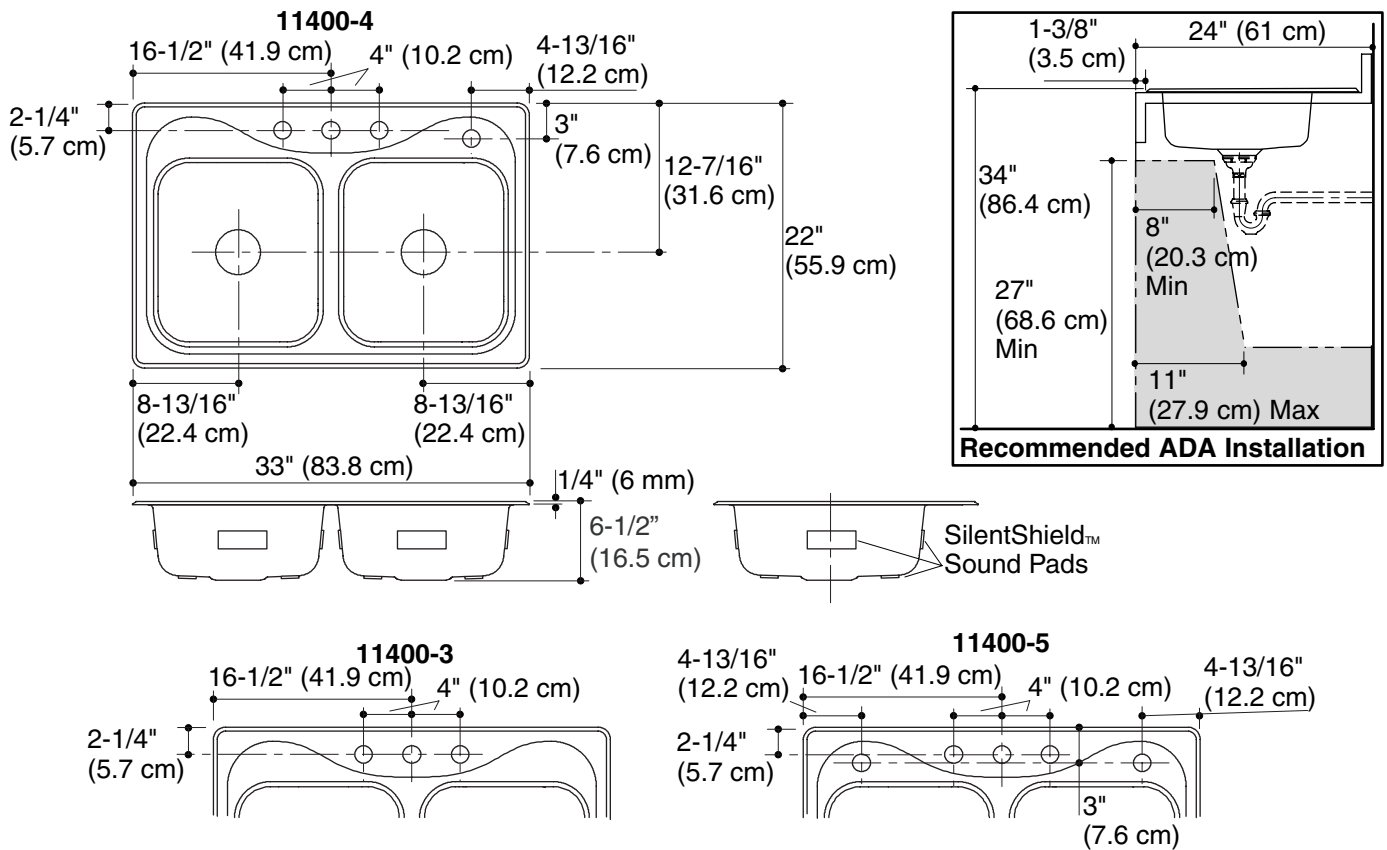

A KOHLER COMPANY

SOUTHHAVEN™ SERIES

**SELF-RIMMING KITCHEN SINK
11400**

ADA

Features

- SilentShield™ sound deadening
- Double (equal) compartment
- Double basin, ledge back sink
- Satin finish
- Self-rimming; rolled rim
- 22 gauge stainless steel
- 33" (83.8 cm) x 22" (55.9 cm) x 6-1/2" (16.5 cm)

Codes/Standards Applicable

Specified model meets or exceeds the following:

- ASME A112.19.3
- IAPMO/UPC
- ADA
- State of Massachusetts

Colors/Finishes

- NA: None applicable

Specified Model

Model	Description	Faucet Holes	Quantity	Basin Depth	Colors/Finishes
11400-3	Stainless steel double basin sink	3	1	6-1/2" (16.5 cm)	<input type="checkbox"/> NA
11400-4	Stainless steel double basin sink (shown)	4	1	6-1/2" (16.5 cm)	<input type="checkbox"/> NA
11400-5	Stainless steel double basin sink	5	1	6-1/2" (16.5 cm)	<input type="checkbox"/> NA
F11400-3	Stainless steel double basin sink	3	40	6-1/2" (16.5 cm)	<input type="checkbox"/> NA
F11400-4	Stainless steel double basin sink	4	40	6-1/2" (16.5 cm)	<input type="checkbox"/> NA
F11400-5	Stainless steel double basin sink	5	40	6-1/2" (16.5 cm)	<input type="checkbox"/> NA

SOUTHHAVEN™ SERIES

Technical Information

Fixture*:	
Sink	
Cut-out size	32-1/2" (82.6 cm) x 21-1/2" (54.6 cm) with 1/2" (1.3 cm) radius corners
Cut-out template	1032929-7 (available at sterlingplumbing.com)
Basin areas	14" (35.6 cm) x 15-1/8" (38.4 cm)
Water depth	6-1/2" (16.5 cm)
Drain holes	3-5/8" (9.2 cm) D.
Faucet holes	1-7/16" (3.7 cm) D.
* Approximate measurements for comparison only.	