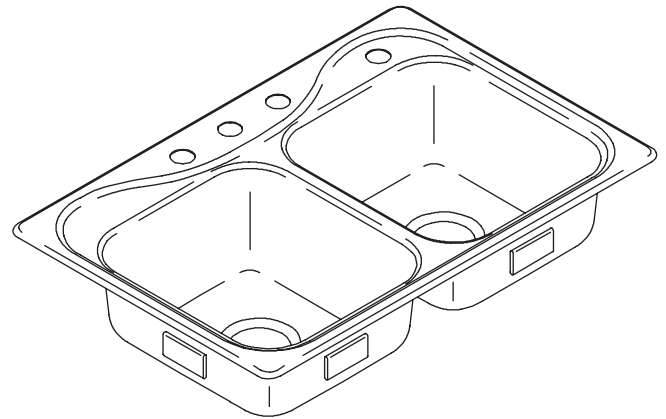

A KOHLER COMPANY

SOUTHHAVEN™ SERIES

**SELF-RIMMING KITCHEN SINK
11400**

ADA

Features

- SilentShield™ sound deadening
- Double (equal) compartment
- Double basin, ledge back sink
- Satin finish
- Self-rimming; rolled rim
- 22 gauge stainless steel
- 33" (83.8 cm) x 22" (55.9 cm) x 6-1/2" (16.5 cm)

Codes/Standards Applicable

Specified model meets or exceeds the following:

- ASME A112.19.3
- IAPMO/UPC
- ADA
- State of Massachusetts

Colors/Finishes

- NA: None applicable

Specified Model

Model	Description	Faucet Holes	Quantity	Basin Depth	Colors/Finishes
11400-3	Stainless steel double basin sink	3	1	6-1/2" (16.5 cm)	<input type="checkbox"/> NA
11400-4	Stainless steel double basin sink (shown)	4	1	6-1/2" (16.5 cm)	<input type="checkbox"/> NA
11400-5	Stainless steel double basin sink	5	1	6-1/2" (16.5 cm)	<input type="checkbox"/> NA
F11400-3	Stainless steel double basin sink	3	40	6-1/2" (16.5 cm)	<input type="checkbox"/> NA
F11400-4	Stainless steel double basin sink	4	40	6-1/2" (16.5 cm)	<input type="checkbox"/> NA
F11400-5	Stainless steel double basin sink	5	40	6-1/2" (16.5 cm)	<input type="checkbox"/> NA

SOUTHHAVEN™ SERIES

Technical Information

Fixture*:	
Sink	
Cut-out size	32-1/2" (82.6 cm) x 21-1/2" (54.6 cm) with 1/2" (1.3 cm) radius corners
Cut-out template	1032929-7 (available at sterlingplumbing.com)
Basin areas	14" (35.6 cm) x 15-1/8" (38.4 cm)
Water depth	6-1/2" (16.5 cm)
Drain holes	3-5/8" (9.2 cm) D.
Faucet holes	1-7/16" (3.7 cm) D.
* Approximate measurements for comparison only.	