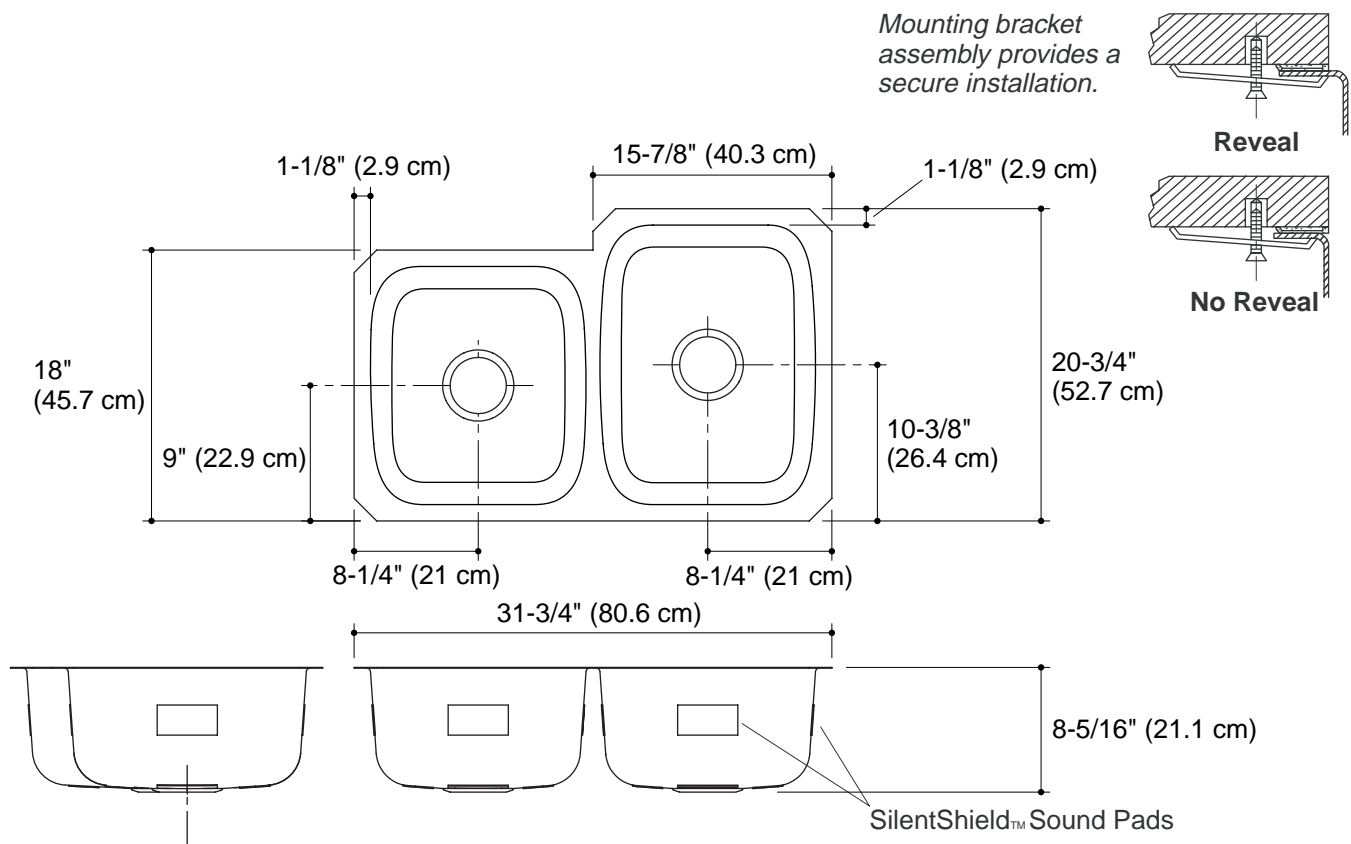

Technical Information

Fixture*:	Basin area
Sink, left	14-1/4" (36.2 cm) x 15-3/4" (40 cm)
Sink, right	14-1/4" (36.2 cm) x 18-1/2" (47 cm)
Drain holes	3-3/4" (9.5 cm) D.
* Approximate measurements for comparison only.	

Included components:	
Hardware kit	91915
Cut-out template	1055956-7

Installation Notes

Install this product according to the installation guide.

Use the supplied cut-out template to select either a hidden or exposed rim.