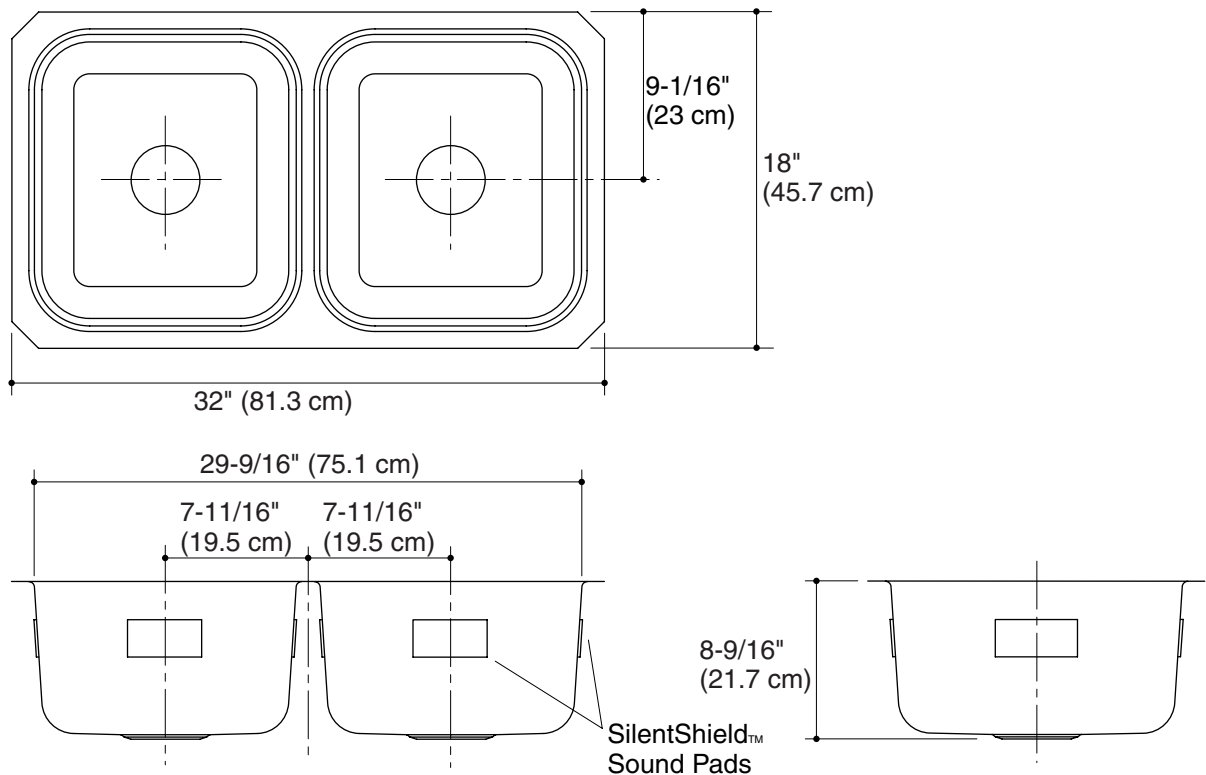

Technical Information

Fixture*:	
Basin area	14-1/16" (35.7 cm) x 15-3/4" (40 cm)
Drain hole	3-5/8" (9.2 cm) D.
* Approximate measurements for comparison only.	

Included Components:	
Hardware kit	91915
Cut-out template	1041962-7

Installation Notes

Install this product according to the installation guide.

Use the supplied cut-out template to select either a hidden or exposed rim.

Product Diagram