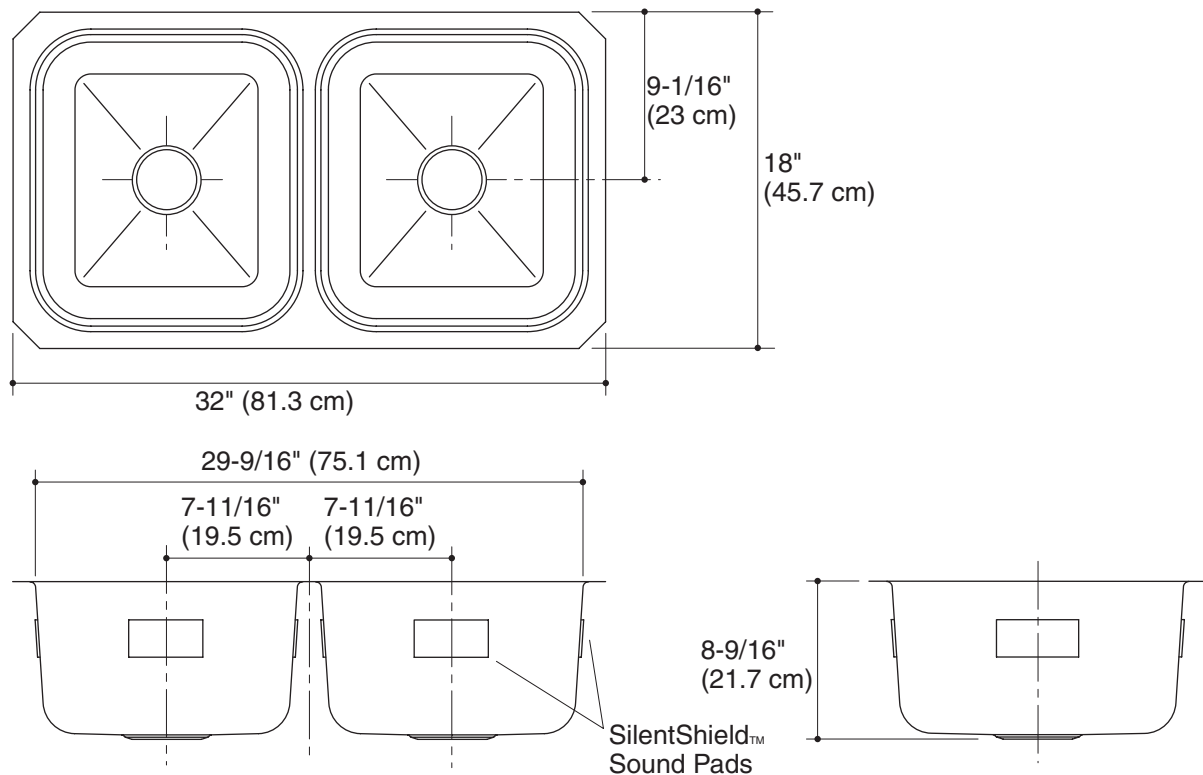

CARTHAGE™

Technical Information

Fixture*:	
Basin area	14-1/16" (35.7 cm) x 15-3/4" (40 cm)
Drain hole	3-5/8" (9.2 cm) D.
* Approximate measurements for comparison only.	

Included Components:	
Hardware kit	91915
Cut-out template	1041962-7

Installation Notes

Install this product according to the installation guide.

Use the supplied cut-out template to select either a hidden or exposed rim.

Product Diagram