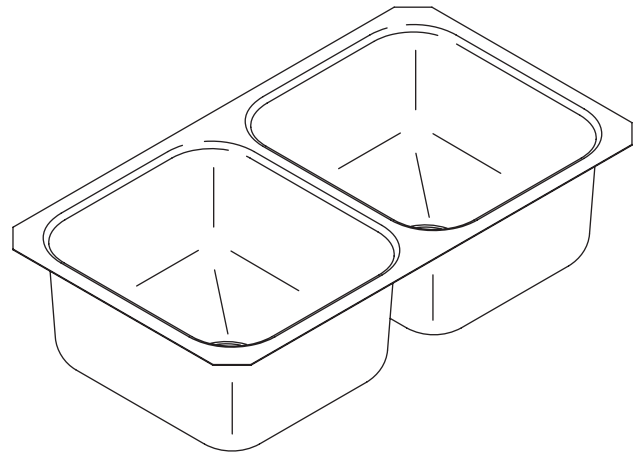

KITCHEN SINK 11445-NA

Colors/Finishes

- NA: None applicable

Accessories:

- NA: None applicable

Specified Model

Model	Description	Colors/Finishes
11445-NA	Kitchen sink	☐ NA

SterlingPlumbing.com

Visit us online for fixture color choices, detailed product information, color photos, installation instructions, care guides, and warranties. Sterling offers additional lines of plumbing products to complement the Sterling product you've chosen. Sign up for the Sterling e-newsletter to learn more about our latest product innovations. You may also reach us by calling the Sterling Answer Center from within the USA at 1-888-STERLING in addition to consulting with your local dealer.