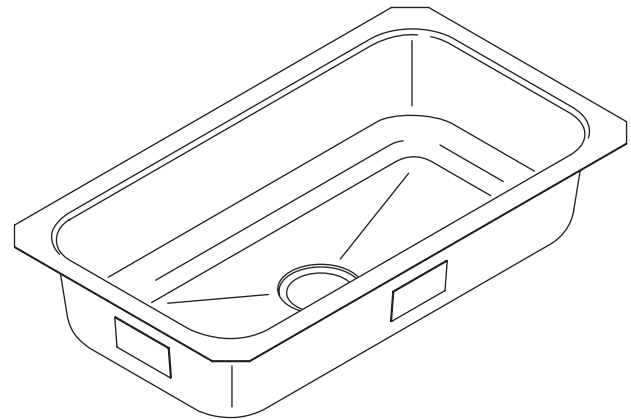

Codes/Standards Applicable

Specified model meets or exceeds the following:

- *ASME A112.19.3*
- *CSA B45*
- *IAPMO/cUPC*

Colors/Finishes

- NA: None applicable

Accessories:

- NA: None applicable

Specified Model

Model	Description	Holes	Quantity	Basin Depth	Colors/Finishes
11605-NA	Kitchen sink	0	1	9" (22.9 cm)	☐ NA

SterlingPlumbing.com

Visit us online for fixture color choices, detailed product information, color photos, installation instructions, care guides, and warranties. Sterling offers additional lines of plumbing products to complement the Sterling product you've chosen. Sign up for the Sterling e-newsletter to learn more about our latest product innovations. You may also reach us by calling the Sterling Answer Center from within the USA at 1-888-STERLING in addition to consulting with your local dealer.