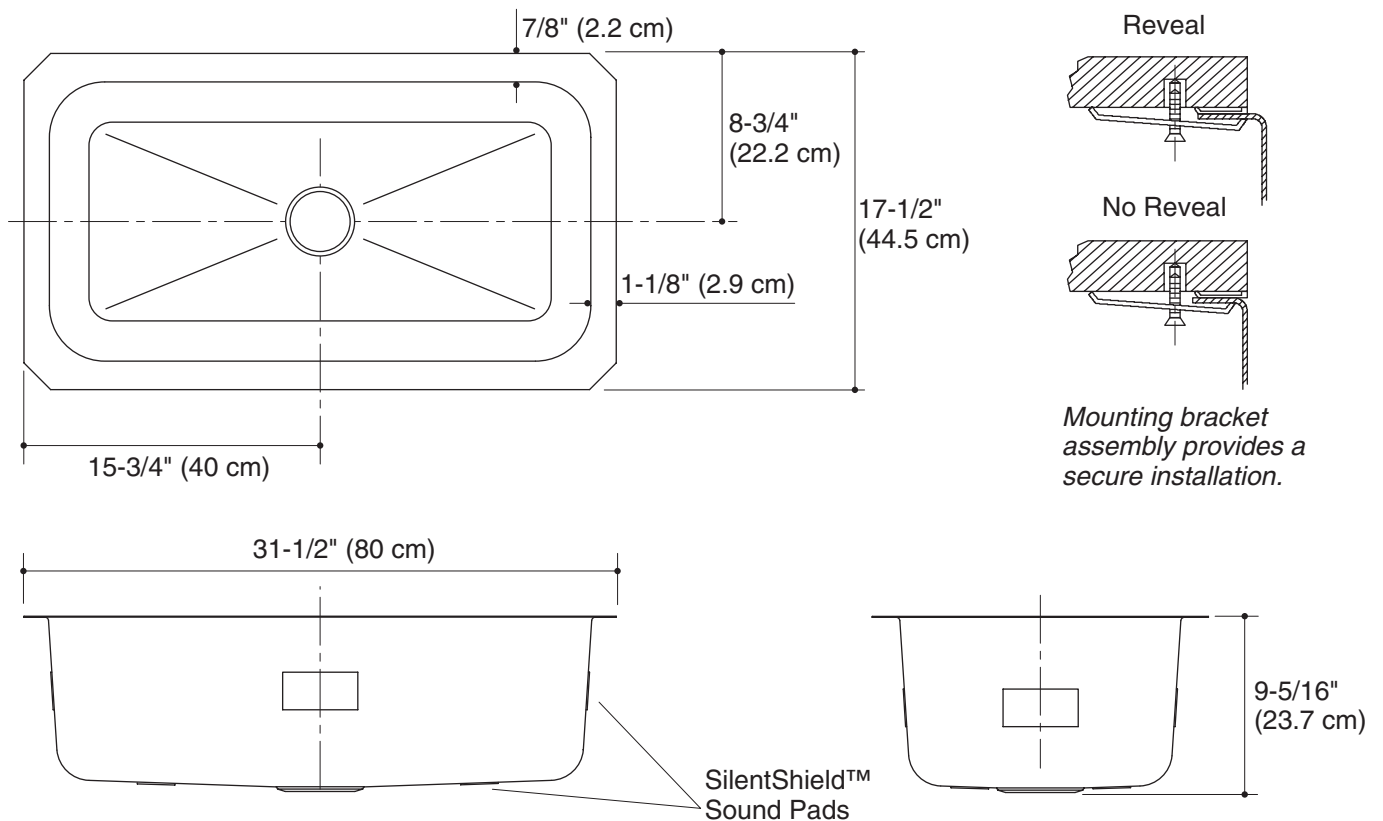

CARTHAGE™

Technical Information

Fixture*:	
Basin area	29-1/2" (74.9 cm) x 15-3/4" (40 cm)
Water depth	9" (22.9 cm)
Drain hole	3-5/8" (9.2 cm) D.
* Approximate measurements for comparison only.	

Included Components:	
Cut-out template	1062109-7
Mounting hardware	91915

Installation Notes

Install this product according to the installation guide.

Use the supplied cut-out template to select either a hidden or exposed rim.

Product Diagram