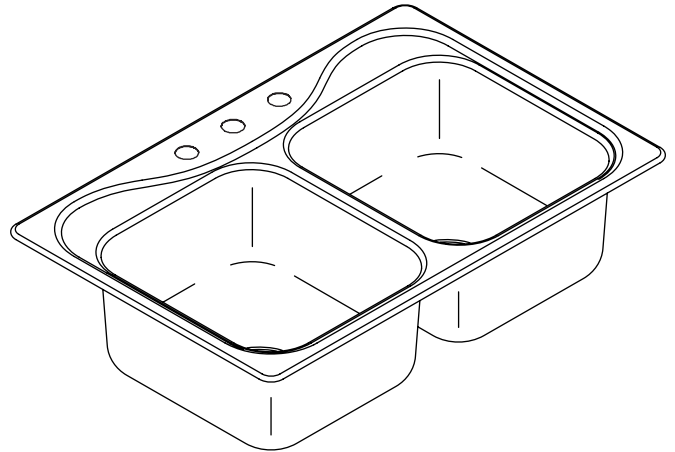

Colors/Finishes

- NA: None applicable

Specified Model

Model	Description	Colors/Finishes
11850-3-NA	3-hole sink (shown)	☐ NA
11850-4-NA	4-hole sink	☐ NA

SterlingPlumbing.com

Visit us online for fixture color choices, detailed product information, color photos, installation instructions, care guides, and warranties. Sterling offers additional lines of plumbing products to complement the Sterling product you've chosen. Sign up for the Sterling e-newsletter to learn more about our latest product innovations. You may also reach us by calling the Sterling Answer Center from within the USA at 1-888-STERLING in addition to consulting with your local dealer.