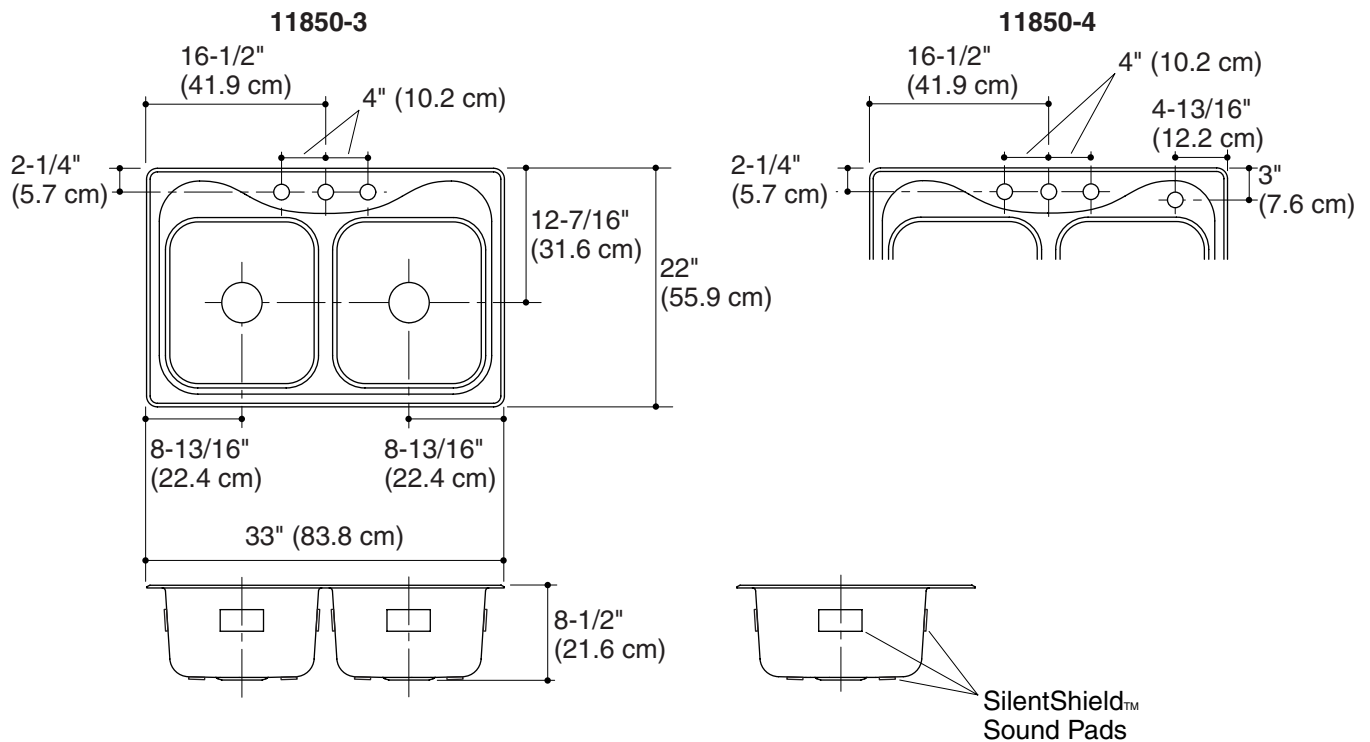

A KOHLER COMPANY

SOUTHHAVEN™

SELF-RIMMING KITCHEN SINK 11850

Features

- Double basin, ledge back sink
- 18-gauge stainless steel
- Self-rimming; rolled rim
- SilentShield™ sound deadening
- Satin finish
- 33" (83.8 cm) x 22" (55.9 cm) x 8-1/2" (21.6 cm)

SOUTHHAVEN™

Technical Information

Fixture*:	
Cutout size	32-1/2" (82.6 cm) x 21-1/2" (54.6 cm) with 1/2" (1.3 cm) radius corners
Basin area	14" (35.6 cm) x 15-1/8" (38.4 cm)
Drain hole	3-5/8" (8.6 cm) D.
Faucet holes	1-7/16" (3.7 cm) D.
* Approximate measurements for comparison only.	