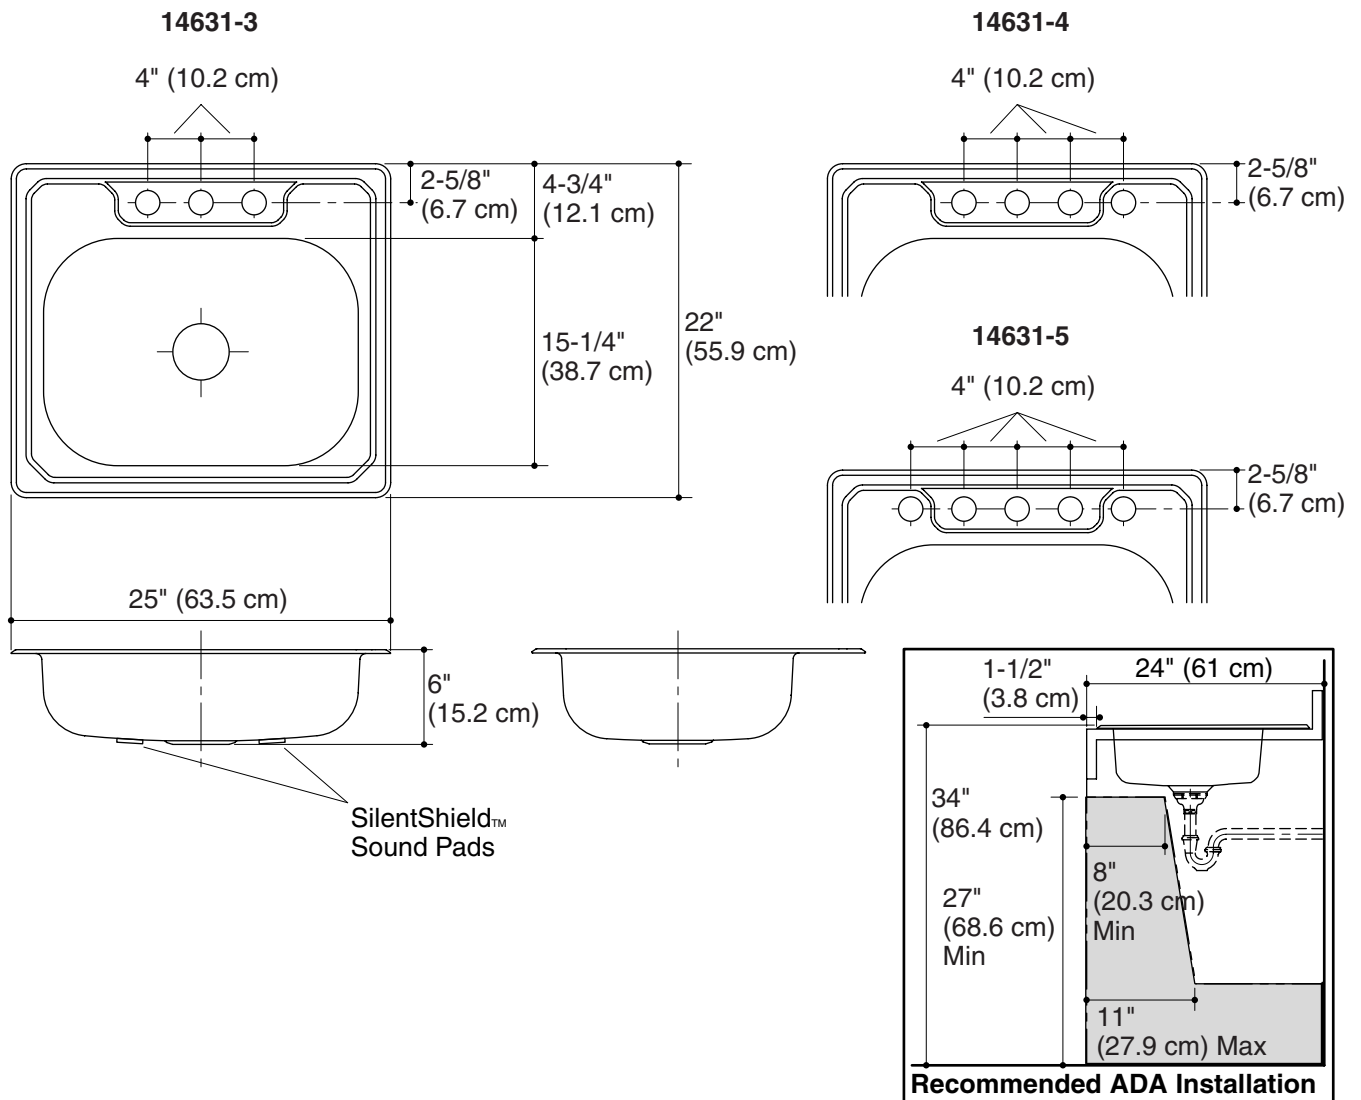

## Features

- SilentShield™ sound deadening
- 23 gauge stainless steel
- Single basin, ledge back sink
- Self-rimming; rolled rim
- 25" (63.5 cm) x 22" (55.9 cm) x 6" (15.2 cm)

## Specified Model

Model	Description	Faucet Holes	Quantity	Basin Depth	Colors/ Finishes
14631-3S	Stainless steel single basin sink, single pack (shown)	3	1	6" (15.2 cm)	<input type="checkbox"/> NA
14631-3F	Stainless steel single basin sink, bulk pack	3	40	6" (15.2 cm)	<input type="checkbox"/> NA
14631-4S	Stainless steel single basin sink, single pack	4	1	6" (15.2 cm)	<input type="checkbox"/> NA
14631-4F	Stainless steel single basin sink, bulk pack	4	40	6" (15.2 cm)	<input type="checkbox"/> NA
14631-5S	Stainless steel single basin sink, single pack	5	1	6" (15.2 cm)	<input type="checkbox"/> NA
14631-5F	Stainless steel single basin sink, bulk pack	5	40	6" (15.2 cm)	<input type="checkbox"/> NA

## Technical Information

Fixture*:	
Sink	
Cutout size	24-1/2" (62.2 cm) x 21-1/2" (54.6 cm)
Drain holes	3-5/8" (9.2 cm) D.
Faucet holes	1-7/16" (3.7 cm) D.
* Approximate measurements for comparison only.	