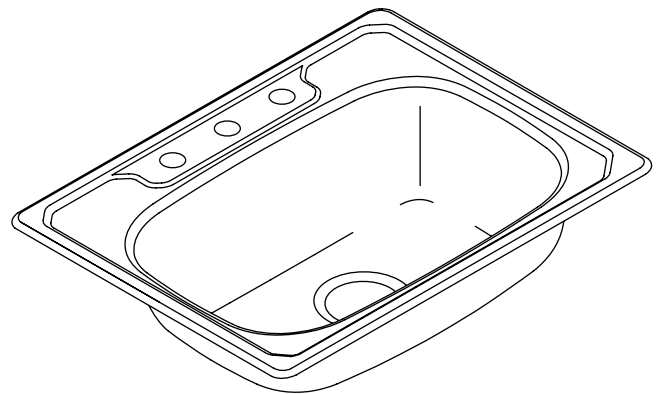

Codes/Standards Applicable

Specified model meets or exceeds the following:

- ASME A112.19.3
- ADA

Colors/Finishes

- NA: None applicable

Specified Model

Model	Description	Faucet Holes	Quantity	Basin Depth	Colors/ Finishes
14631-3S	Stainless steel single basin sink, single pack (shown)	3	1	6" (15.2 cm)	☐ NA
14631-3F	Stainless steel single basin sink, bulk pack	3	40	6" (15.2 cm)	☐ NA
14631-4S	Stainless steel single basin sink, single pack	4	1	6" (15.2 cm)	☐ NA
14631-4F	Stainless steel single basin sink, bulk pack	4	40	6" (15.2 cm)	☐ NA
14631-5S	Stainless steel single basin sink, single pack	5	1	6" (15.2 cm)	☐ NA
14631-5F	Stainless steel single basin sink, bulk pack	5	40	6" (15.2 cm)	☐ NA

SterlingPlumbing.com

Visit us online for fixture color choices, detailed product information, color photos, installation instructions, care guides, and warranties. Sterling offers additional lines of plumbing products to complement the Sterling product you've chosen. Sign up for the Sterling monthly e-newsletter which showcases our latest product innovations. You may also call our Sterling Plumbing Answer Center from within the USA at 1-888-STERLING in addition to consulting with your local dealer. Sterling. Strong. Professional. Design.