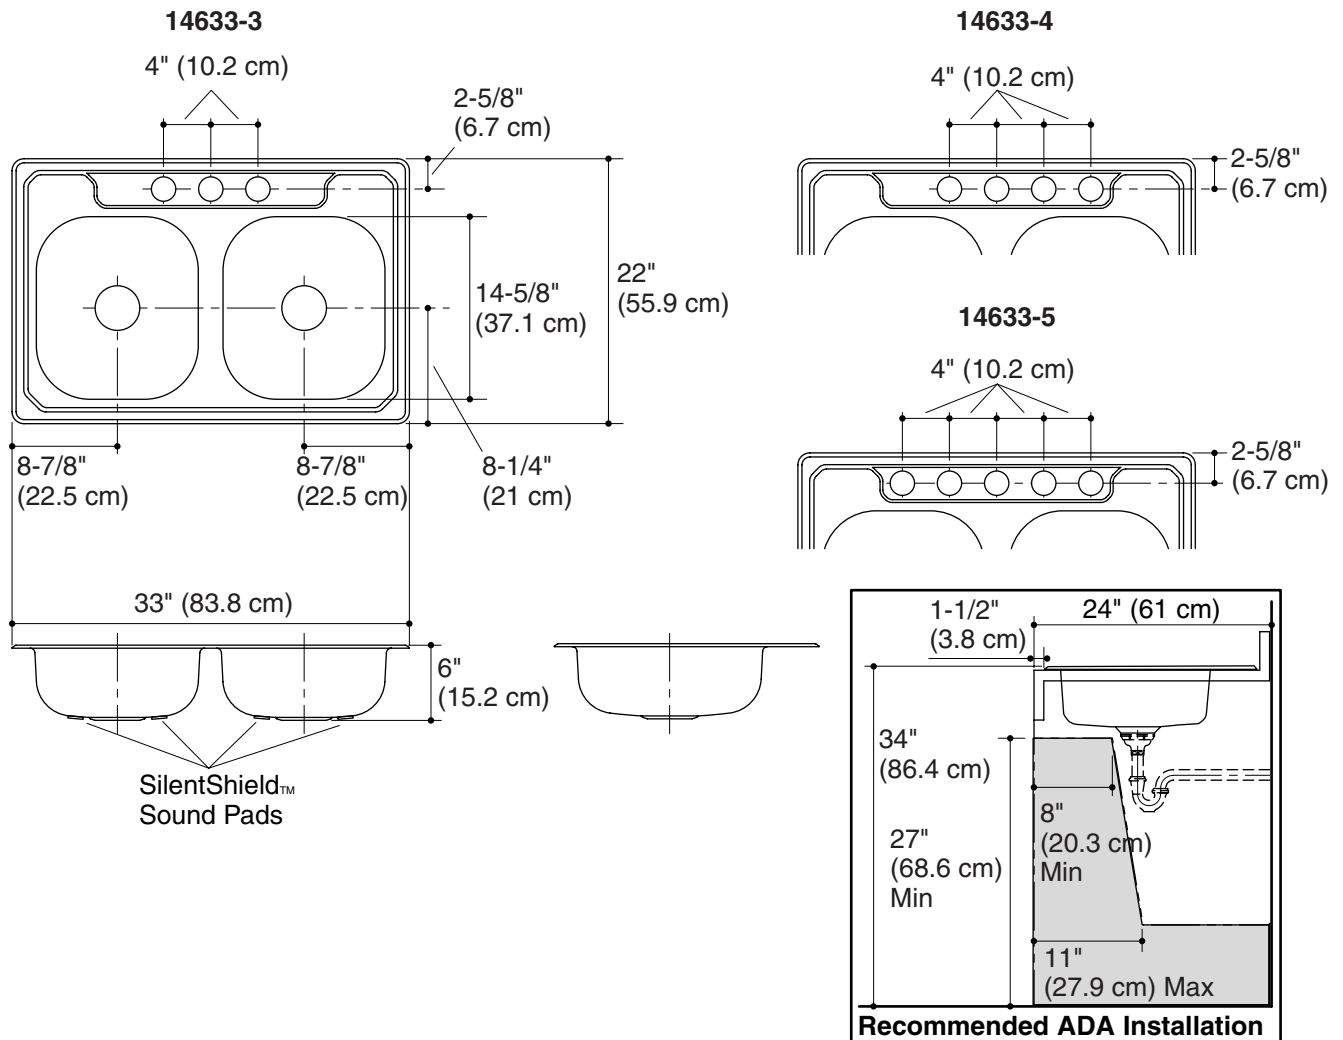

## Features

- SilentShield™ sound deadening
- 23 gauge stainless steel
- Double basin, ledge back sink
- Self-rimming; rolled rim
- 33" (83.8 cm) x 22" (55.9 cm) x 6" (15.2 cm)

## Specified Model

Model	Description	Faucet Holes	Quantity	Basin Depth	Colors/ Finishes
14633-3S	Stainless steel double basin sink, single pack (shown)	3	1	6" (15.2 cm)	<input type="checkbox"/> NA
14633-3F	Stainless steel double basin sink, bulk pack	3	50	6" (15.2 cm)	<input type="checkbox"/> NA
14633-4S	Stainless steel double basin sink, single pack	4	1	6" (15.2 cm)	<input type="checkbox"/> NA
14633-4F	Stainless steel double basin sink, bulk pack	4	50	6" (15.2 cm)	<input type="checkbox"/> NA
14633-5S	Stainless steel double basin sink, single pack	5	1	6" (15.2 cm)	<input type="checkbox"/> NA
14633-5F	Stainless steel double basin sink, bulk pack	5	50	6" (15.2 cm)	<input type="checkbox"/> NA

## Technical Information

Fixture*:	
Sink	
Cutout size	32-1/2" (82.6 cm) x 18-1/2" (47 cm)
Basin area	13-3/4" (34.9 cm) x 15-1/2" (39.4 cm)
Drain holes	3-5/8" (9.2 cm) D.
Faucet holes	1-7/16" (3.7 cm) D.
* Approximate measurements for comparison only.	