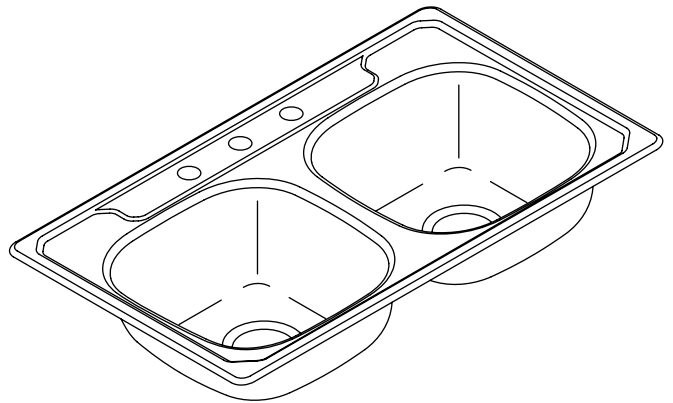

Codes/Standards Applicable

Specified model meets or exceeds the following:

- ASME A112.19.3
- ADA

Colors/Finishes

- NA: None applicable

Accessories:

- NA: None applicable

Specified Model

Model	Description	Faucet Holes	Quantity	Basin Depth	Colors/ Finishes
14633-3S	Stainless steel double basin sink, single pack (shown)	3	1	6" (15.2 cm)	☐ NA
14633-3F	Stainless steel double basin sink, bulk pack	3	50	6" (15.2 cm)	☐ NA
14633-4S	Stainless steel double basin sink, single pack	4	1	6" (15.2 cm)	☐ NA
14633-4F	Stainless steel double basin sink, bulk pack	4	50	6" (15.2 cm)	☐ NA
14633-5S	Stainless steel double basin sink, single pack	5	1	6" (15.2 cm)	☐ NA
14633-5F	Stainless steel double basin sink, bulk pack	5	50	6" (15.2 cm)	☐ NA

SterlingPlumbing.com

Visit us online for fixture color choices, detailed product information, color photos, installation instructions, care guides, and warranties. Sterling offers additional lines of plumbing products to complement the Sterling product you've chosen. Sign up for the Sterling monthly e-newsletter which showcases our latest product innovations. You may also call our Sterling Plumbing Answer Center from within the USA at 1-888-STERLING in addition to consulting with your local dealer. Sterling. Strong. Professional. Design.