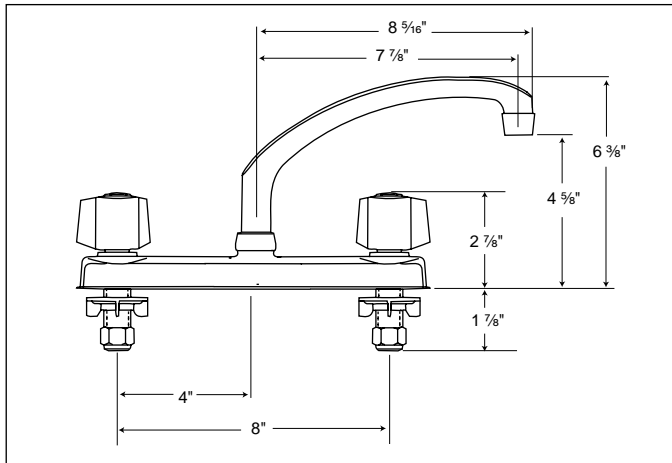

Kitchen Classics™ Twin Handle Compression Kitchen Faucets

Models 26110PQ, 26110, 26130PQ, 26130,
26810, 26830, 26210, 26230

D I M E N S I O N S

**Twin Handle Compression Kitchen Faucet
with Blade Handles**