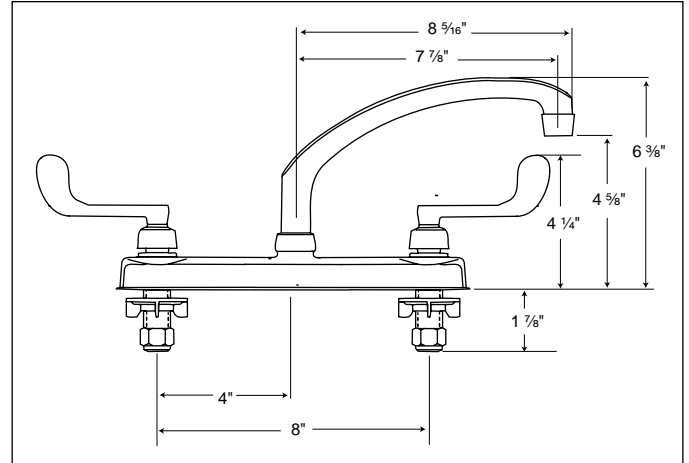

**Twin Handle Compression Kitchen Faucet
with Wristblade Handles**