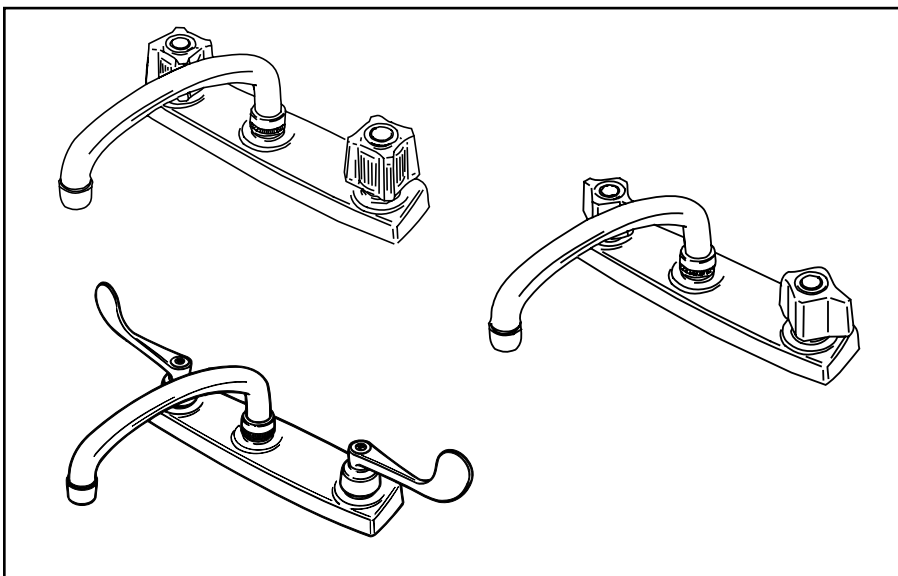

STRONG. PROFESSIONAL. DESIGN.™
SPECIFICATIONS

Kitchen Classics™ Twin Handle Compression Kitchen Faucets

Models 26110PQ, 26110, 26130PQ,
26130, 26810, 26830, 26210, 26230

Standard Features

- Maximum operating input water pressure80 psi
- Maximum pressure125 psi
- Maximum flow rate ..2.2 gpm at 60 psi
(see chart)
- Supply connectors1/2" IPS
- Valve TypeCompression valving
- Installation requirements3 sink holes
4" centers (with fourth hole necessary for spray hose option)