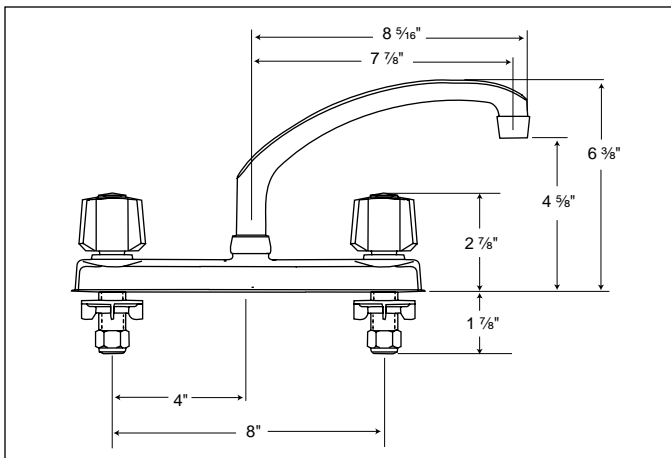

**Twin Handle Compression Kitchen Faucet
with Acrylic Handles**