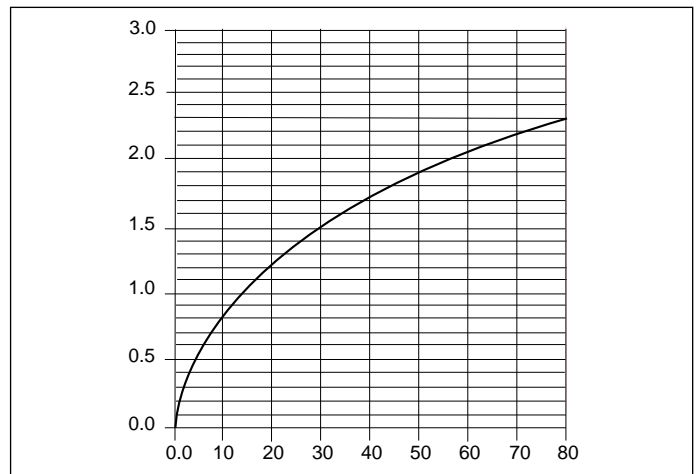

FLOWRATE (gpm)

**LINE PRESSURE
P.S.I. GAUGE**

STRONG. PROFESSIONAL. DESIGN.™

© 2001 Sterling Plumbing, 444 Highland Drive, Kohler, WI 53044 1-888-STERLING
www.sterlingplumbing.com

Fixture dimensions are nominal and conform to tolerances established by ANSI Standards, Z124.1.