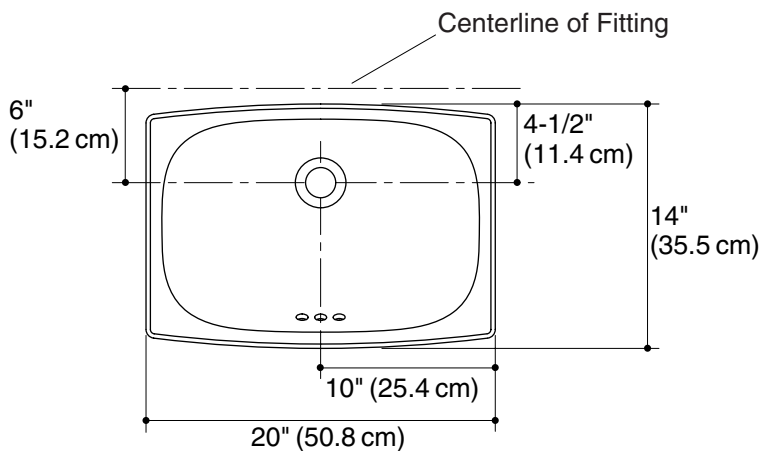

A KOHLER COMPANY

STINSON

UNDERCOUNTER LAVATORY 442007-U

ADA

Features

- Vitreous china
- Undercounter
- Limited lifetime warranty
- 18-3/16" (46.1 cm) x 12-3/16" (30.9 cm) x 7-1/8" (18.1 cm)

Codes/Standards Applicable

STINSON

Technical Information

Fixture*:	basin area	water depth
Lavatory	18-3/16" (46.1 cm) x 12-3/16" (30.9 cm)	5" (12.7 cm)
Drain	1-3/4" (4.4 cm) D.	
Drain Hole	1-11/16" (4.3 cm) D.	
* Approximate measurements for comparison only.		