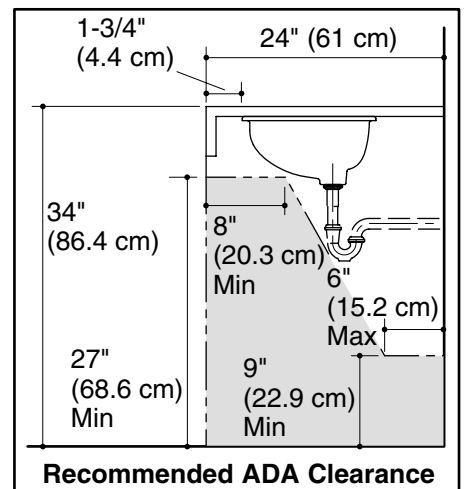

A KOHLER COMPANY

STINSON

UNDERCOUNTER LAVATORY 442007-U

ADA

Features

- Vitreous china
- Undercounter
- Limited lifetime warranty
- 18-3/16" (46.1 cm) x 12-3/16" (30.9 cm) x 7-1/8" (18.1 cm)

Codes/Standards Applicable

Model	Description	Colors/Finishes	
442007-U	Lavatory	<input type="checkbox"/> 0	<input type="checkbox"/> Other _____

SterlingPlumbing.com

Visit us online for fixture color choices, detailed product information, color photos, installation instructions, care guides, and warranties. Sterling offers additional lines of plumbing products to complement the Sterling product you've chosen. Sign up for the Sterling monthly e-newsletter which showcases our latest product innovations. You may also call our Sterling Plumbing Answer Center from within the USA at 1-888-STERLING in addition to consulting with your local dealer. Sterling. Strong. Professional. Design.

STINSON

Technical Information

Fixture*:	basin area	water depth
Lavatory	18-3/16" (46.1 cm) x 12-3/16" (30.9 cm)	5" (12.7 cm)
Drain	1-3/4" (4.4 cm) D.	
Drain Hole	1-11/16" (4.3 cm) D.	
* Approximate measurements for comparison only.		