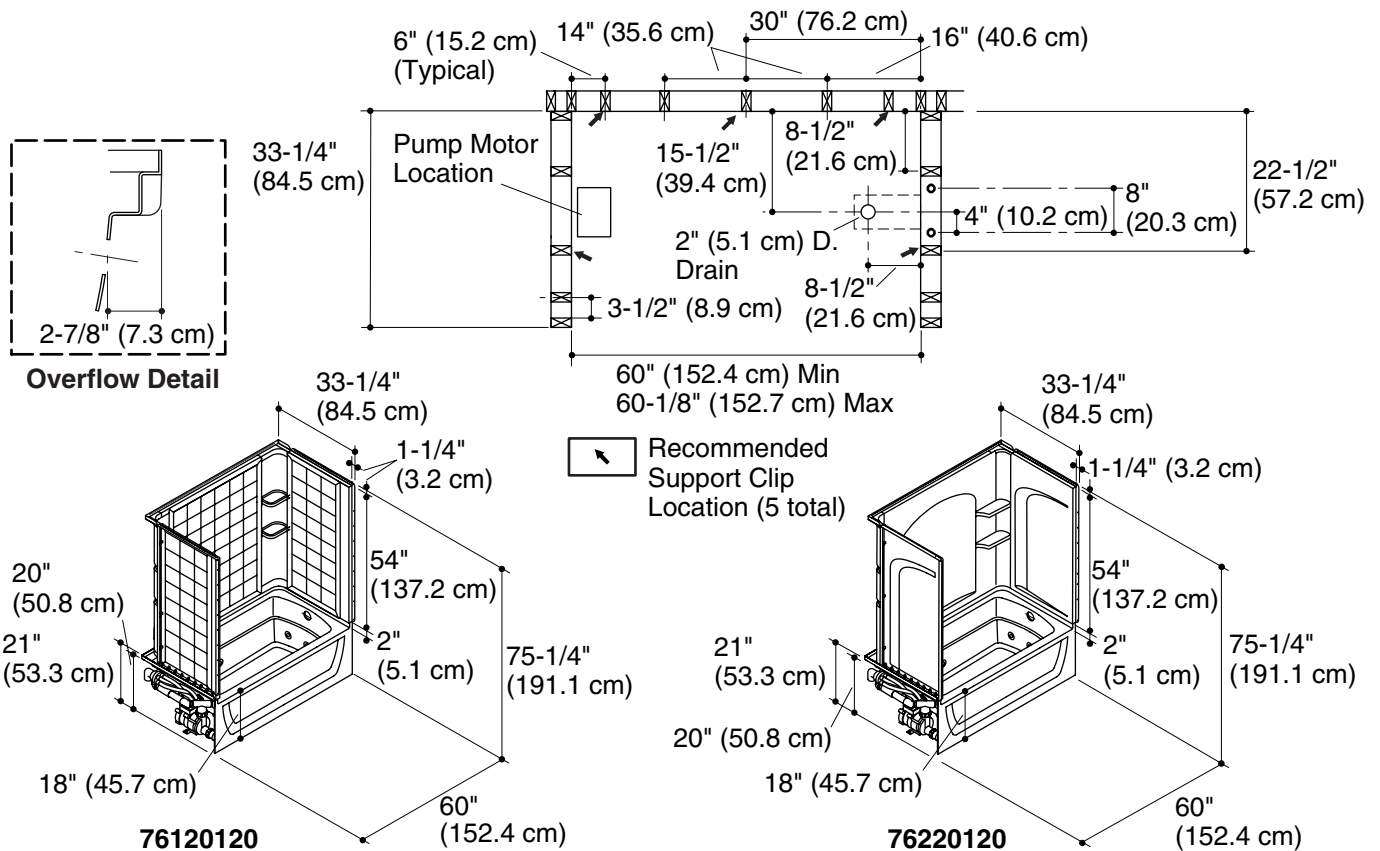

ENSEMBLE™

Technical Information

Fixture*:	basin area	top area
Bathing well	42" (106.7 cm) x 20" (50.8 cm)	54" (137.2 cm) x 26" (66 cm)
To overflow	water depth	capacity
	13-3/4" (34.9 cm)	55 gal (208.2 L)

* Approximate measurements for comparison only.

Pump:	Hp	V	Hz	A
1-speed	1-1/4	120	60	7

Model	door maximum width	door maximum height
76120110	57-11/16" (146.5 cm)	55-1/2" (141 cm)
76120120		
76220110		
76220120		

Required Electrical Service

Dedicated circuit required, protected with Class A Ground-Fault Circuit-Interrupter (GFCI):	
Pump/control	120 V, 15 A, 60 Hz

Installation Notes

Install this product according to the installation guide.

Pump is supplied with a grounding type plug-in cord. Locate the outlet behind the whirlpool, and within 24" (61 cm) of the pump.

Product Diagram