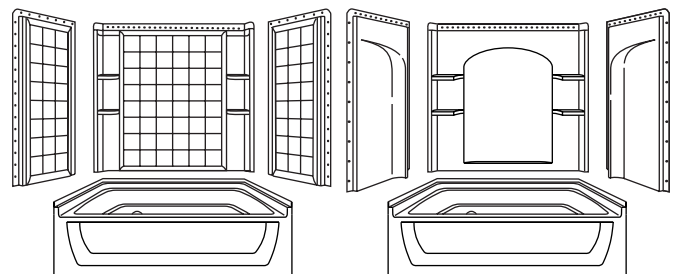

76120120

76220120

Codes/Standards Applicable

Specified model meets or exceeds the following:

- ASTM E162
- ASTM E662
- ANSI Z124.1.2
- Underwriters Laboratories (UL)
- HUD, UM Bulletin 73A
- ASTM F462 Slip Resistance
- ASME A112.19.7M
- IAPMO/UPC

Colors/Finishes

- 0: White
- Other: Refer to Price Book for additional colors/finishes

Specified Model

Model	Description	Colors/Finishes	
76120110	32" (81.3 cm) bath whirlpool and tile wall surround, left drain	☐ 0	☐ Other_____
76120120	32" (81.3 cm) bath whirlpool and tile wall surround, right drain	☐ 0	☐ Other_____
76220110	32" (81.3 cm) bath whirlpool and curved wall surround, left drain	☐ 0	☐ Other_____
76220120	32" (81.3 cm) bath whirlpool and curved wall surround, right drain	☐ 0	☐ Other_____

SterlingPlumbing.com

Visit us online for fixture color choices, detailed product information, color photos, installation instructions, care guides, and warranties. Sterling offers additional lines of plumbing products to complement the Sterling product you've chosen. Sign up for the Sterling monthly e-newsletter which showcases our latest product innovations. You may also call our Sterling Plumbing Answer Center from within the USA at 1-888-STERLING in addition to consulting with your local dealer. Sterling. Strong. Professional. Design.